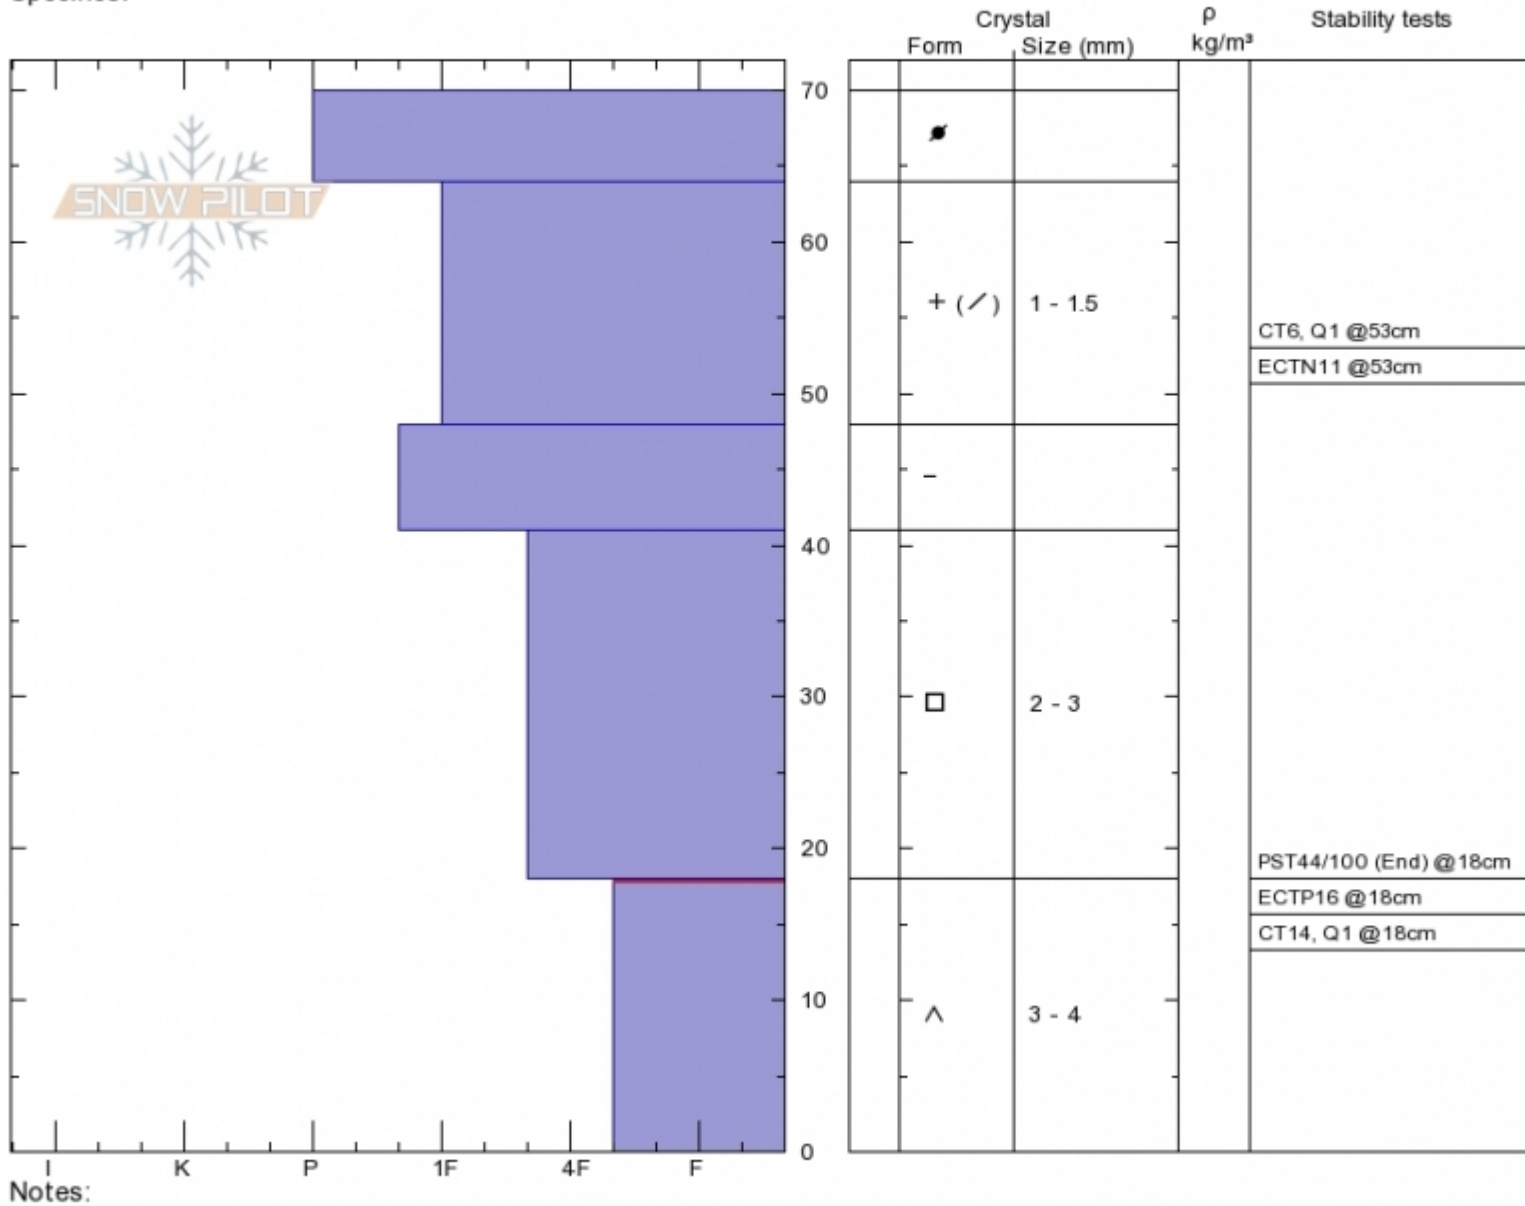

Football Field
Bridger Range
MT
 Elevation: **8600 ft**
 Aspect: **99°**
 Specifics:

Chris Bilbrey
Tue Dec 20 12:30 2016 (MST)
 Co-ord: **45.79817N, -110.93413W**
 Slope Angle: **33°**
 Wind Loading: **yes**

Stability: **Fair**
 Air Temperature: **-4°C**
 Sky Cover: **4/8 to 8/8 covered**
 Precipitation: **None**
 Wind: **NW Moderate**

HS70
 Stability Test Notes
0-18: Prot

Forecast link: [GNFAC Avalanche Advisory for Wed Dec 21, 2016](#)
 No Region, 2016-12-20