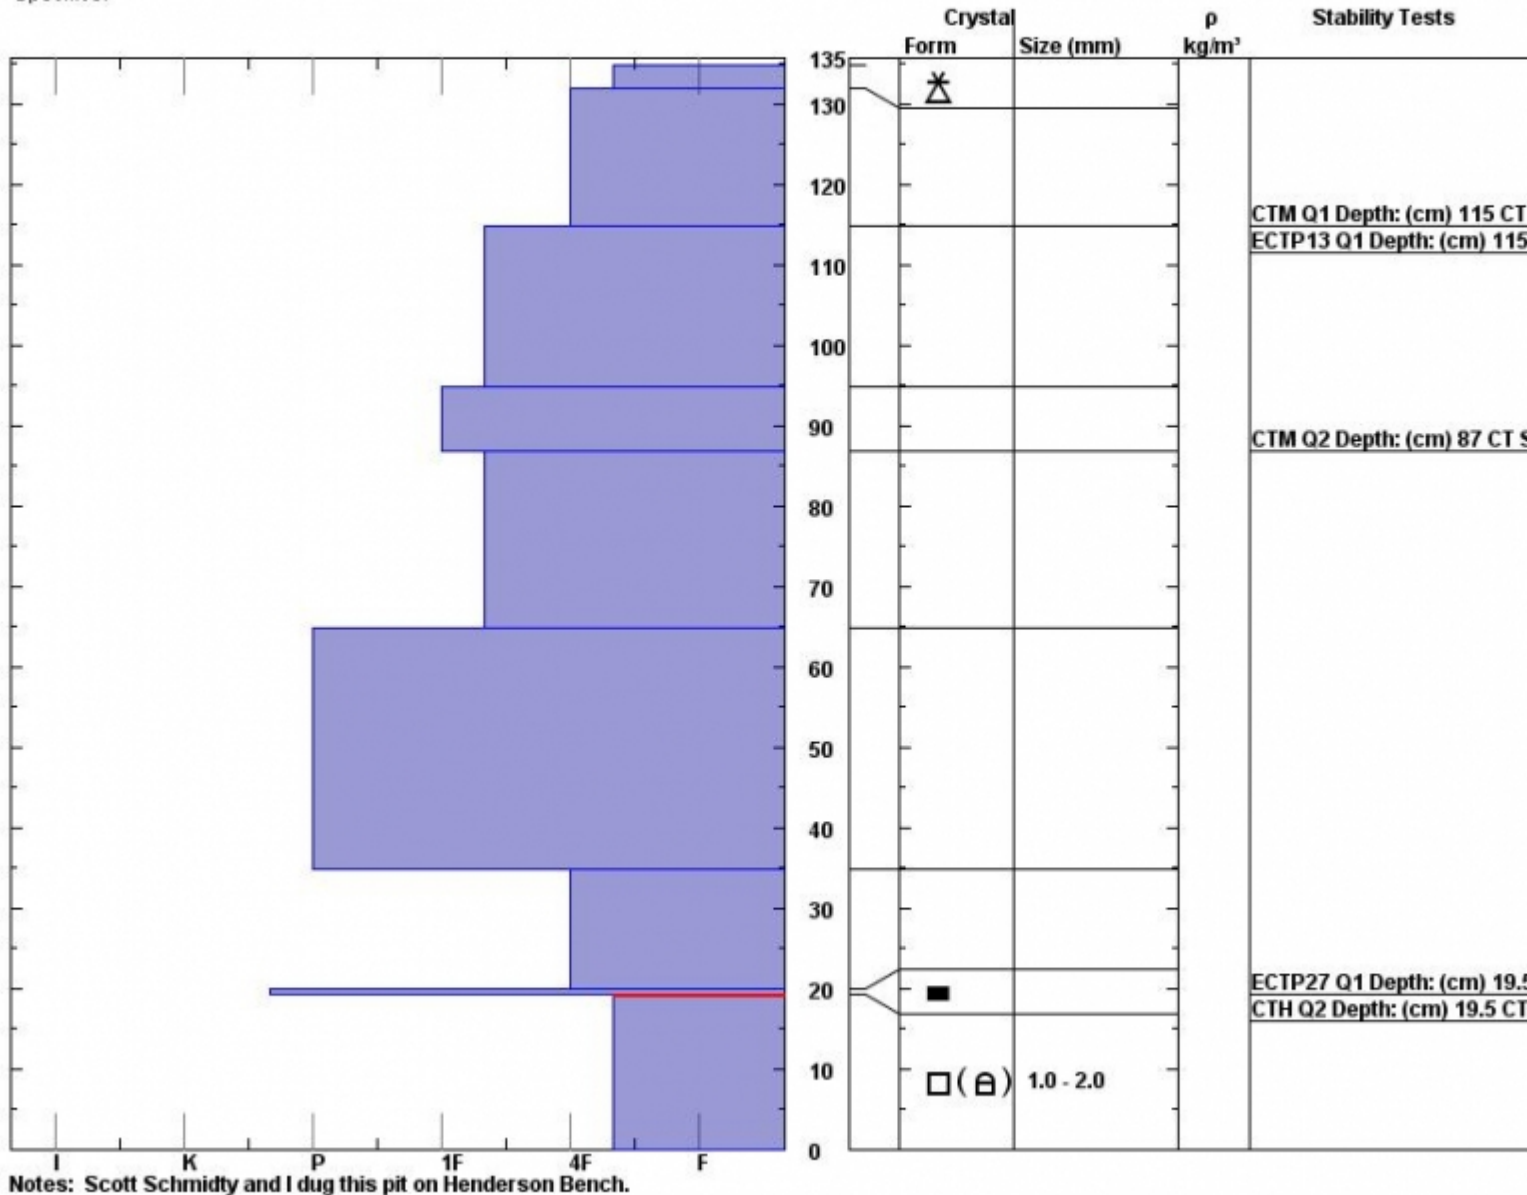

Snow Pit Profile  
**Almost Died**  
**Beartooth, MT**  
 Elevation (ft) **9470**  
 Aspect: **36**  
 Specifics:

Observer: **Doug Chabot**  
**Sun Dec 07 08:40:00 MST 2014**  
 Co-ord: **45.04830 N 109.92938 W**  
 Slope: **25**  
 Wind loading: **no**

Stability on similar slopes: **Good**  
 Air Temperature: **F**  
 Sky Cover: **Clear**  
 Precipitation: **None**  
 Wind: **S Light Breeze**

**HS135**  
 Stability Test Notes:  
 Layer note: **19.5-20: H**  
**0-19.5: Pro**