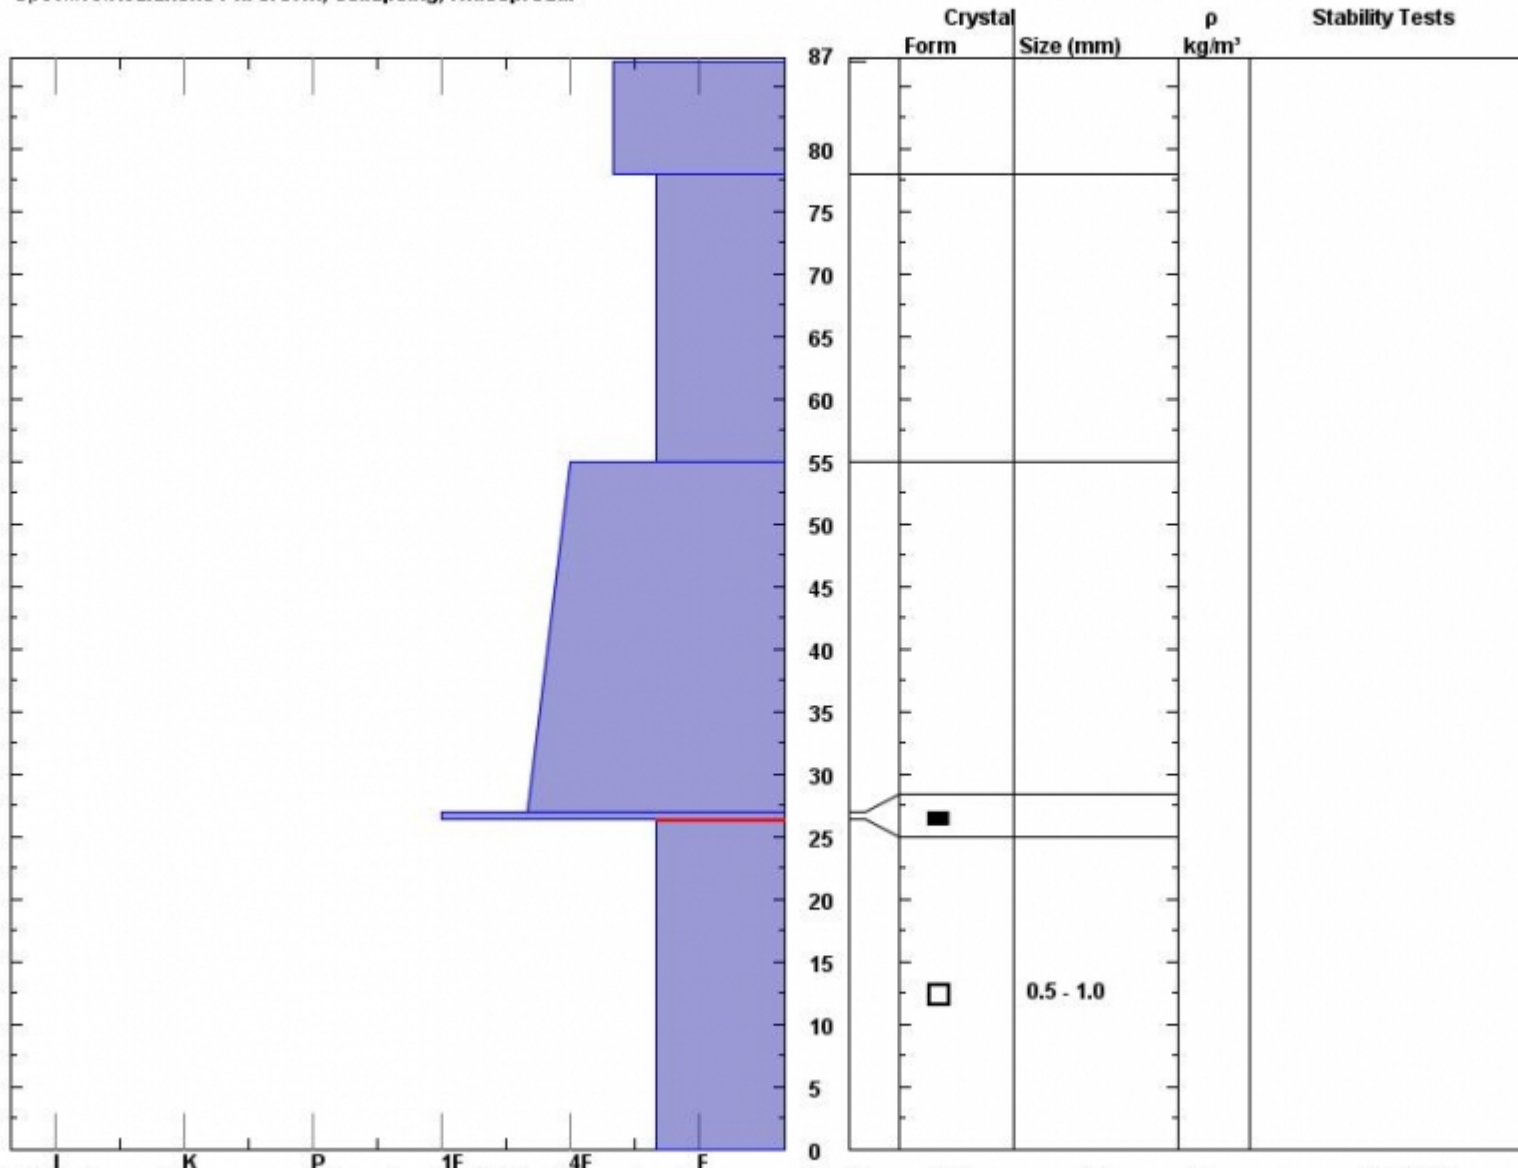

Snow Pit Profile
Henderson Mtn
Beartooth, MT
 Elevation (ft) **9450**
 Aspect: **210**
 Specifics: **Avalanche Pit: crown; Collapsing, widespread.**

Observer: **Mark Staples**
Wed Nov 26 16:00:00 MST 2014
 Co-ord: **45.04174 N 109.94242 W**
 Slope: **37**
 Wind loading: **yes**

Stability on similar slopes: **Very Poor**
 Air Temperature: **C**
 Sky Cover: **sky 8/8 covered**
 Precipitation: **Snow - 2 cm/hr**
 Wind: **Strong**

Stability Test Notes:
 Layer notes:
0-26.5: Pro

Notes: Crown from a snowmobile avalanche fatality. This avalanche was remotely triggered. The snowpack in many other areas was 3-4 feet deep.