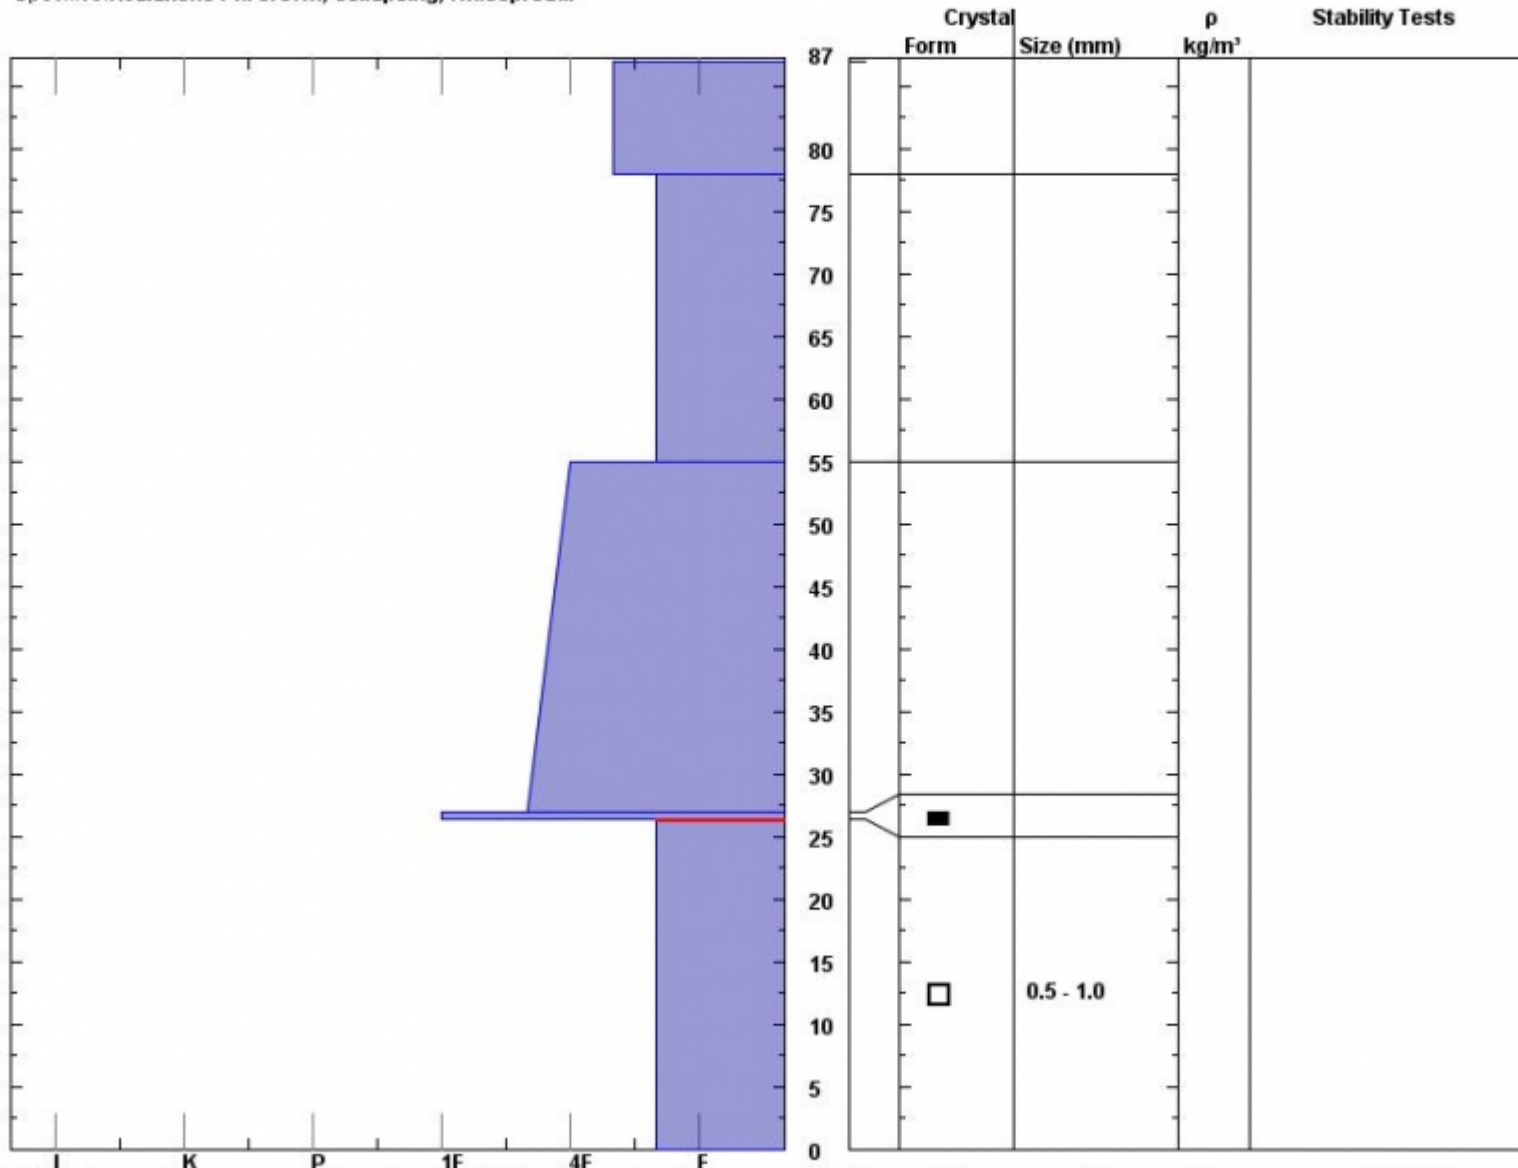

Snow Pit Profile
Henderson Mtn
Beartooth, MT
 Elevation (ft) **9450**
 Aspect: **210**
 Specifics: **Avalanche Pit: crown; Collapsing, widespread.**

Observer: **Mark Staples**
Wed Nov 26 16:00:00 MST 2014
 Co-ord: **45.04174 N 109.94242 W**
 Slope: **37**
 Wind loading: **yes**

Stability on similar slopes: **Very Poor**
 Air Temperature: **C**
 Sky Cover: **sky 8/8 covered**
 Precipitation: **Snow - 2 cm/hr**
 Wind: **Strong**

Stability Test Notes:
 Layer note:
0-26.5: Pro

Notes: Crown from a snowmobile avalanche fatality. This avalanche was remotely triggered. The snowpack in many other areas was 3-4 feet deep.