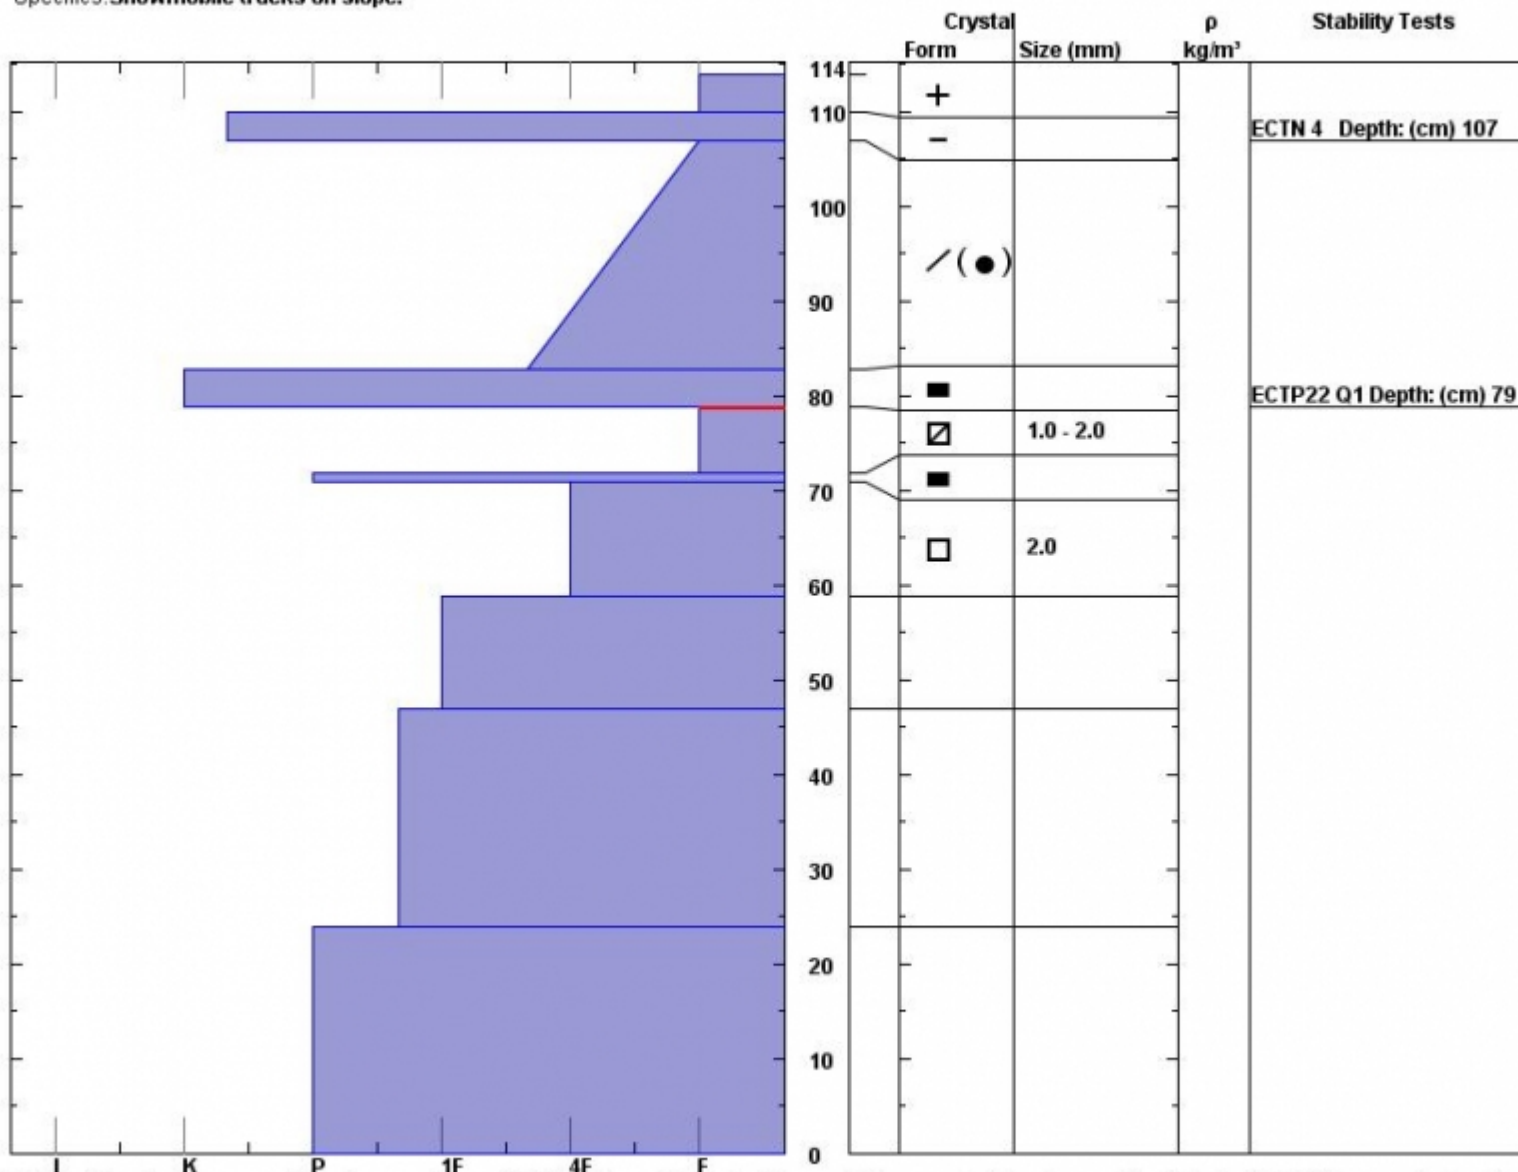

Snow Pit Profile
Cabin Creek 2
S Madison, MT
 Elevation (ft) **8875**
 Aspect: **180**
 Specifics: **Snowmobile tracks on slope.**

Observer: **Mark Staples**
Tue Feb 05 13:15:00 MST 2013
 Co-ord: **44.92848 N 111.26707 W**
 Slope: **32**
 Wind loading: **no**

Stability on similar slopes: **Poor**
 Air Temperature: **C**
 Sky Cover: **sky 8/8 covered**
 Precipitation: **None**
 Wind: **Calm**

Stability Test Notes:
 Layer notes:
72-79: Pro

Notes: This slope has seen lots of sun and warmth. The Nytros didn't mind the crusts too much - they chewed it up! Lack of visibility prevented us from... there has been recent avalanche activity. There were 10 natural avalanches reported on a similar aspect and elevation on Kirkwood Ridge 4 d

Advisory Region
 Southern Madison

Forecast link: [GNFAC Avalanche Forecast for Wed Feb 6, 2013](#) [GNFAC Avalanche Forecast for Thu Feb 7, 2013](#)

Southern Madison, 2013-02-05