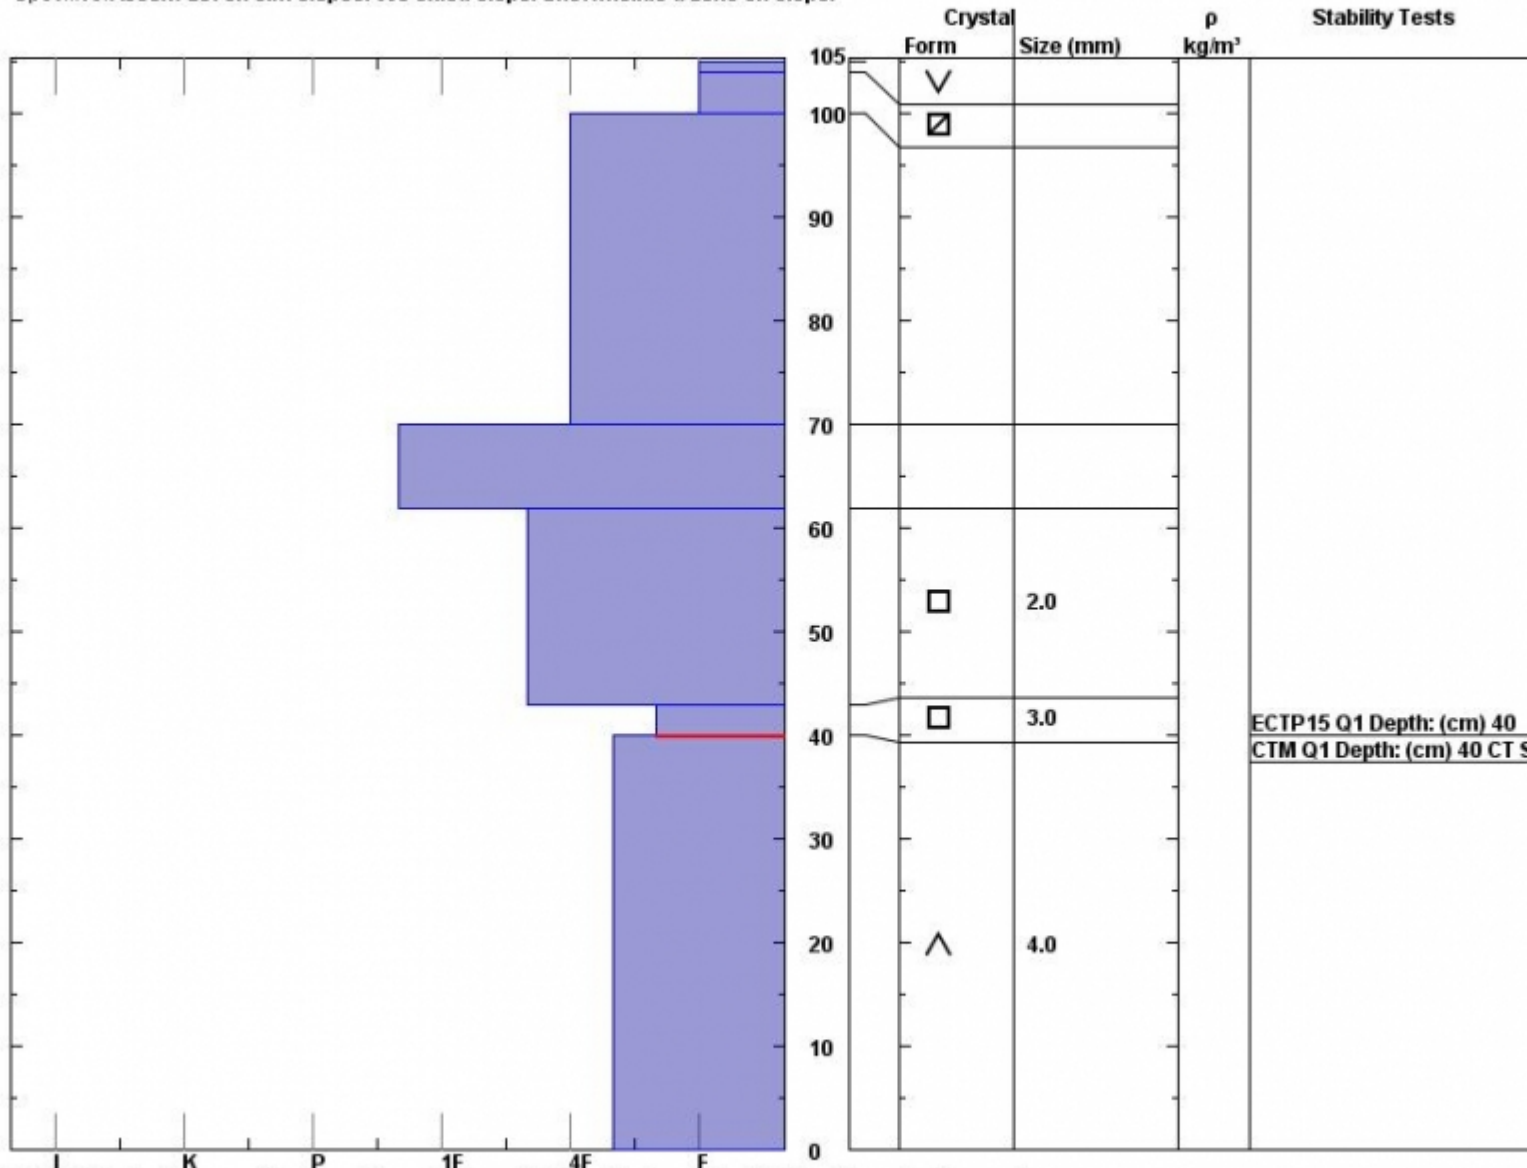

Snow Pit Profile
Carrot Basin
S. Madison, MT
 Elevation (ft)
 Aspect: **50**

Observer: **Doug Chabot**
Tue Feb 07 10:40:00 MST 2012
 Co-ord: **N W**
 Slope: **37**
 Wind loading: **no**

Stability on similar slopes: **Fair**
 Air Temperature: **C**
 Sky Cover: **Clear**
 Precipitation: **None**
 Wind: **Calm**

HS105
 Stability Test Notes:
 Layer note: **100-104: v**
40-43: Pro

Specifics: **Recent act on sim slopes. We skied slope. Snowmobile tracks on slope.**

Notes: **We dug this near the burned trees in Carrot. Not an ideal spot, but it did not have tracks nearby.**