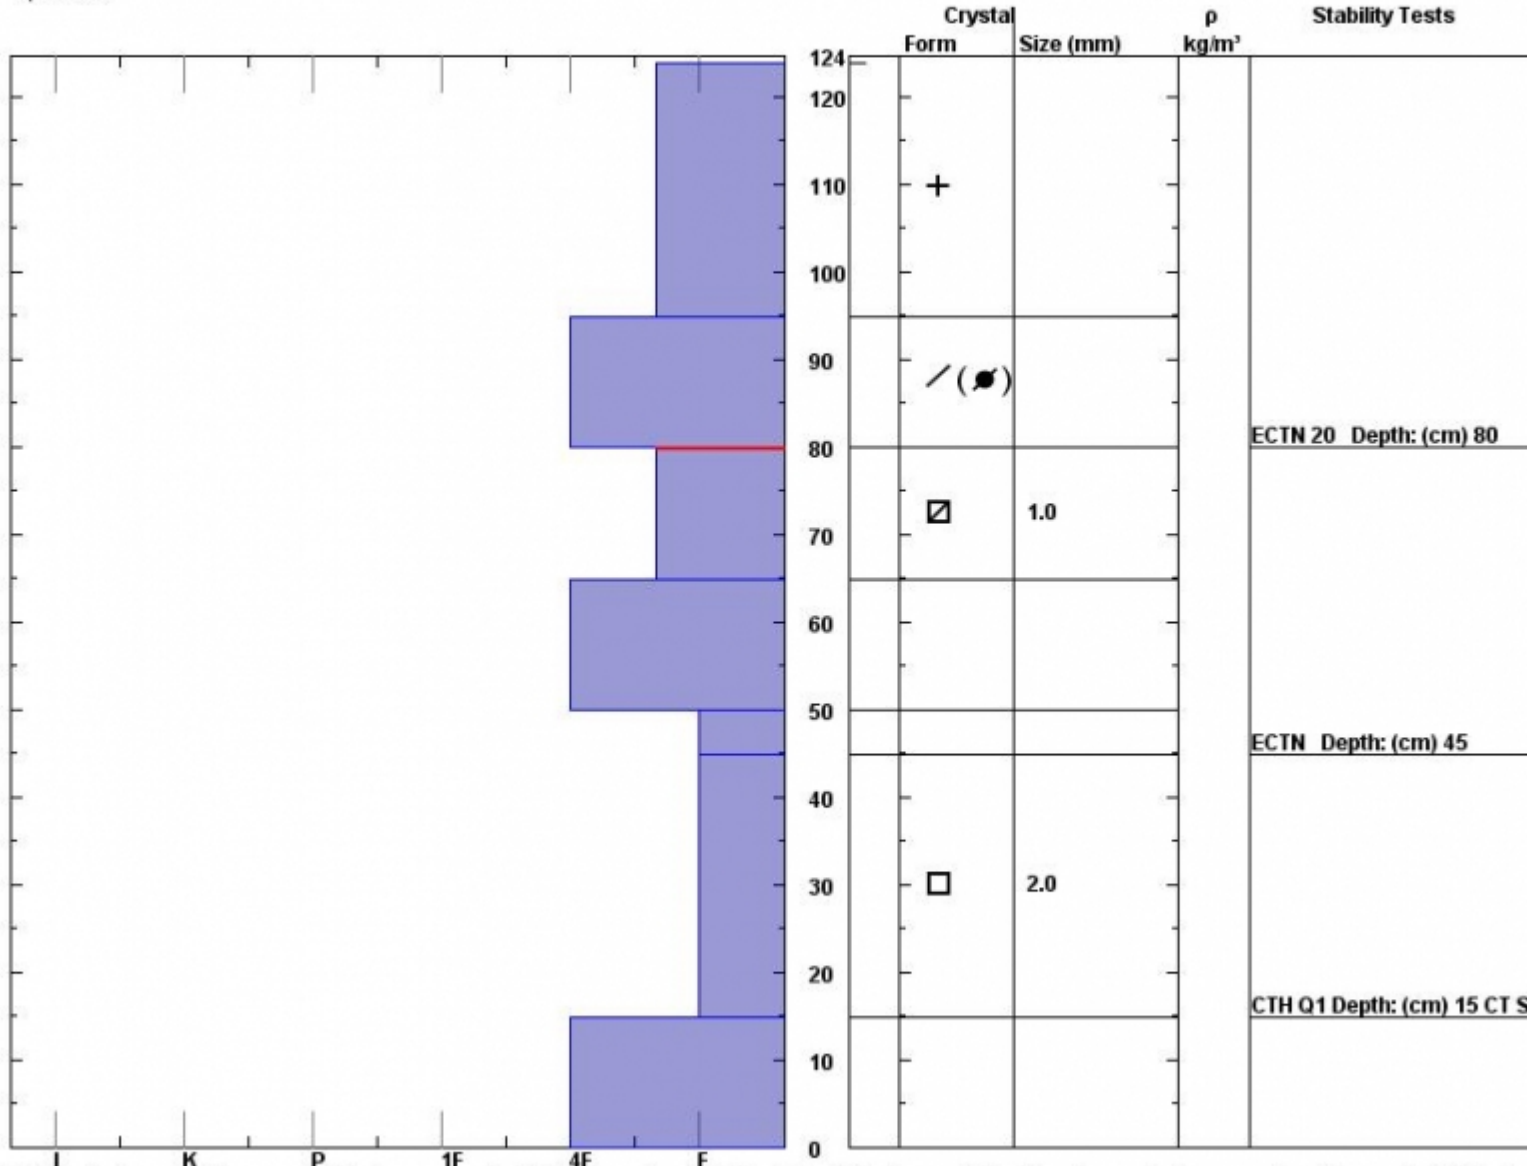

Snow Pit Profile
Yellow Mtn
Madison, MT
 Elevation (ft) **9280**
 Aspect: **60**
 Specifics:

Observer: **Mark Staples**
Thu Jan 26 12:30:00 MST 2012
 Co-ord: **45.29873 N 111.31958 W**
 Slope: **29**
 Wind loading: **no**

Stability on similar slopes: **Fair**
 Air Temperature: **C**
 Sky Cover: **Clear**
 Precipitation:
 Wind:

Stability Test Notes:
 Layer note:
65-80: Pro

Notes: Boot pen. to the ground. Weak snowpack, but lacking structure? load? both? to be unstable. Nearby on similar aspect we triggered a thick wind
 facets over rocks.