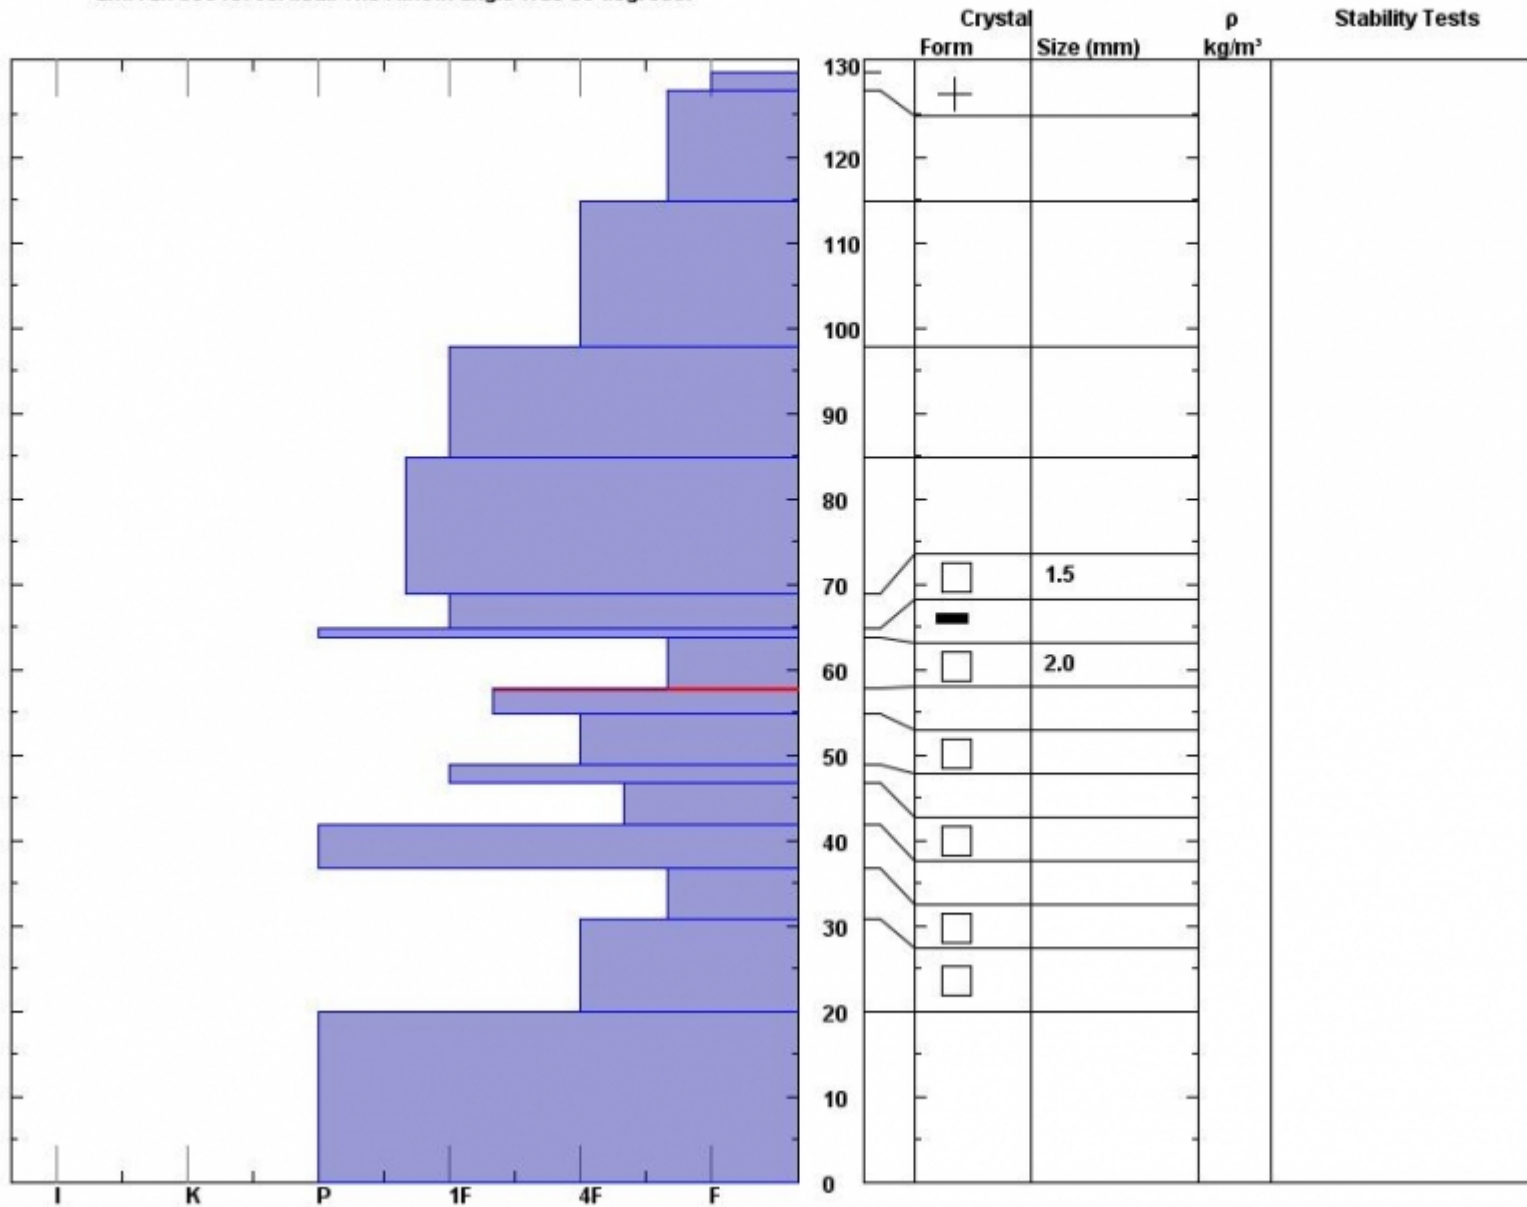

Snow Pit Profile  
**Scotch Bonnet Fatality**  
**Beartooths, MT**  
 Elevation (ft) **10054**  
 Aspect: **190**

Observer: **Doug Chabot**  
**Mon Jan 04 09:15:00 MST 2010**  
 Co-ord: **109.94463 W 45.07115 N**  
 Slope: **35**  
 Wind loading: **no**

Stability on similar slopes: **Poor**  
 Air Temperature: **C**  
 Sky Cover: **sky 4/8 to 8/8 covered**  
 Precipitation: **None**  
 Wind: **W Light Breeze**

Stability Test Notes:

Layer no  
**64-65: c**  
**58-64: F**  
**55-58: c**  
**47-49: c**  
**0-20: ic**

Specifics: **Avalanche Pit: crown;**

Notes: **Mark Staples and I dug this in the crown of an avalanche that killed a snowmobiler on 3 Jan 2010. The slide was 100 feet wide and ran 500 fet vertical. The runout angle was 30 degrees.**