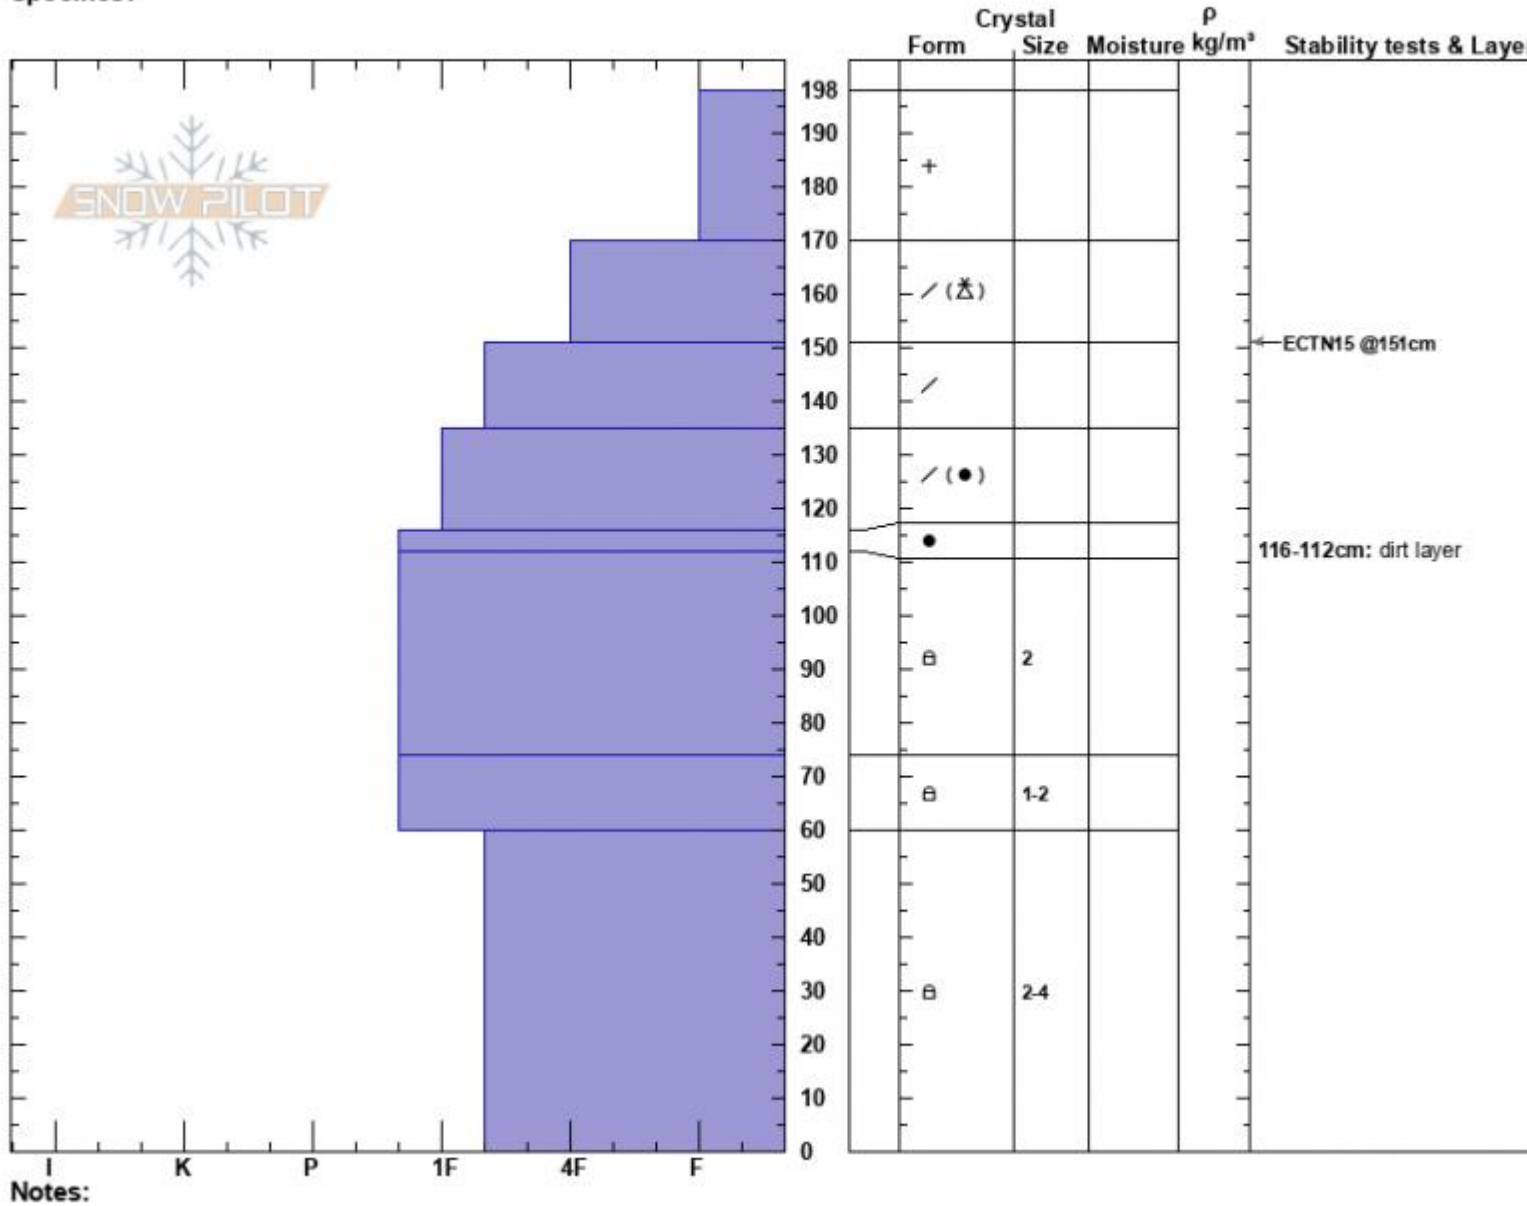

Lawnmower NE
 Absaroka Range
 MT
 Elevation: 8160 ft
 Aspect: 29°
 Specifics:

Haylee Darby
 03/19/2025 - 11:45am
 Co-ord: 45.50615N, -110.50049W
 Slope Angle: 25°
 Wind Loading: no

Stability:
 Air Temperature: -2°C
 Sky Cover: CLR
 Precipitation: NO
 Wind: SW Calm

HS:198 Layer Notes:
 116-112cm: dirt layer

Advisory Region
 Out of Advisory Area
 Longitude
 -110.50W
 Latitude
 45.51N
 Out of Advisory Area, 2025-03-19