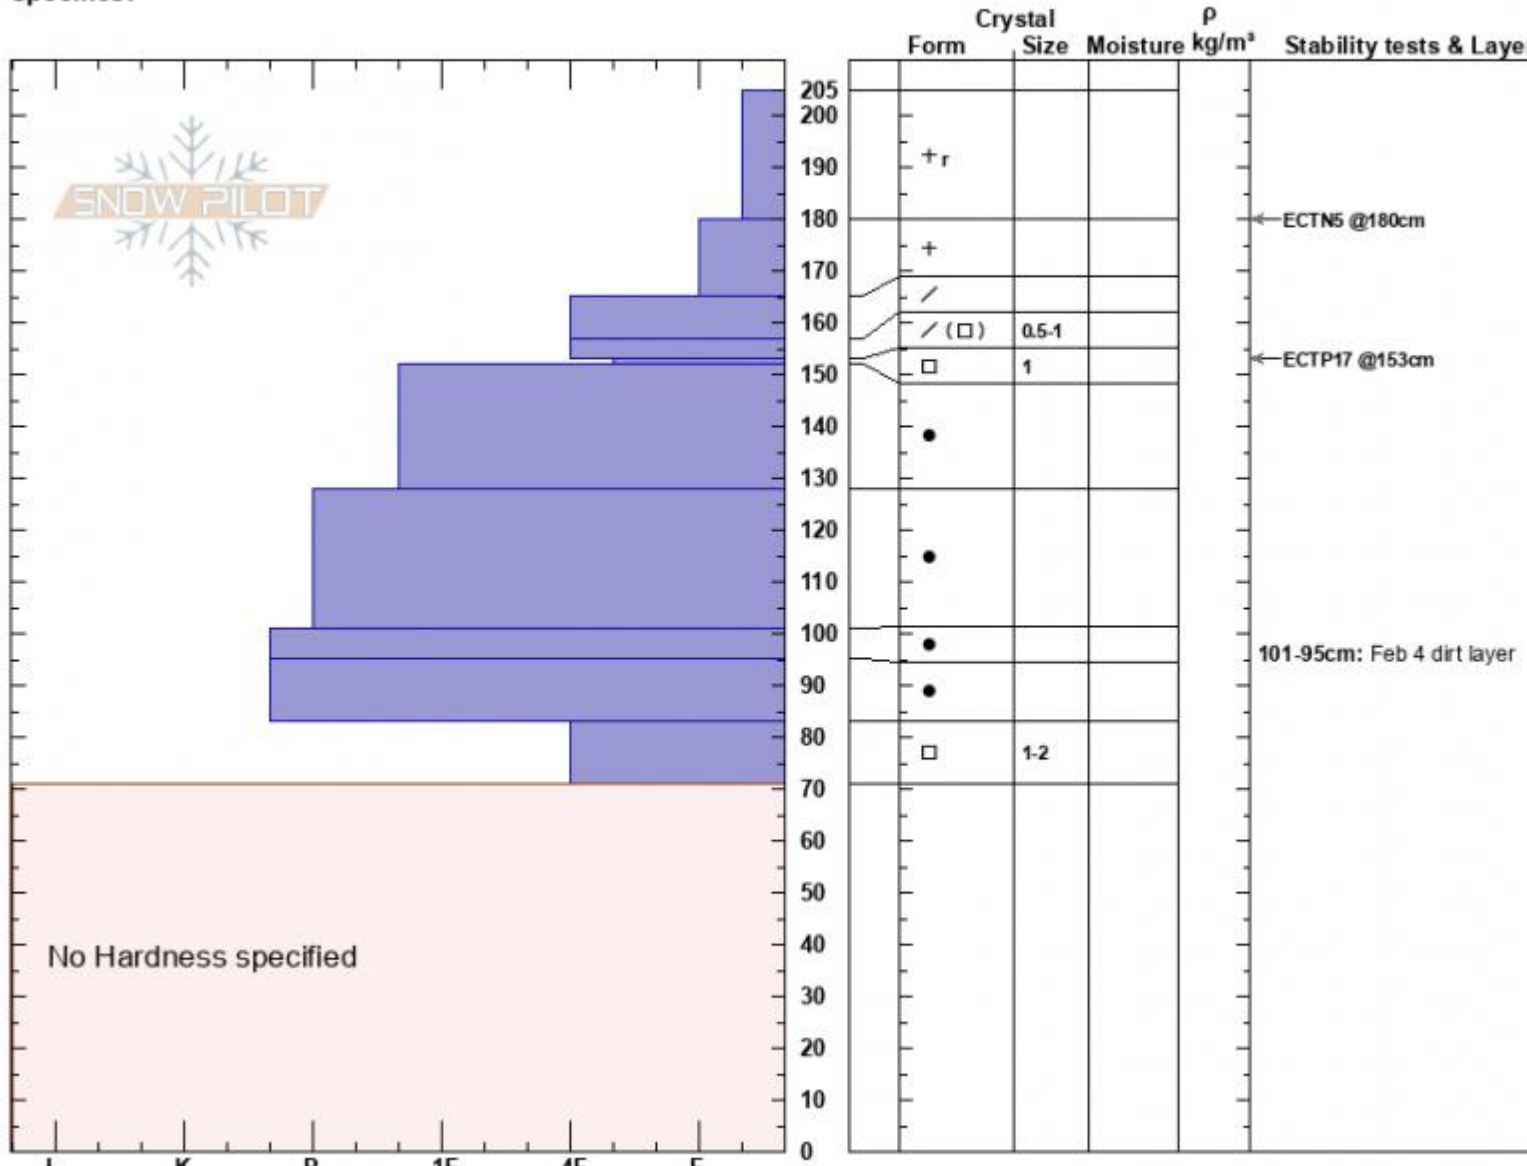

Tepee Basin  
 Madison Range-S  
 MT  
 Elevation: 8856 ft  
 Aspect: 70°  
 Specifics:

Alex Marienthal  
 03/16/2025 - 11:55am  
 Co-ord: 44.89855N, -111.18493W  
 Slope Angle: 21°  
 Wind Loading: no

Stability: Poor  
 Air Temperature: -5°C  
 Sky Cover: OVC  
 Precipitation: S2  
 Wind: SW Moderate

HS:205  
 PF:65  
 Layer Notes:  
 153-152cm: Problematic layer  
 101-95cm: Feb 4 dirt layer

Notes: We dug two other pits. One on a SE facing slope at 9000' and one on a N facing slope at 9200'. The SE pit had a thick crust below the recent snow, the new snow and below the crust. The north facing pit had ECTP6 in the middle of 70cm of storm snow, and ECTP22 below the storm snow on sma

Advisory Region  
 Southern Madison  
 Longitude  
 -111.19W  
 Latitude  
 44.90N  
 Southern Madison, 2025-03-17