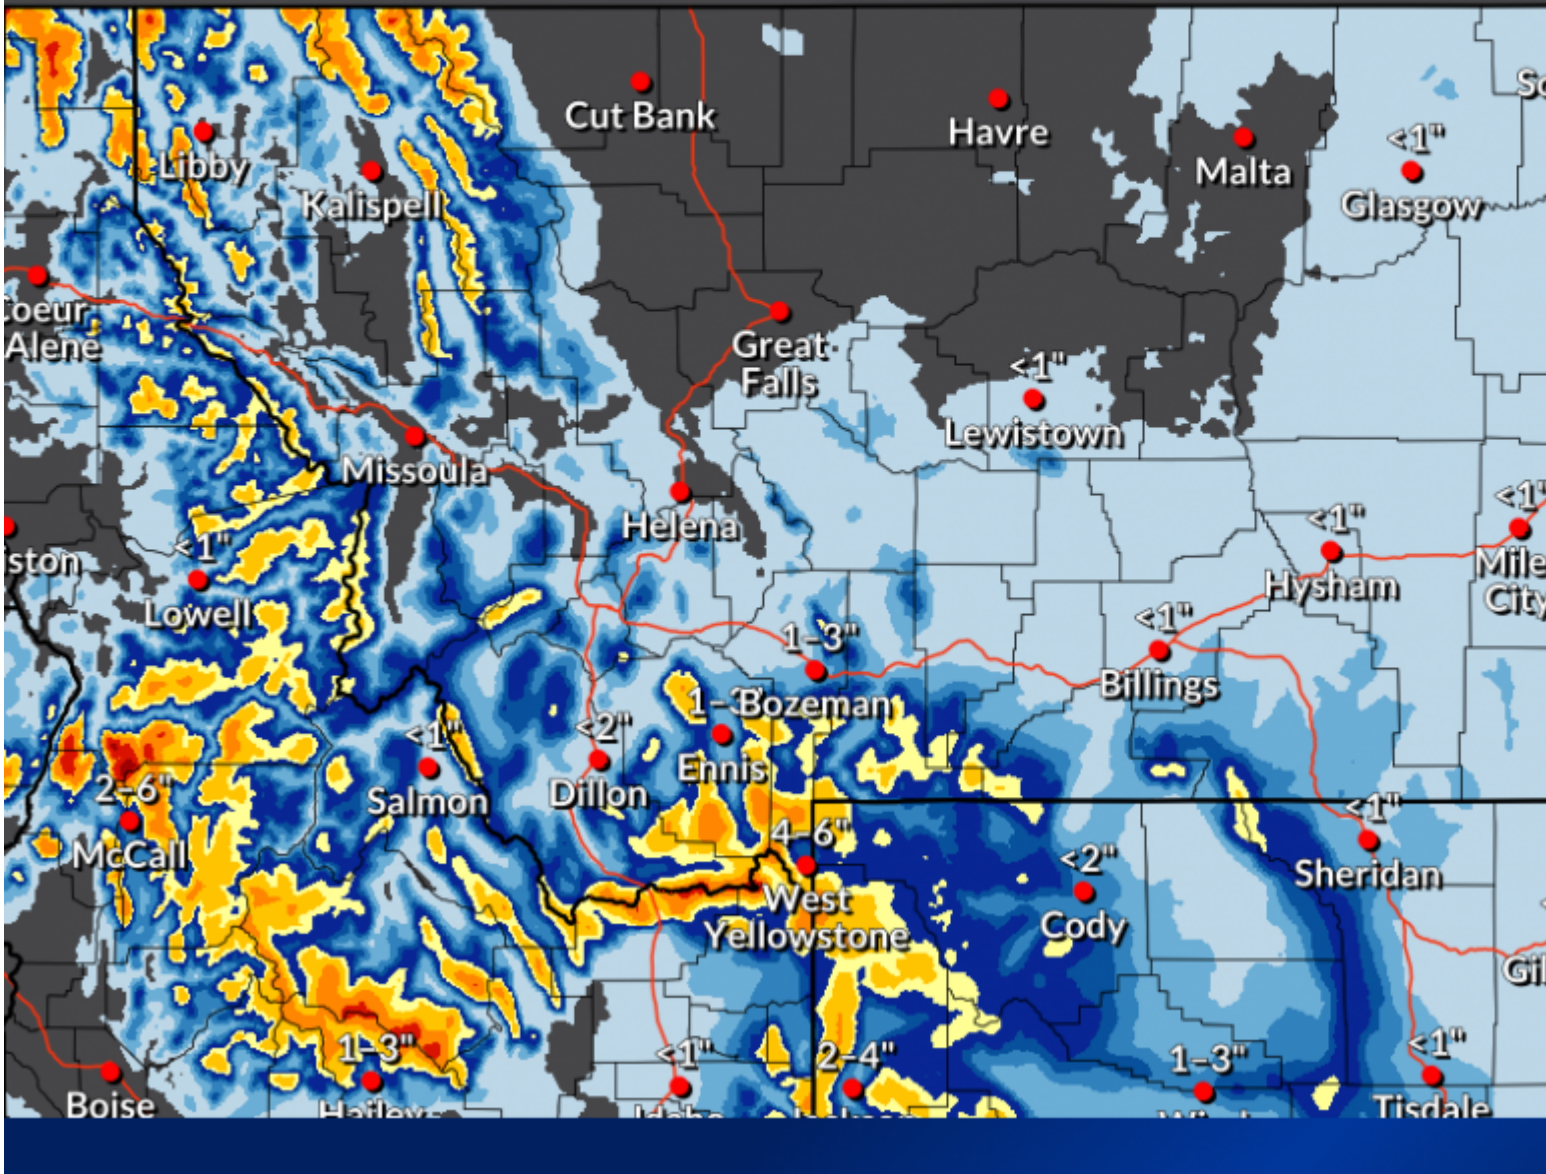

Expected Snowfall: Official NWS Forecast

Valid 12 AM Wed Mar 12, 2025 through 6 PM Fri Mar 14, 2025

Issued Mar 12, 2025

Snowfall forecast through Friday evening, March 14

Forecast link: [GNFAC Avalanche Forecast for Wed Mar 12, 2025](#)[GNFAC Avalanche Forecast for Thu Mar 13, 2025](#)