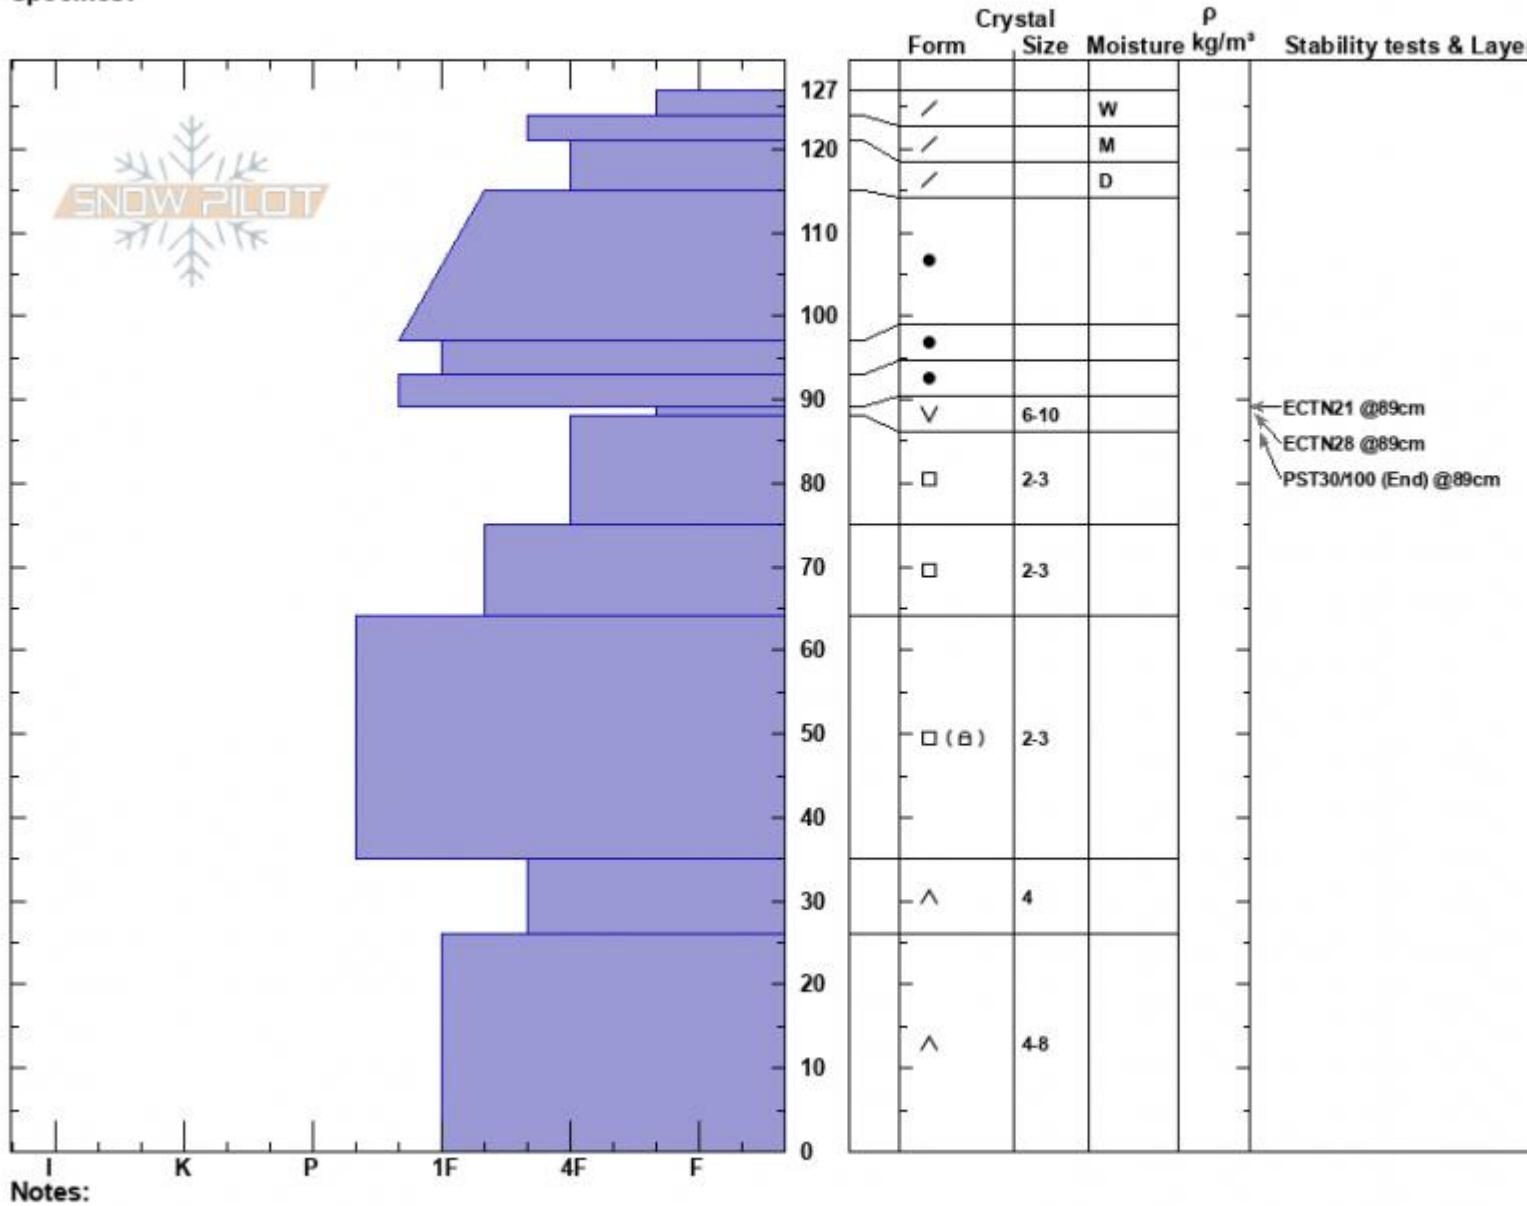

Sunlight Basin
 Madison Range-S
 MT
 Elevation: 9470 ft
 Aspect: 95°
 Specifics:

Haylee Darby
 03/01/2025 - 11:00am
 Co-ord: 44.97511N, -111.31393W
 Slope Angle: 23°
 Wind Loading: no

Stability:
 Air Temperature: 5°C
 Sky Cover: CLR
 Precipitation: NO
 Wind: W Calm

HS:127
 PF:92
 Layer Notes:

Advisory Region
 Southern Madison
 Longitude
 -111.27W

Latitude

45.06N

Southern Madison, 2025-03-01