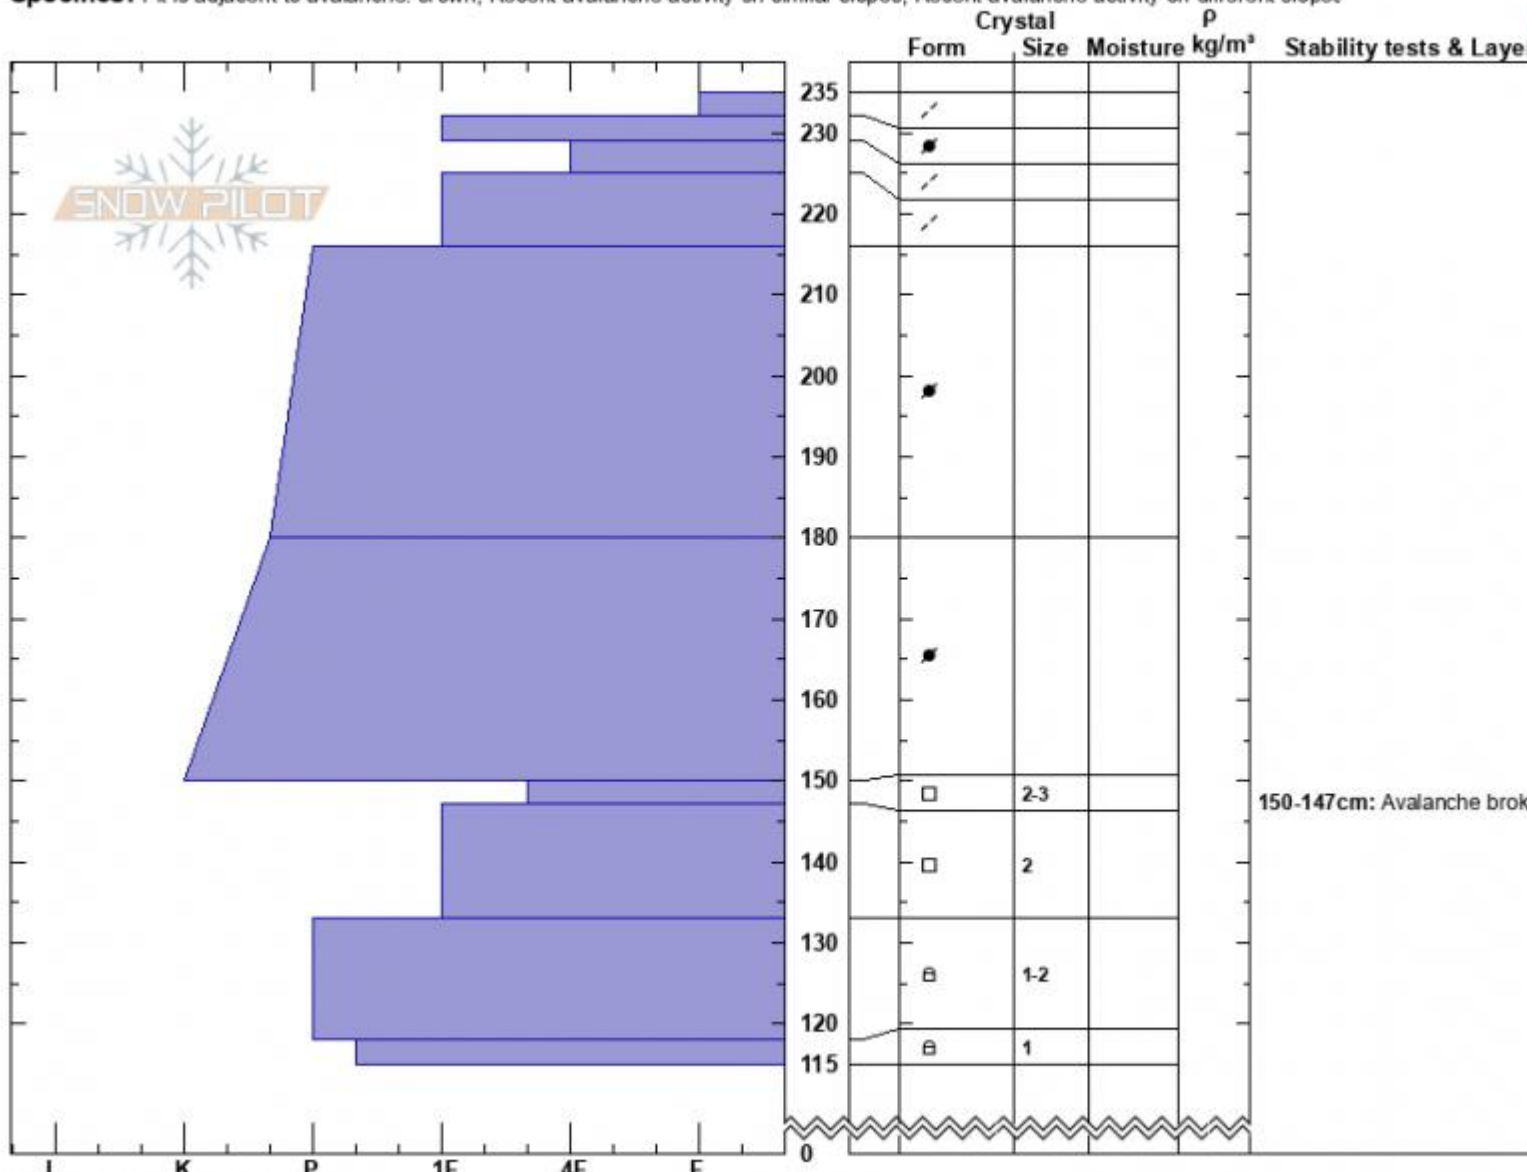

TargheeCreek AMu-R4-D3 Alex Mariantal
 Lionhead Range 02/28/2025 - 3:20pm
 MT Co-ord: 44.74083N, -111.37639W
 Elevation: 9250 ft Slope Angle: 20°
 Aspect: 5° Wind Loading: yes
 Specifics: Pit is adjacent to avalanche: crown; Recent avalanche activity on similar slopes; Recent avalanche activity on different slopes

Stability: Poor
 Air Temperature:
 Sky Cover: FEW
 Precipitation: NO
 Wind: SW Light Breeze

HS:235 Layer Notes:
 150-147cm: Avalanche broke her
 150-147cm: Problematic layer

Notes: HS-AMu-R4-D3-O
 We saw this avalanche crown at 2:30 pm on a slope that had not slid when we rode by it two hours earlier. Additional Pit Specifics: Snowmobile tracks

Advisory Region
 Lionhead Range
 Longitude
 -111.37W
 Latitude
 44.74N
Avalanche Details: [Snowmobile triggered 3-5' deep hard slab at Lionhead](#)
 Lionhead Range, 2025-02-28