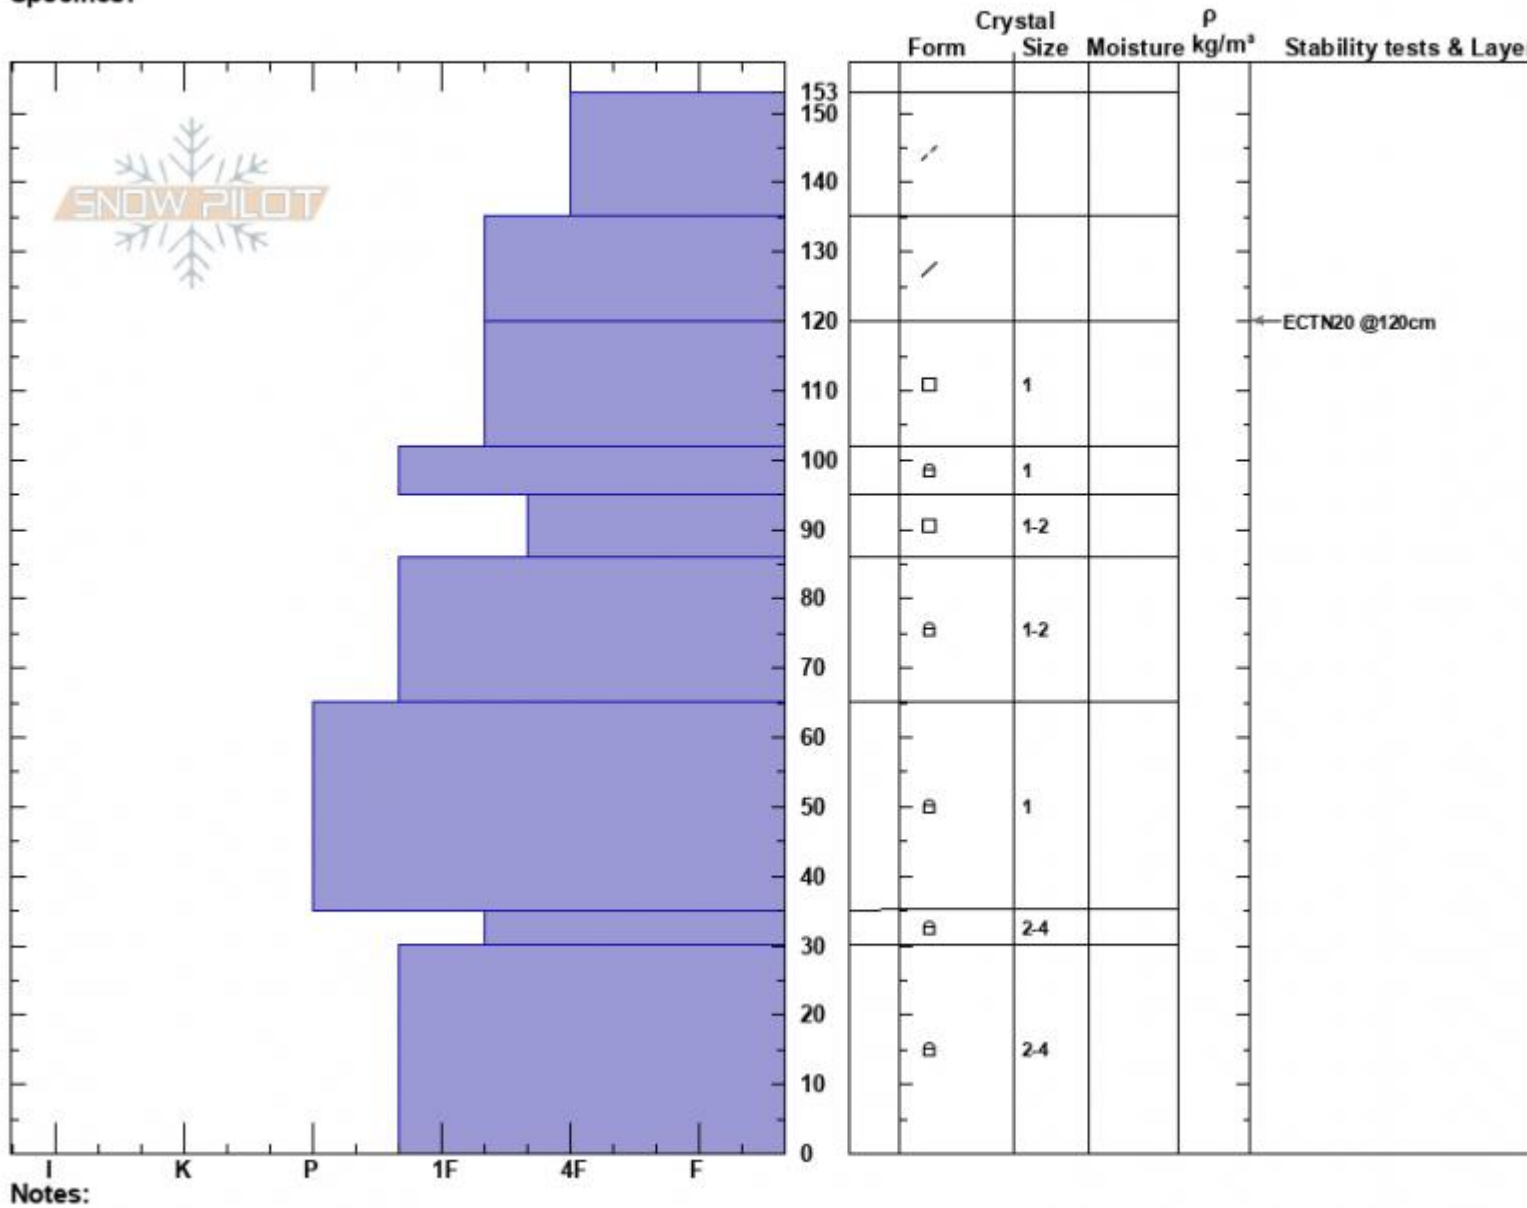

Jones Creek Rib
 Bridger Range
 MT
 Elevation: 8432 ft
 Aspect: 247°
 Specifics:

Haylee Darby
 02/25/2025 - 11:50pm
 Co-ord: 45.82384N, -110.93298W
 Slope Angle: 27°
 Wind Loading:

Stability:
 Air Temperature:
 Sky Cover: BKN
 Precipitation: NO
 Wind: W Moderate

HS:153 Layer Notes:

Advisory Region
 Bridger Range
 Longitude
 -110.95W
 Latitude
 45.85N
 Bridger Range, 2025-02-25