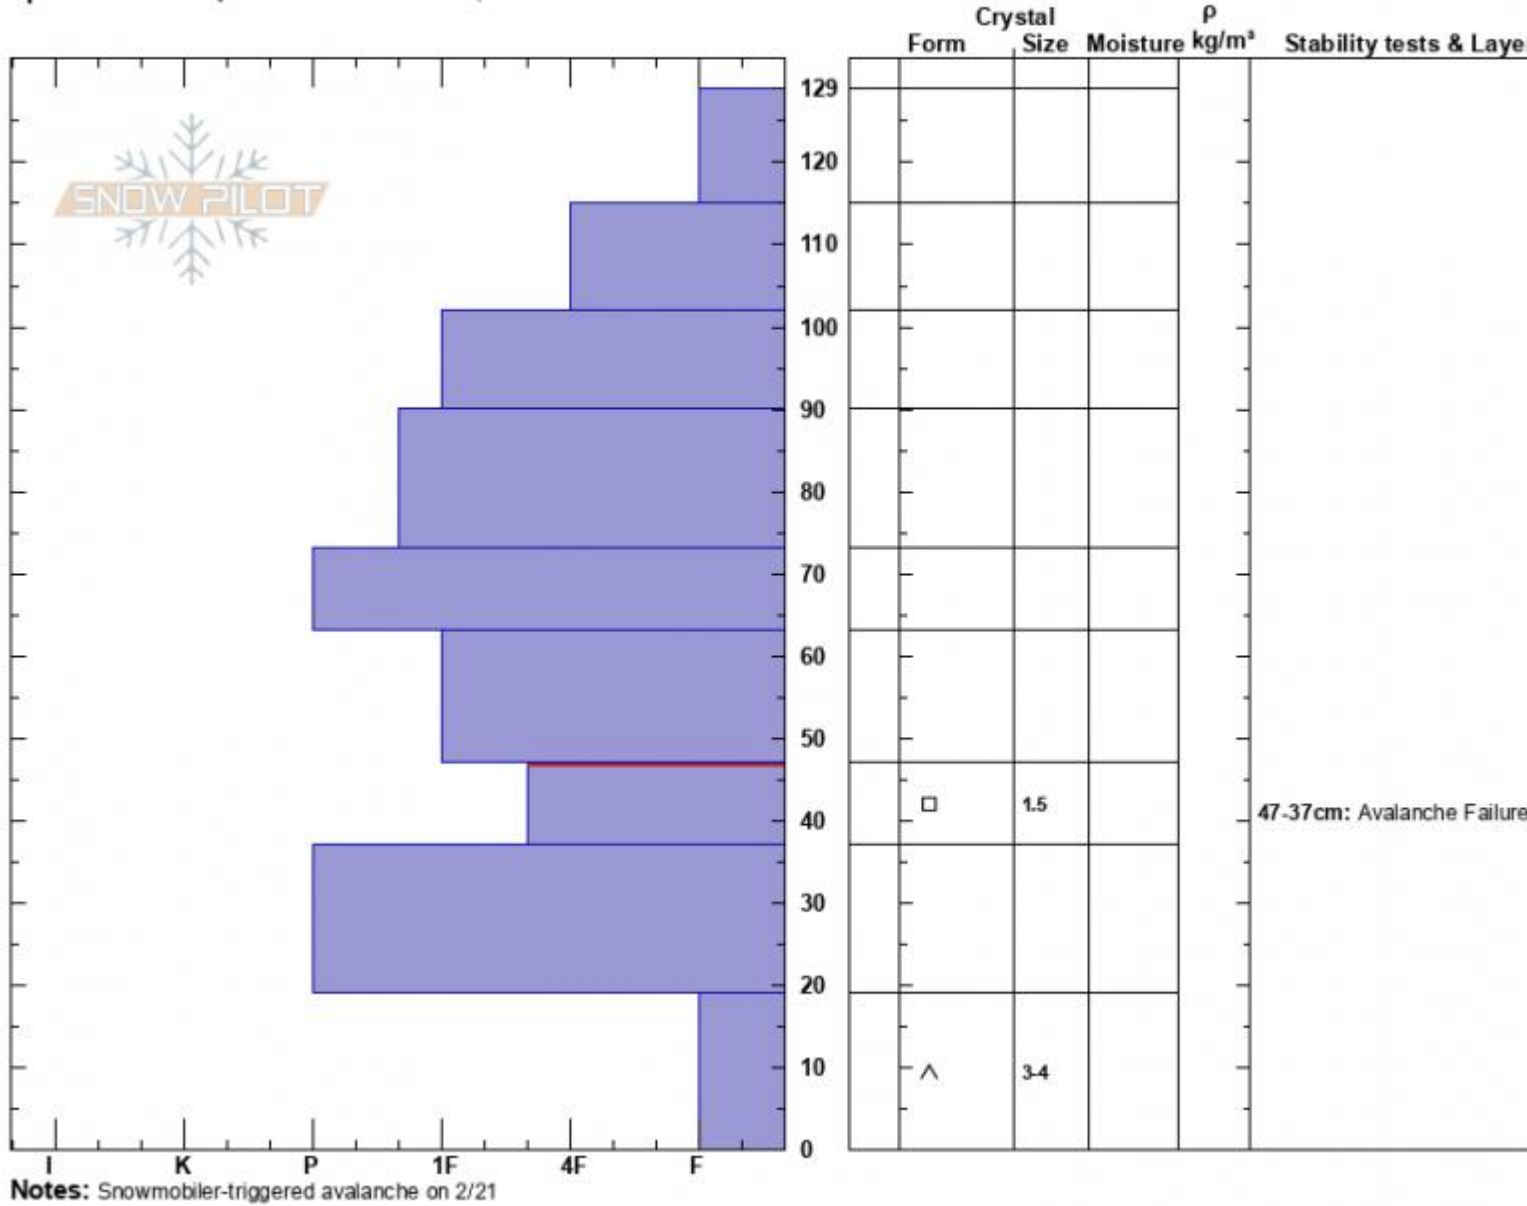

Teepee Basin Avalanche Dave Zinn
 Madison Range-S 02/23/2025 - 11:30am
 MT Co-ord: 44.90808N, -111.19182W
 Elevation: 9300 ft Slope Angle: 38°
 Aspect: 60° Wind Loading: no
 Specifics: Pit is adjacent to avalanche: crown;

Stability: Fair
 Air Temperature:
 Sky Cover: OVC
 Precipitation: S-1
 Wind: Calm

HS:129 Layer Notes:
 PF:75 47-37cm: Avalanche Failure
 47-37cm: Problematic layer

Advisory Region
 Southern Madison
 Longitude
 -111.19W
 Latitude
 44.90N
 Southern Madison, 2025-02-23