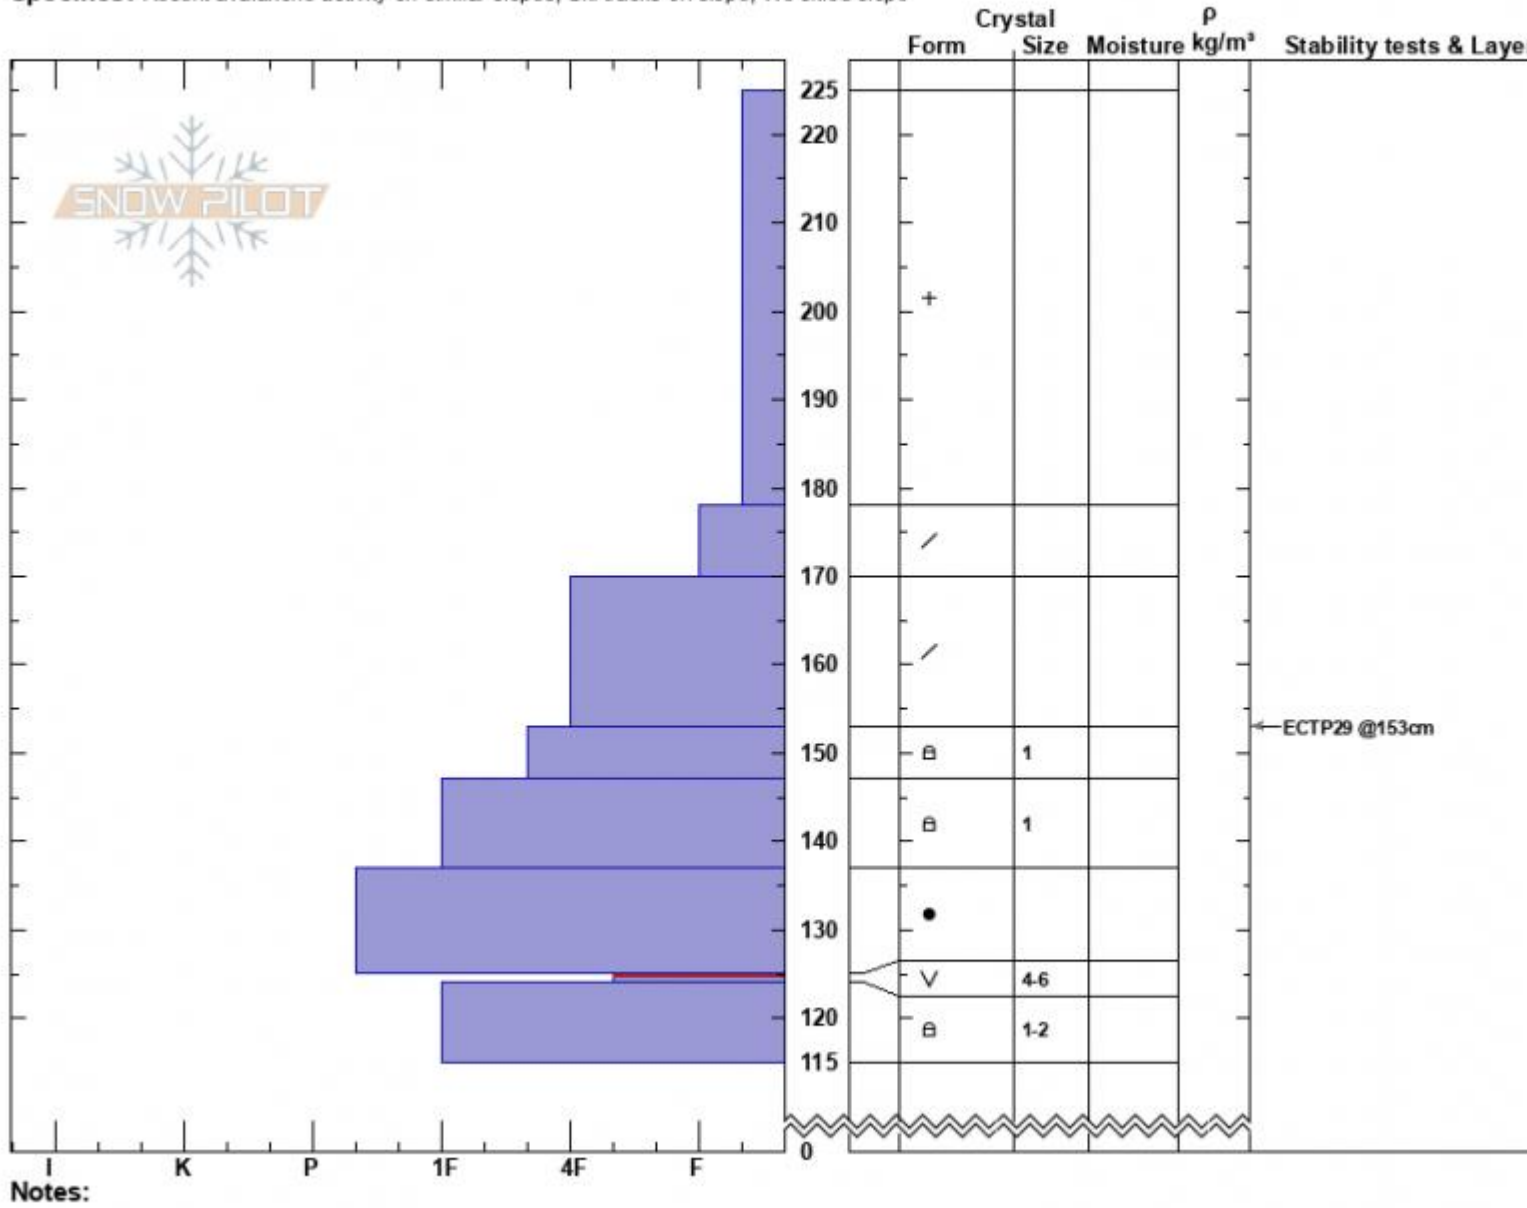

Bear Spankys  
 Madison Range-N  
 MT  
 Elevation: 9150 ft  
 Aspect: 80°  
 Specifics: Recent avalanche activity on similar slopes; Ski tracks on slope; We skied slope

Dave Zinn  
 02/16/2025 - 12:30pm  
 Co-ord: 45.32419N, -111.38117W  
 Slope Angle: 22°  
 Wind Loading: no

Stability: Good  
 Air Temperature:  
 Sky Cover: OVC  
 Precipitation: S1  
 Wind: Calm

HS:225 Layer Notes:  
 PF:75 125-124cm:Problematic layer

Notes:  
 Advisory Region  
 Northern Madison  
 Longitude  
 -111.38W  
 Latitude  
 45.35N  
 Northern Madison, 2025-02-16