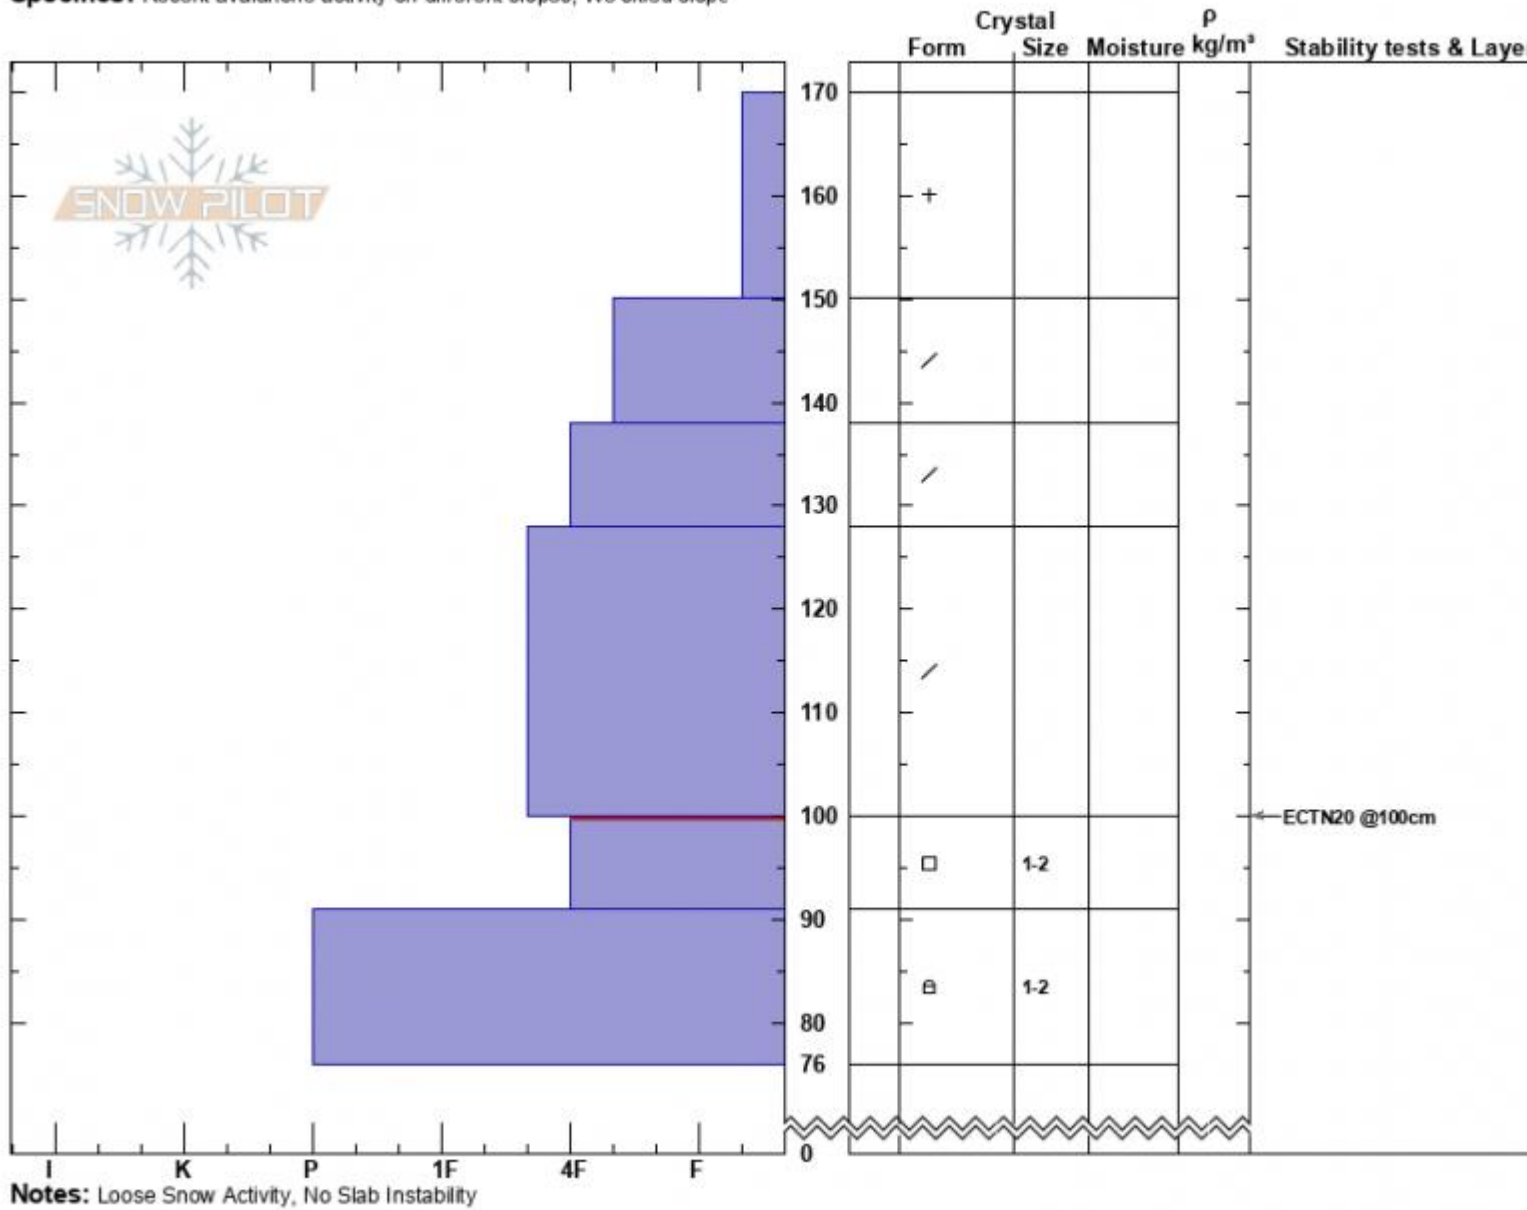

Beehive Tylers
 Madison Range-N
 MT
 Elevation: 9050 ft
 Aspect: 250°
 Specifics: Recent avalanche activity on different slopes; We skied slope

Dave Zinn
 02/16/2025 - 12:00pm
 Co-ord: 45.32255N, -111.38234W
 Slope Angle: 15°
 Wind Loading: no

Stability: Good
 Air Temperature:
 Sky Cover: OVC
 Precipitation: S1
 Wind: Calm

HS:170 Layer Notes:
 PF:50 100-91cm: Problematic layer

Advisory Region
 Northern Madison
 Longitude
 -111.39W
 Latitude
 45.34N
 Northern Madison, 2025-02-16