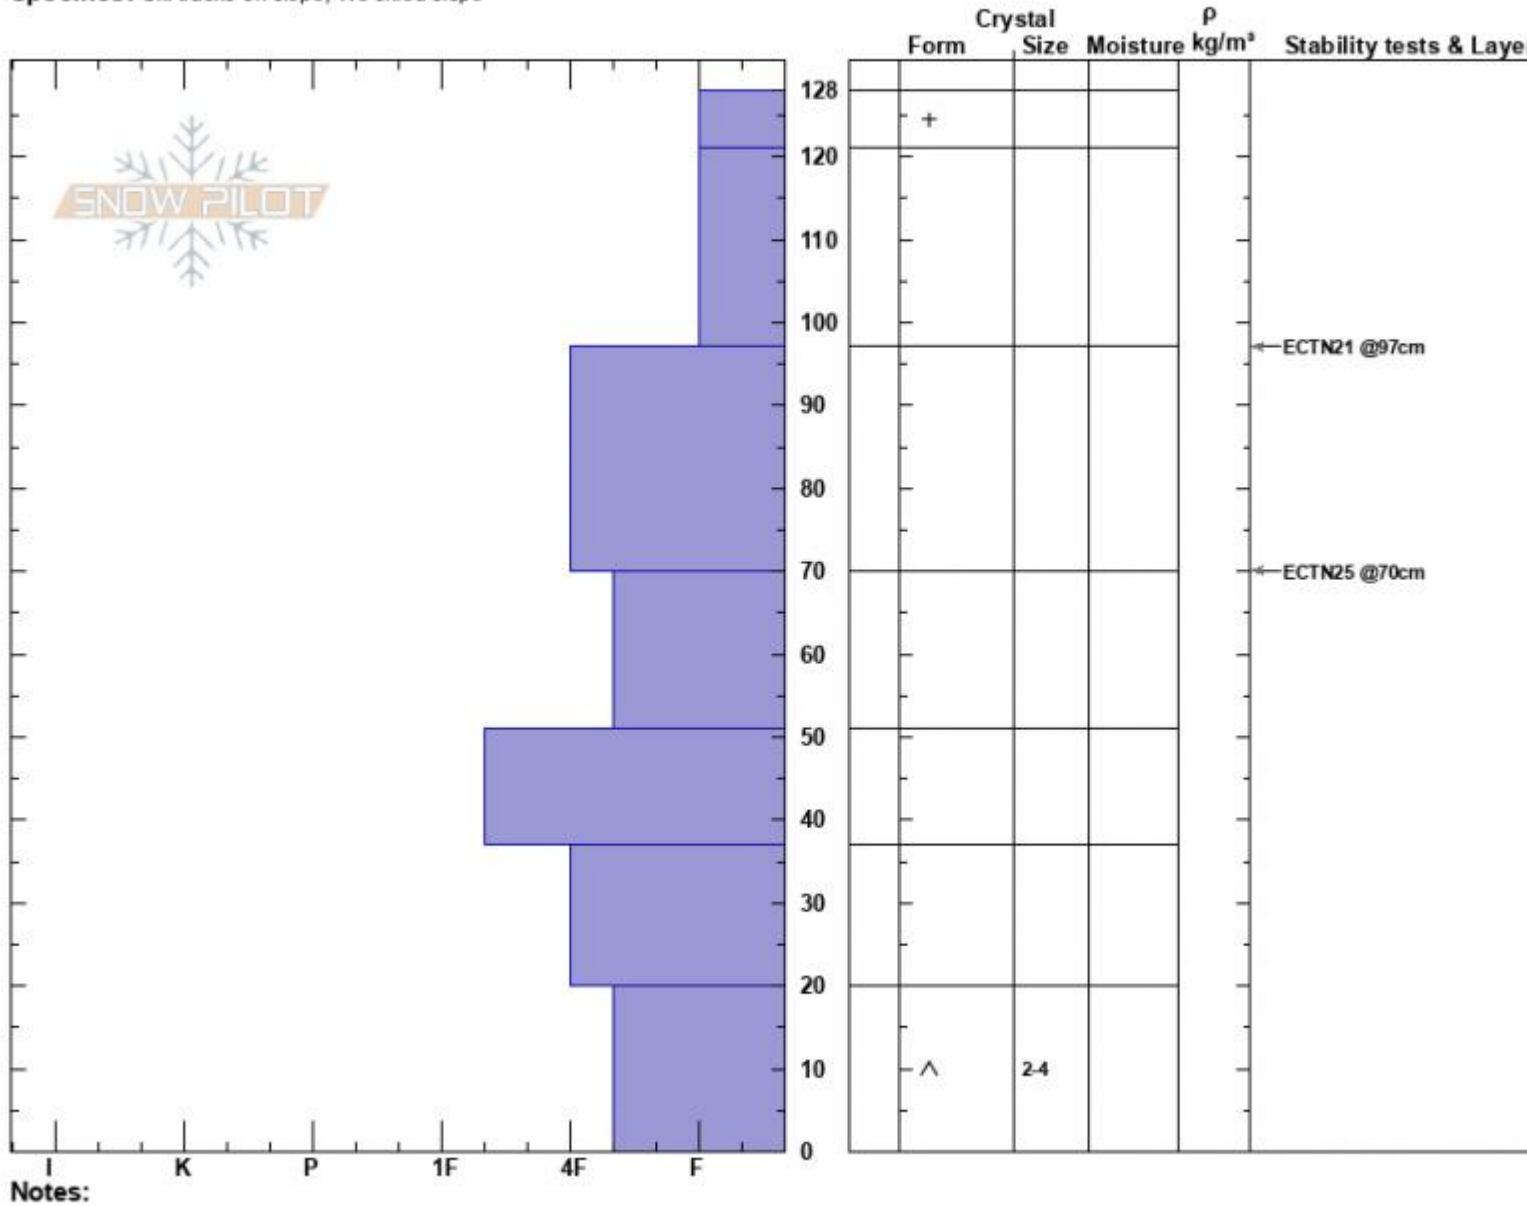

Bacon Rind  
 Madison Range-S  
 MT  
 Elevation: 8800 ft  
 Aspect: 110°  
 Specifics: Ski tracks on slope; We skied slope

Ian Hoyer  
 02/19/2025 - 12:00pm  
 Co-ord: 44.95961N, -111.09928W  
 Slope Angle: 24°  
 Wind Loading: no

Stability: Good  
 Air Temperature:  
 Sky Cover: OVC  
 Precipitation: NO  
 Wind: Calm

HS:128    **Layer Notes:**  
 20-0cm: Problematic layer

Advisory Region  
 Southern Madison  
 Longitude  
 -111.10W  
 Latitude  
 44.96N  
 Southern Madison, 2025-02-19