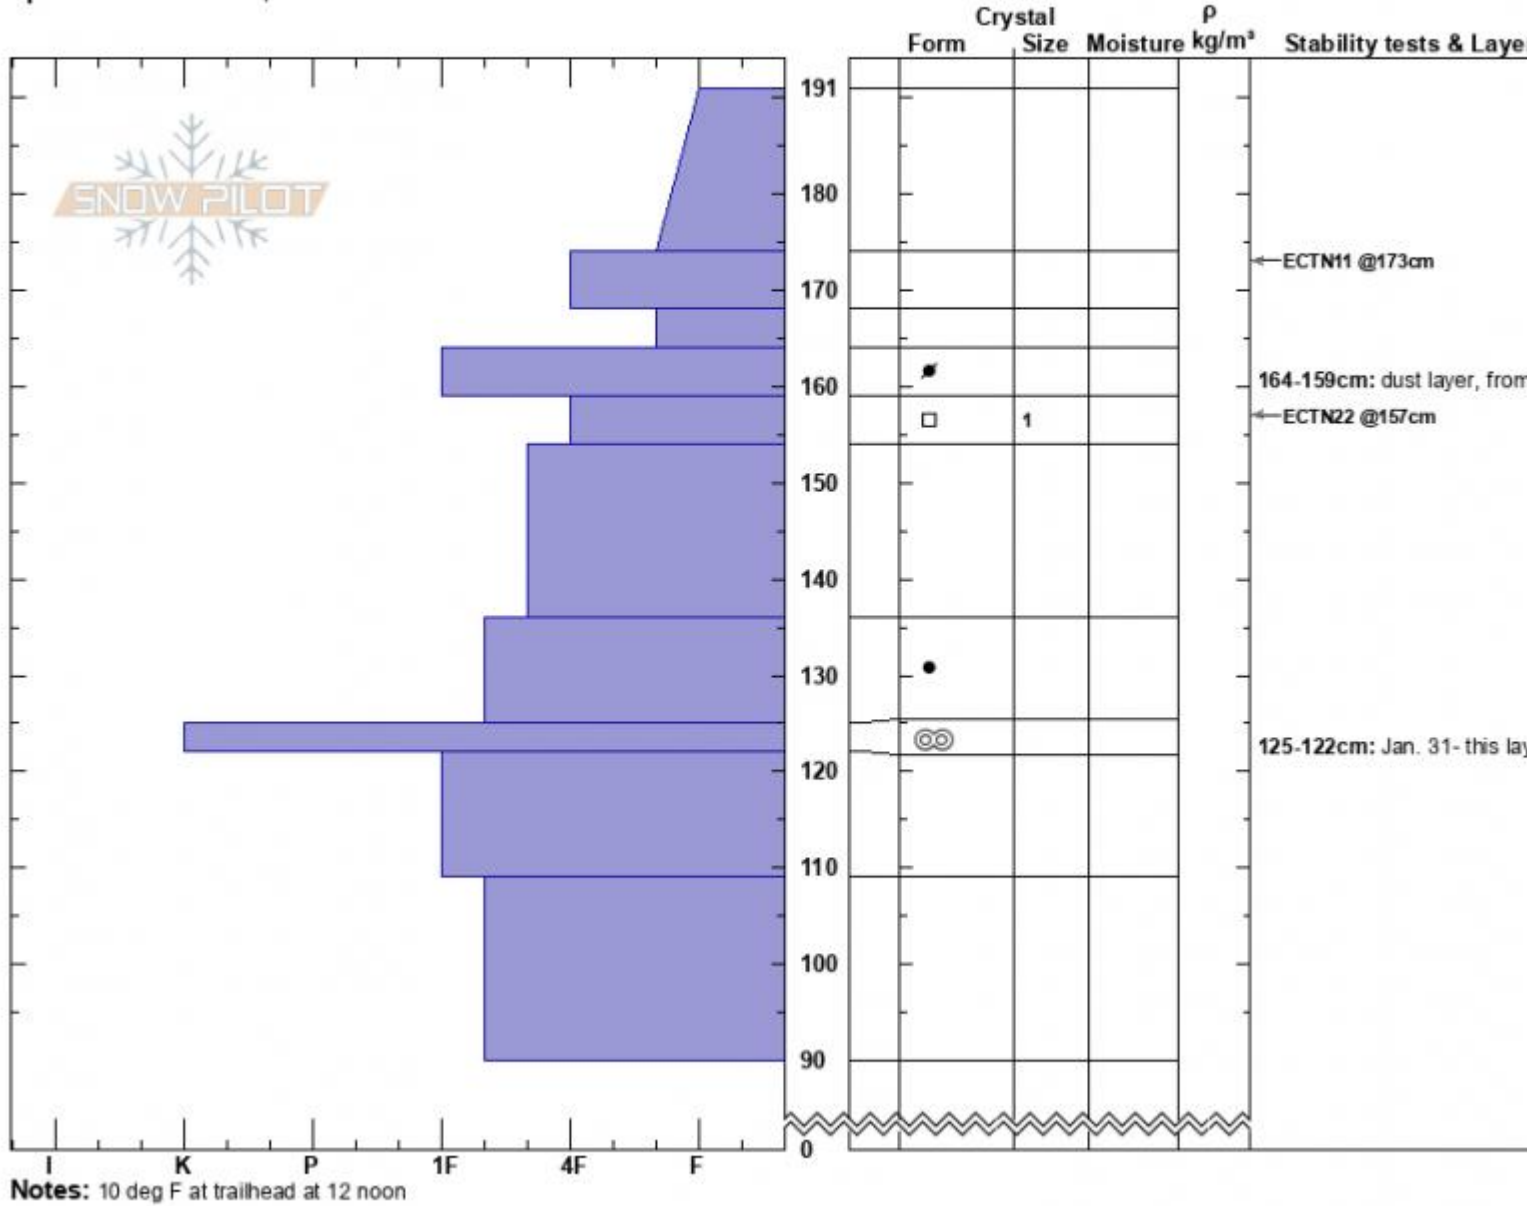

north of Cooke City
 Beartooths
 MT
 Elevation: 9300 ft
 Aspect: 110°
 Specifics: We skied slope

Beau Fredlund
 02/10/2025 - 11:00am
 Co-ord: 45.01959N, -109.93555E
 Slope Angle: 28°
 Wind Loading:

Stability:
 Air Temperature:
 Sky Cover: SCT
 Precipitation:
 Wind: W Light Breeze

HS:191 Layer Notes:
 168-164cm: Problematic layer
 164-159cm: dust layer, from Feb.
 125-122cm: Jan. 31- this layer bu

Advisory Region
 Cooke City
 Longitude
 -109.94W
 Latitude
 45.03N
 Cooke City, 2025-02-14