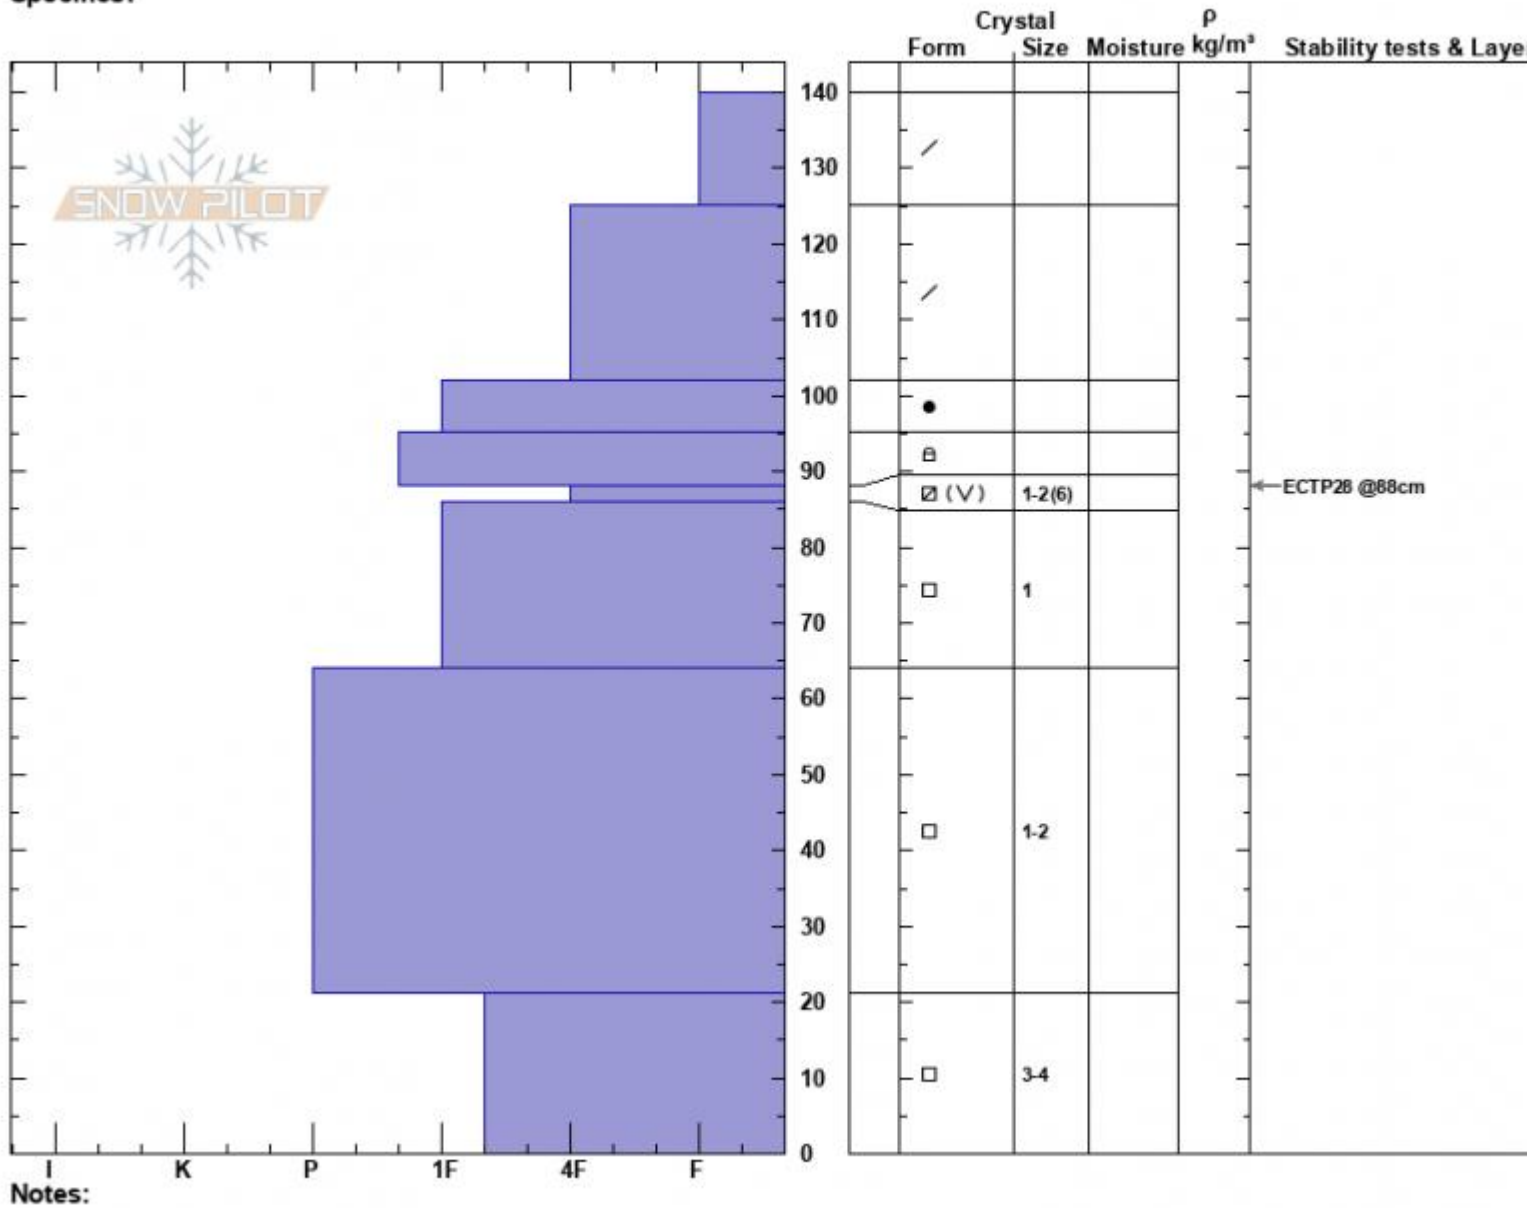

Deer Creek NE Face
 Madison Range-N
 MT
 Elevation: 8200 ft
 Aspect: 70°
 Specifics:

Haylee Darby
 02/10/2025 - 1:00pm
 Co-ord: 45.31479N, -111.22955W
 Slope Angle: 20°
 Wind Loading:

Stability:
 Air Temperature:
 Sky Cover: FEW
 Precipitation: NO
 Wind: Calm

HS:140 Layer Notes:

Advisory Region
 Northern Madison
 Longitude
 -111.26W

Latitude

45.32N

Northern Madison, 2025-02-10