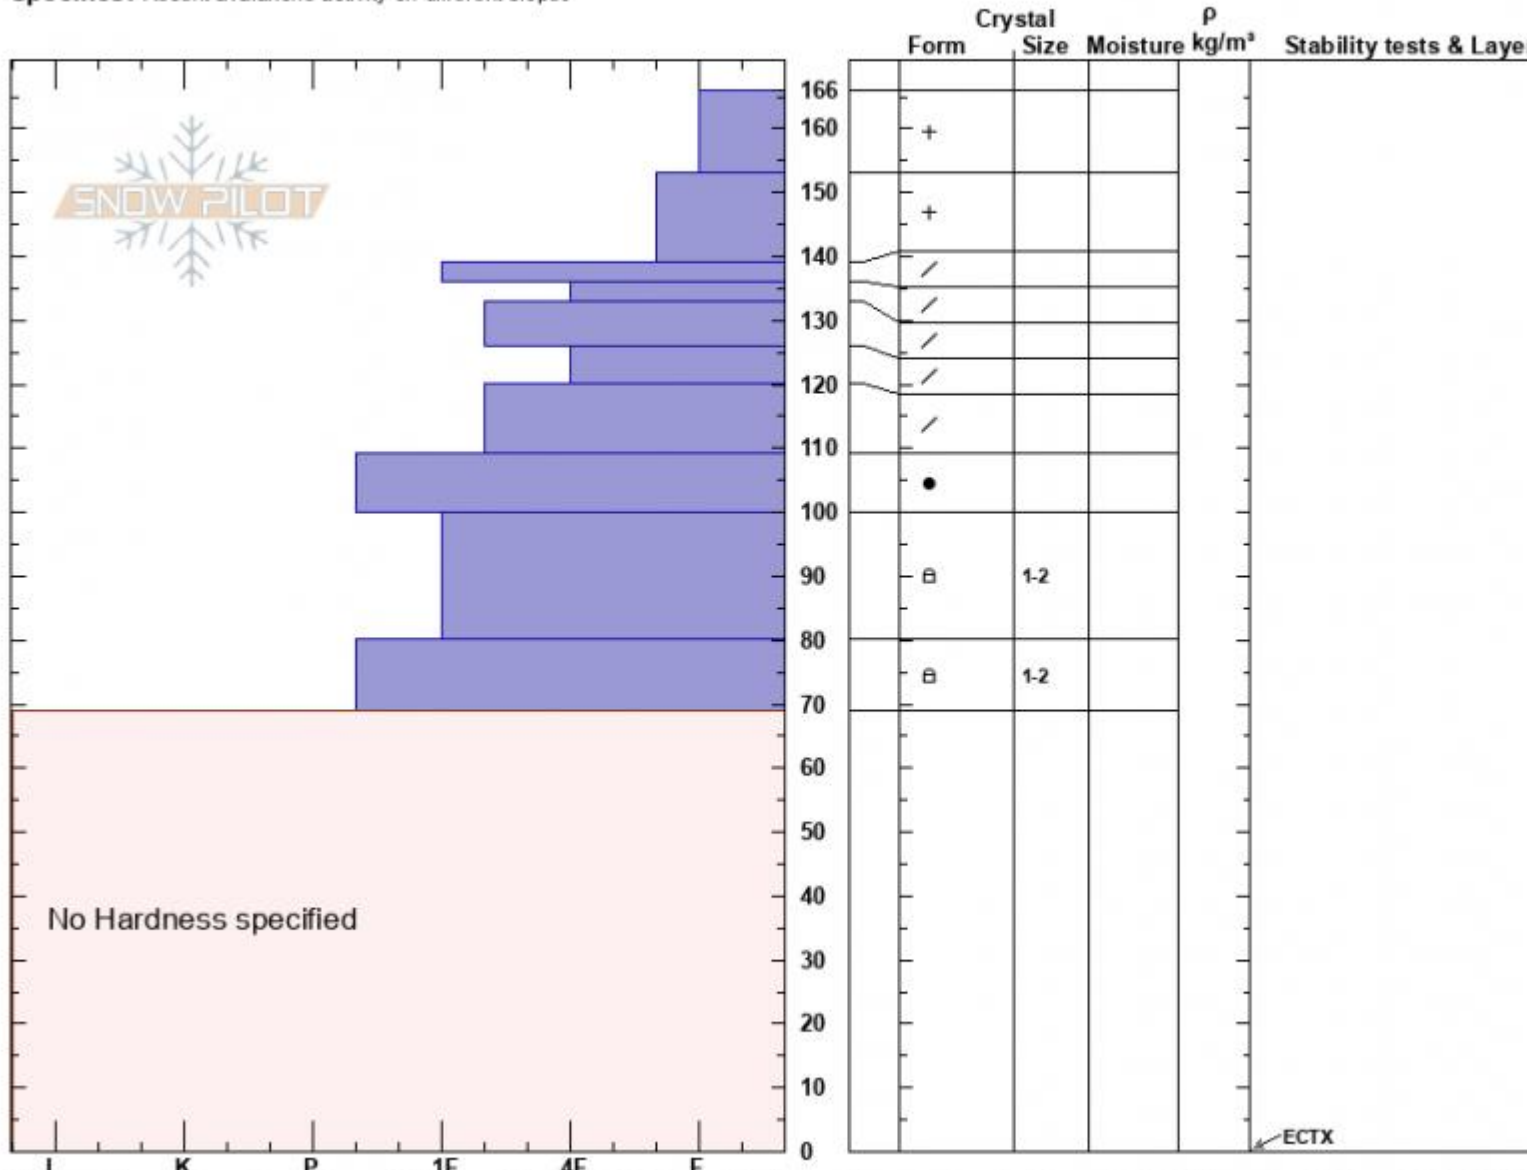

Mt. Abundance, S.shldr Alex Marienthal
 Cooke City 02/09/2025 - 12:25pm
 MT Co-ord: 45.06501N, -110.01150W
 Elevation: 9251 ft Slope Angle: 15°
 Aspect: 170° Wind Loading: no
 Specifics: Recent avalanche activity on different slopes

Stability:
 Air Temperature:
 Sky Cover: SCT
 Precipitation: NO
 Wind: W Moderate

HS:166 Layer Notes:
 PF:60 153-139cm:Problematic layer

Notes: We saw natural wind slabs on Wolverine, R1-D1.5, 8-12" deep x 50' wide, and two snowboarders triggered wind slabs on Scotch Bonnet, R1-D2, 12"

Advisory Region
 Cooke City
 Longitude
 -109.95W

Latitude

45.07N

Cooke City, 2025-02-10