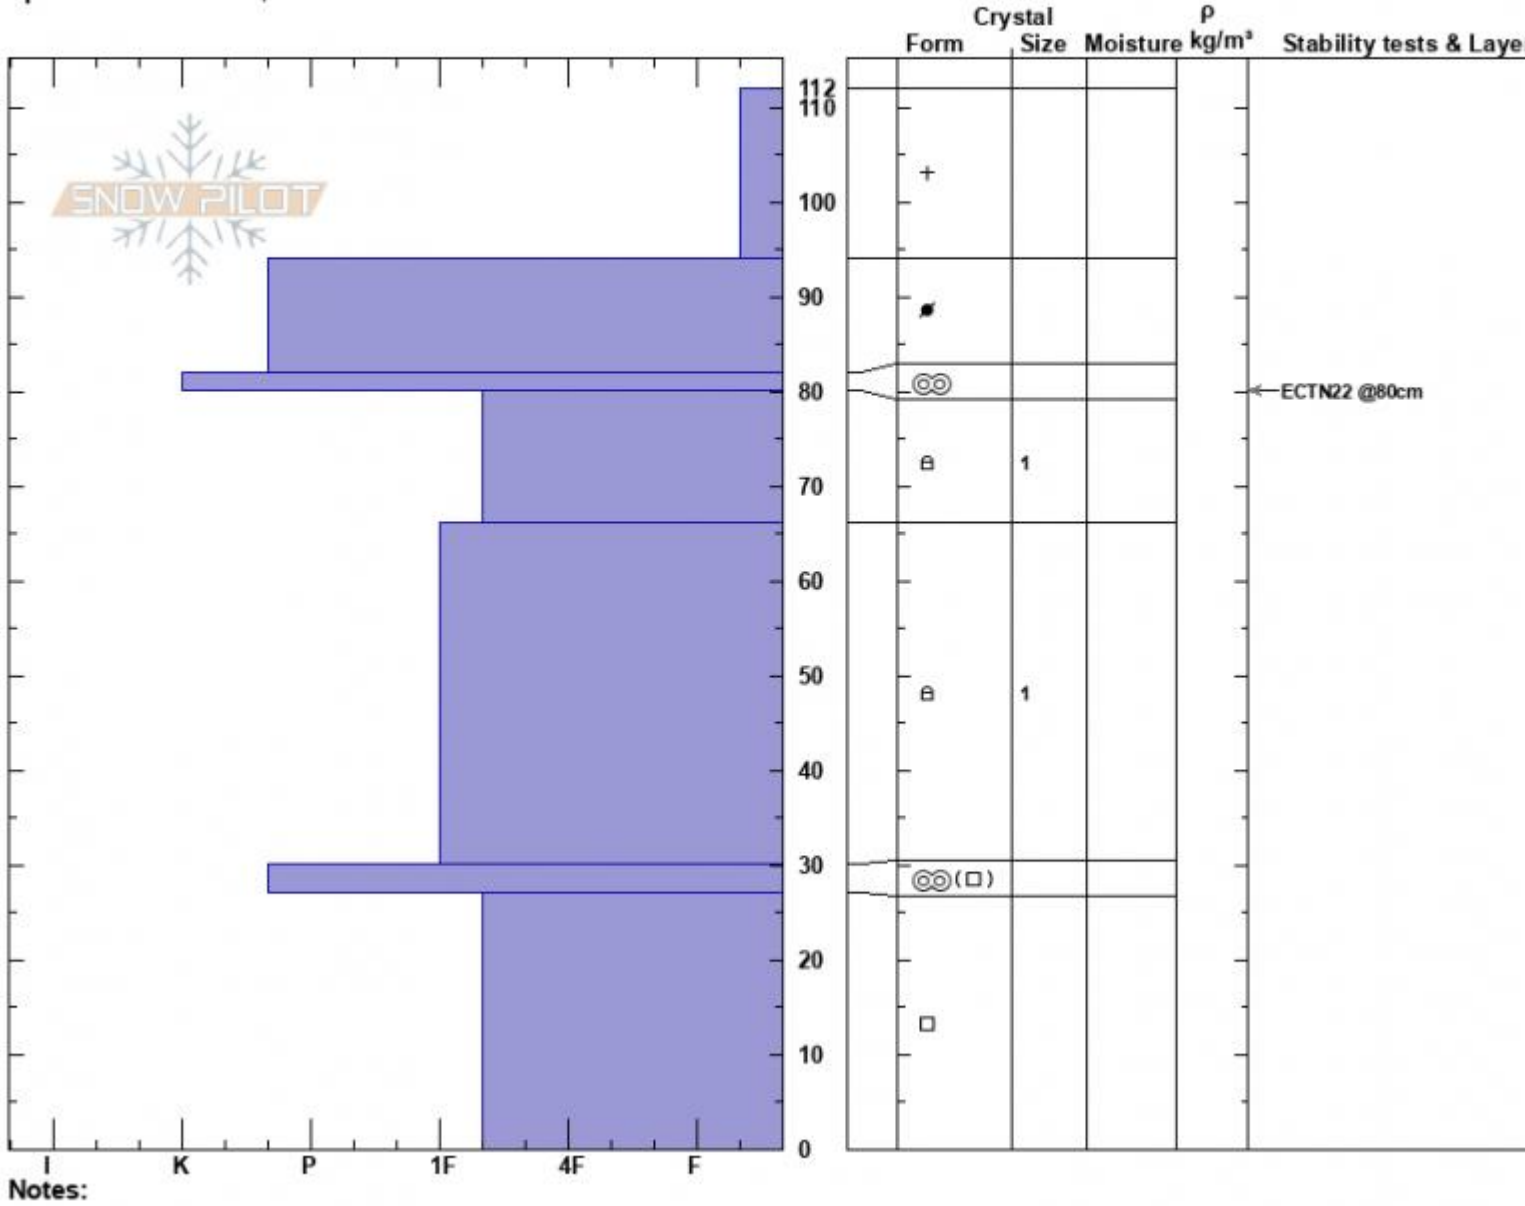

Throne South  
 Bridger Range  
 MT  
 Elevation: 8280 ft  
 Aspect: 180°  
 Specifics: We skied slope

Dave Zinn  
 01/22/2025 - 1:00pm  
 Co-ord: 45.88181N, -110.95306W  
 Slope Angle: 30°  
 Wind Loading: previous

Stability: Good  
 Air Temperature:  
 Sky Cover: OVC  
 Precipitation: S1  
 Wind: N Moderate

HS:112  
 PF:20  
 Layer Notes:

Notes:  
 Advisory Region  
 Bridger Range  
 Longitude  
 -110.95W  
 Latitude  
 45.88N  
 Bridger Range, 2025-01-22