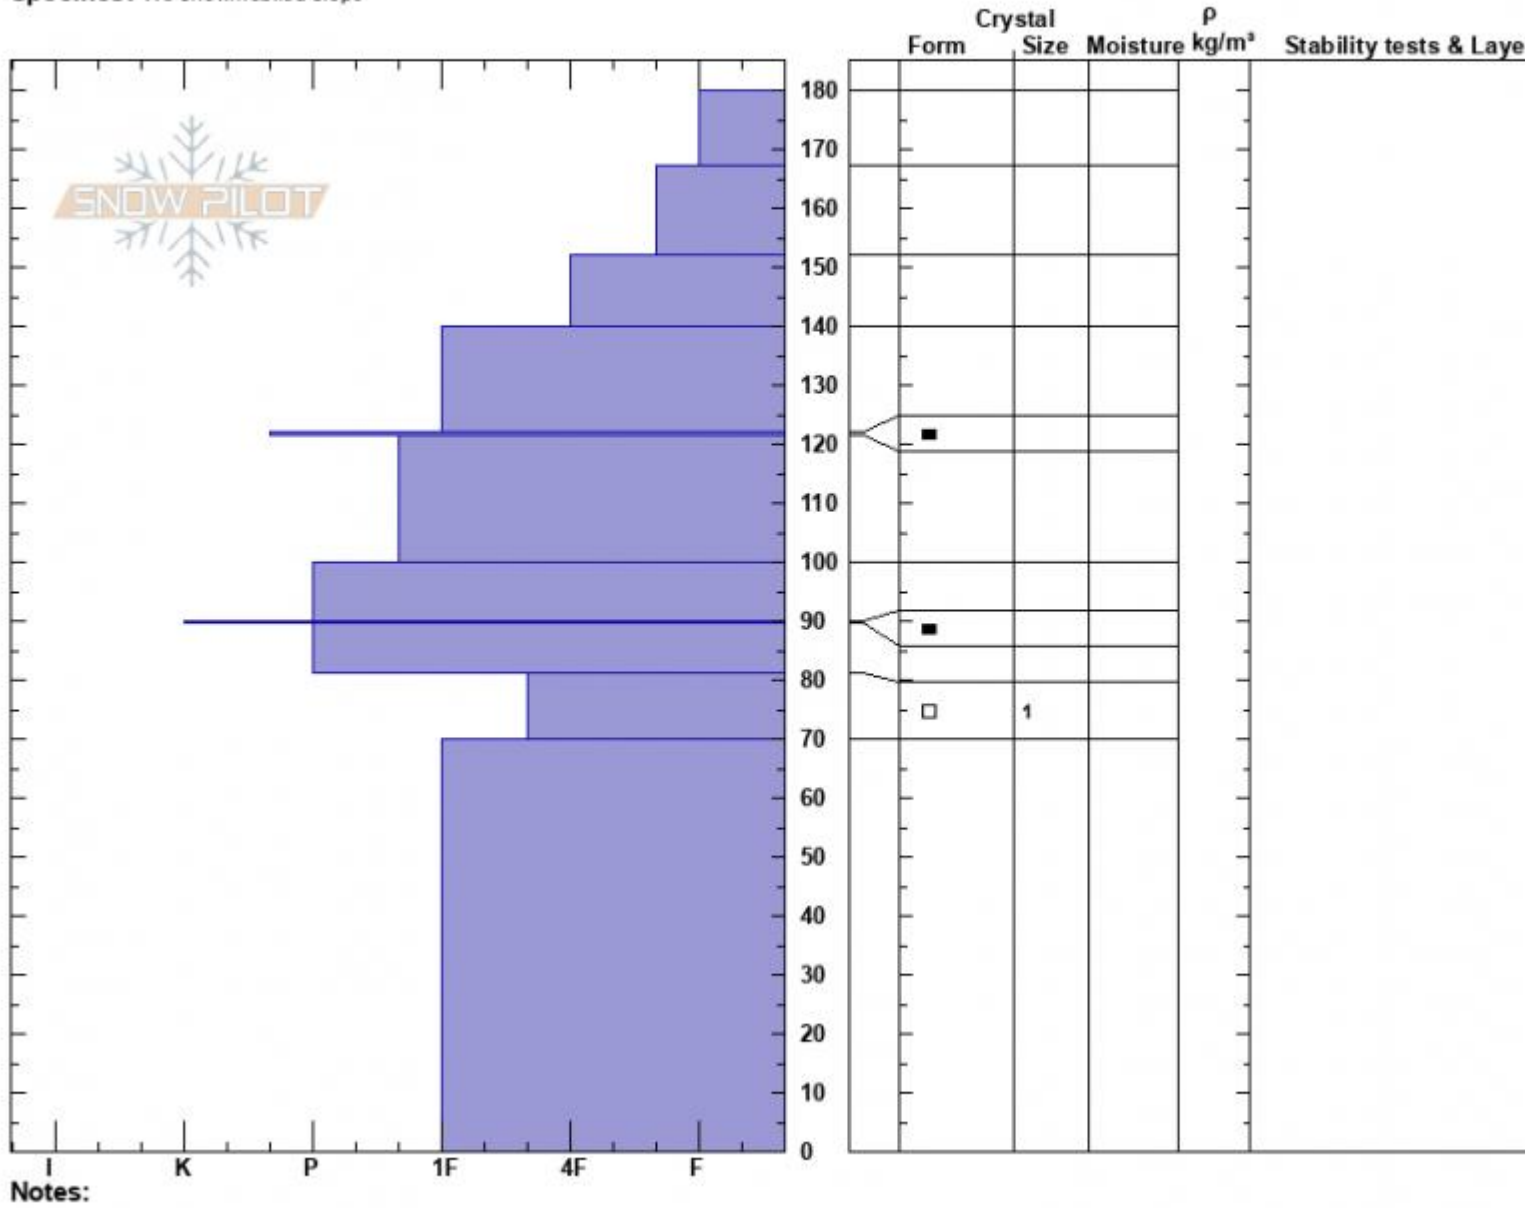

Hellroaring 2  
Centennial Range  
ID  
Elevation: 8534 ft  
Aspect: 354°  
Specifics: We snowmobiled slope

Mark Staples  
01/17/2025 - 4:00pm  
Co-ord: 44.54502N, -111.48345W  
Slope Angle: 31°  
Wind Loading: no

Stability: Very Good  
Air Temperature:  
Sky Cover:  
Precipitation:  
Wind:

HS:180  
Layer Notes:  
81-70cm: Problematic layer

Notes:

North facing snow profile Hellroaring Creek, Centennials

Advisory Region  
Island Park  
Longitude  
-111.51W  
Latitude  
44.56N