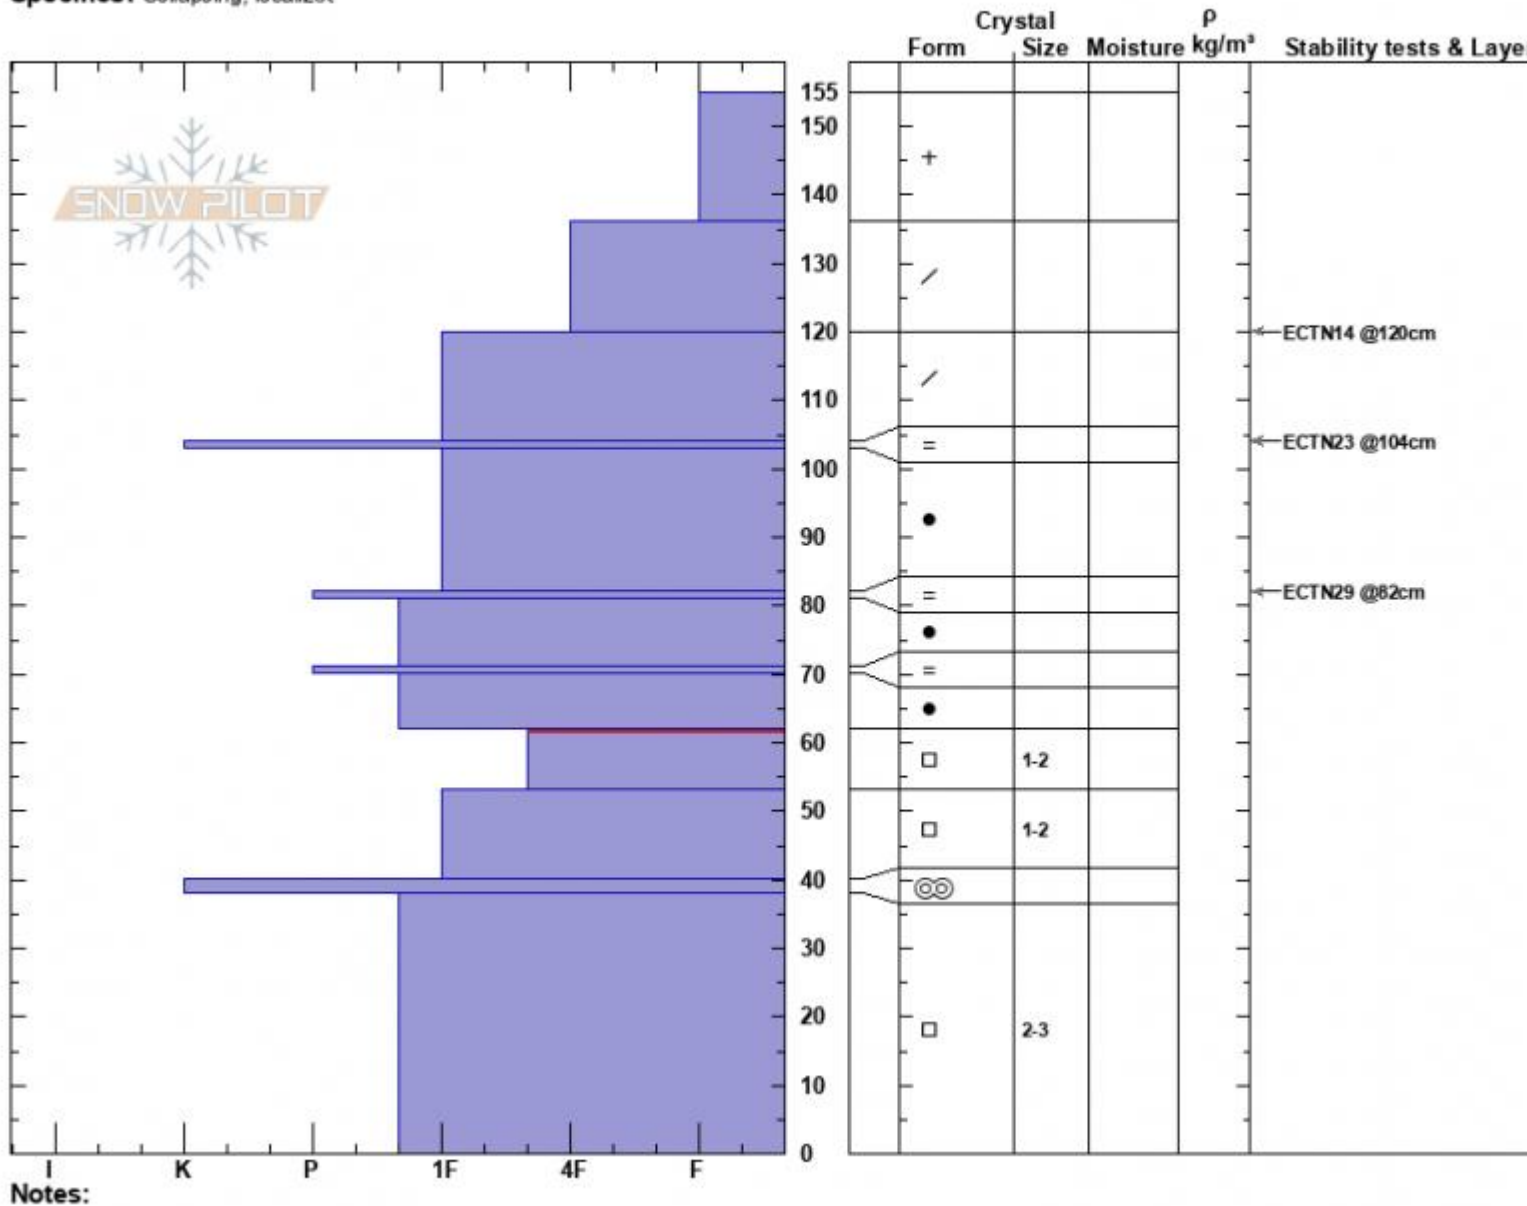

Hellroaring Pass
 Centennial Range
 MT
 Elevation: 8880 ft
 Aspect: 315°
 Specifics: Collapsing, localizer

Dave Zinn
 01/08/2025 - 1:30pm
 Co-ord: 44.55017N, -111.47126W
 Slope Angle: 20°
 Wind Loading: no

Stability: Fair
 Air Temperature:
 Sky Cover: OVC
 Precipitation: S-1
 Wind: Calm

HS:155 **Layer Notes:**
 62-53cm: Problematic layer

Advisory Region
 Island Park
 Longitude
 -111.48W
 Latitude
 44.55N
 Island Park, 2025-01-08