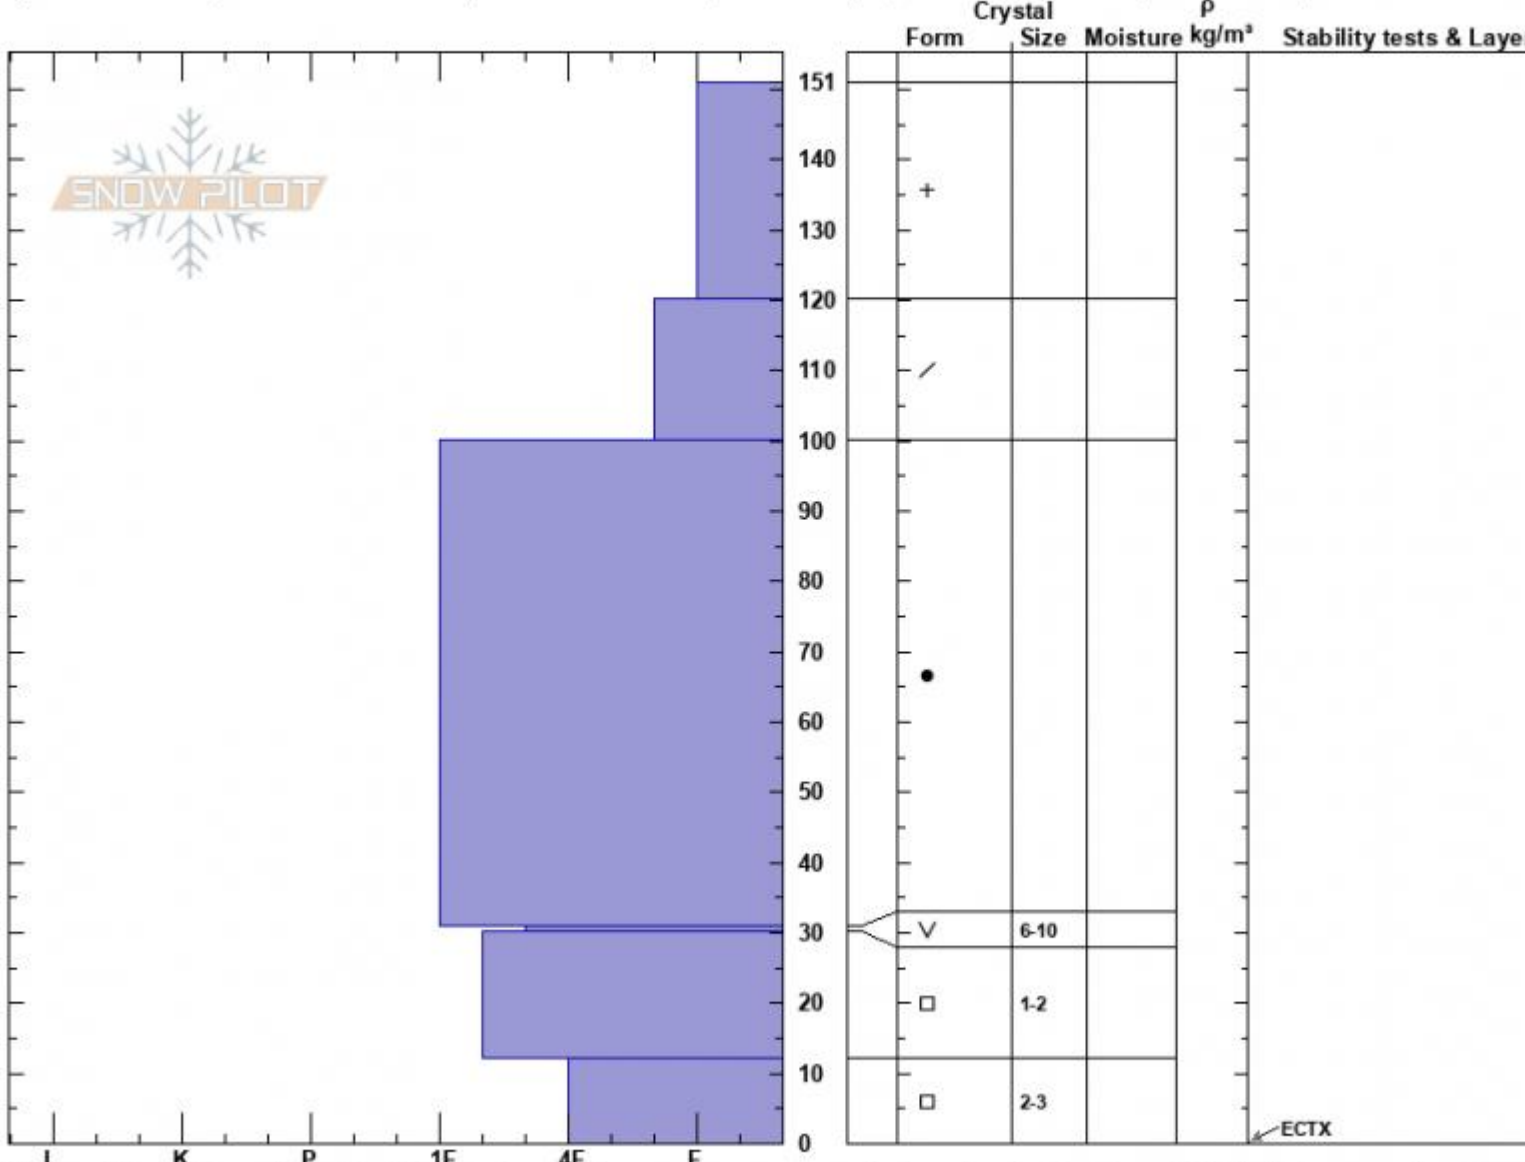

Abundance Shoulder
 Cooke City
 MT
 Elevation: 9169 ft
 Aspect: 140°

Alex Mariantal
 01/09/2025 - 12:50pm
 Co-ord: 45.06393N, -110.01105W
 Slope Angle: 23°
 Wind Loading: previous

Stability:
 Air Temperature:
 Sky Cover: BKN
 Precipitation: S-1
 Wind: Calm

HS:151
 PF:55
 Layer Notes:

Specifics: Pit is adjacent to avalanche: other; Recent avalanche activity on similar slopes; Recent avalanche activity on different slopes:

Notes: Pit dug on the south shoulder of Mt. Abundance. When we rode away we saw a fresh small avalanche, 3' deep x 10' wide that we suspect we triggered on the angle ridge above. About 45 minutes later, from a couple miles away, we saw a 4-6' deep avalanche that happened since we had been there 1000' or more from our pit.

Advisory Region
 Cooke City
 Longitude
 -110.01W
 Latitude
 45.06N
 Cooke City, 2025-01-09