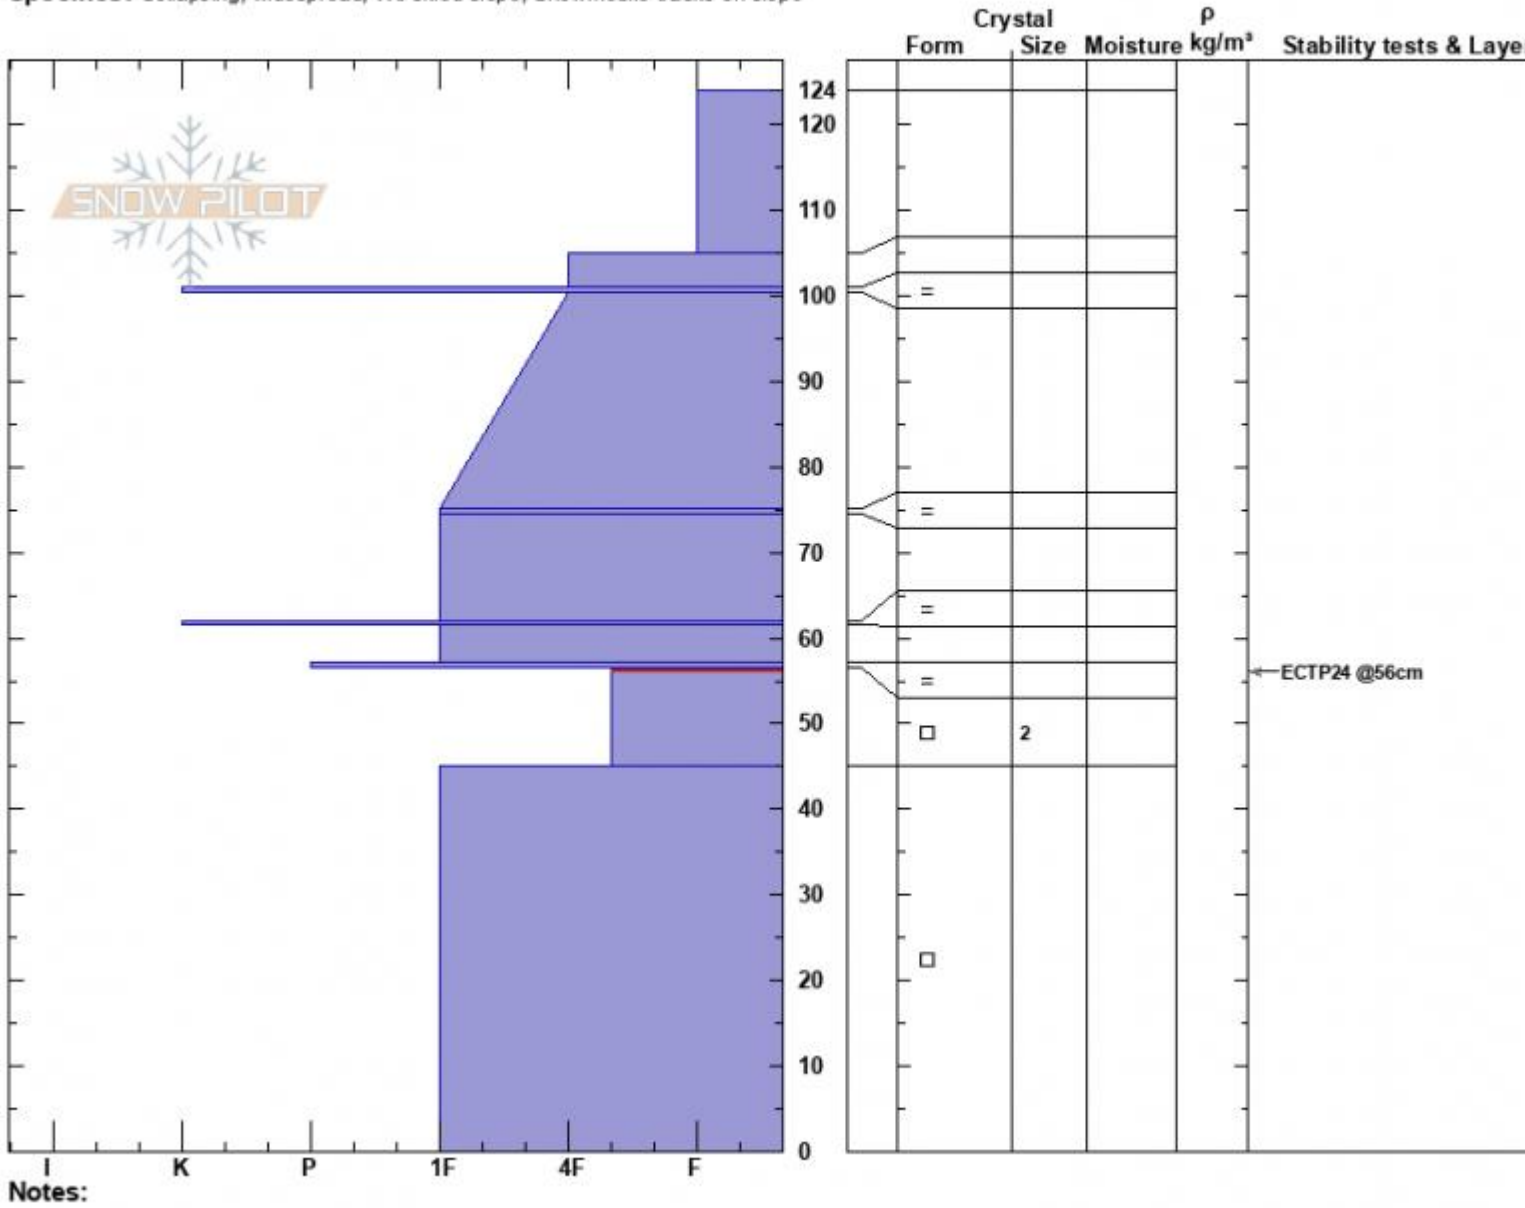

Sawtell Switchback E
 Centennial Range
 ID
 Elevation: 9000 ft
 Aspect: 90°
 Specifics: Collapsing, widespread; We skied slope; Snowmobile tracks on slope

Ian Hoyer
 12/31/2024 - 11:30am
 Co-ord: 44.55302N, -111.44415W
 Slope Angle: 27°
 Wind Loading: previous

Stability: Poor
 Air Temperature:
 Sky Cover: BKN
 Precipitation: NO
 Wind: Calm

HS:124
 PF:50 56.5-45cm: Problematic layer
 PS:20

Sawtelle Peak E-facing Profile at 9000 ft - 31 Dec 2024

Advisory Region
 Island Park
 Longitude
 -111.44W
 Latitude
 44.56N