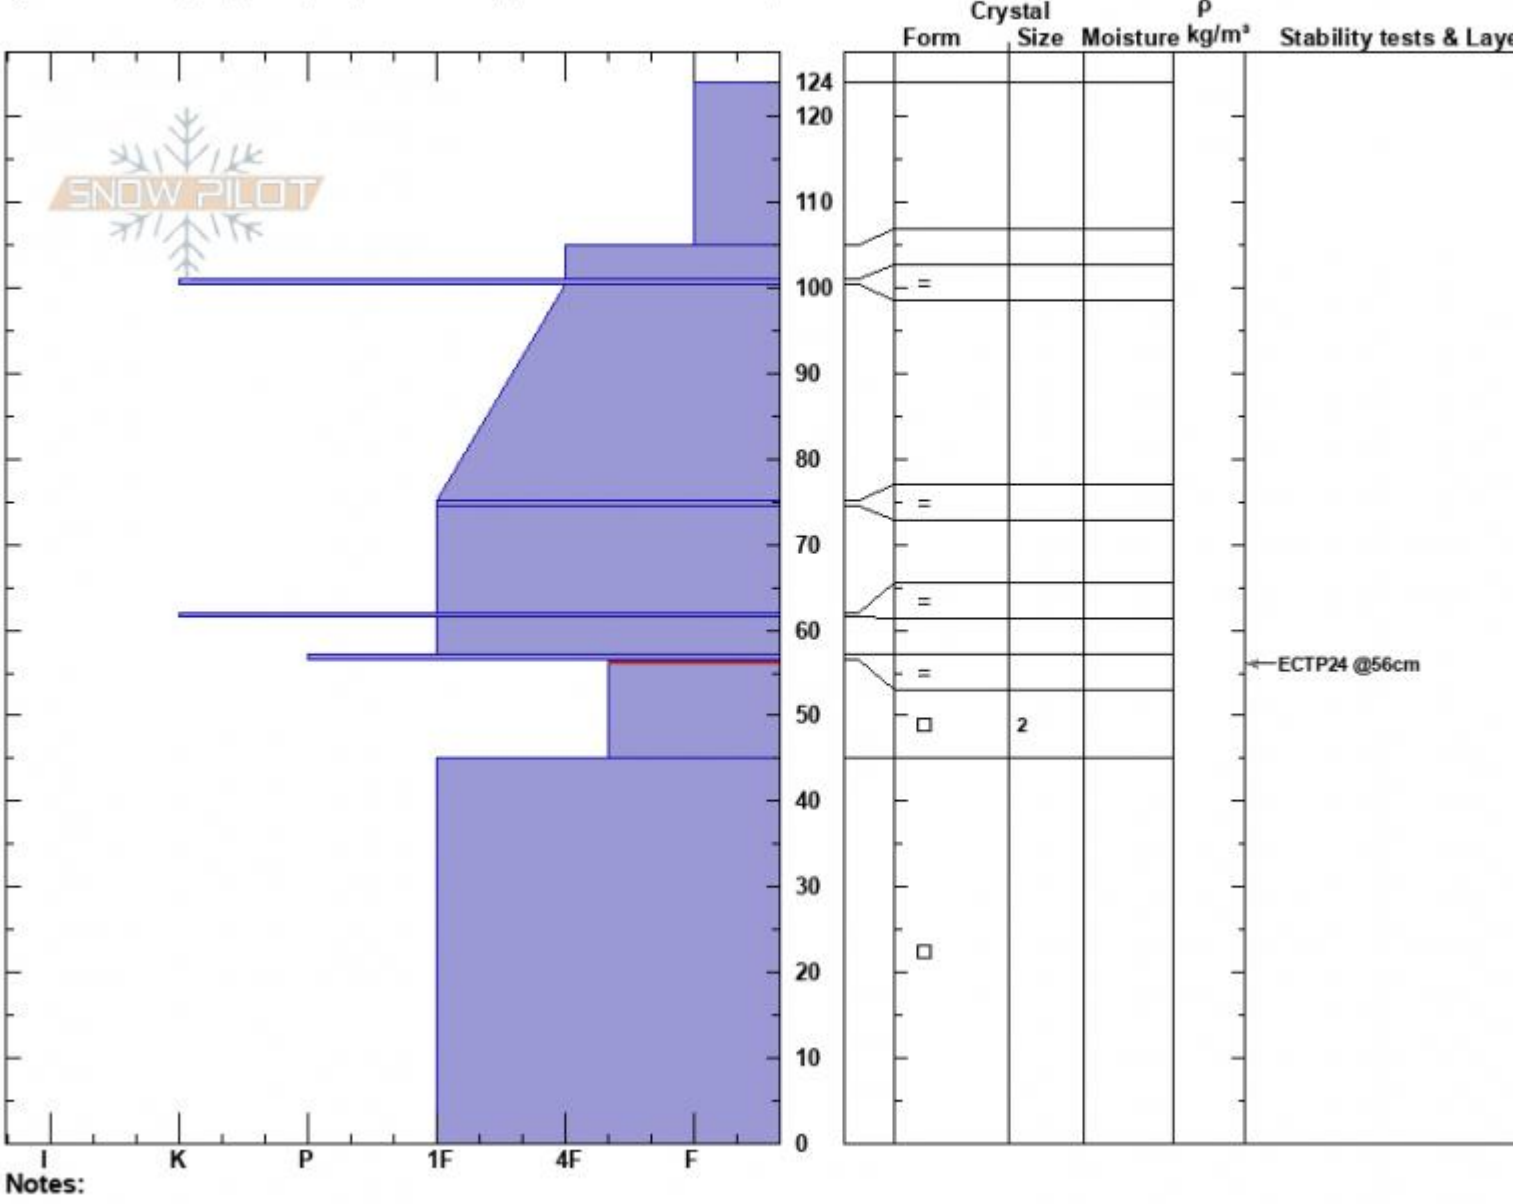

Sawtell Switchback E  
 Centennial Range  
 ID  
 Elevation: 9000 ft  
 Aspect: 90°  
 Specifics: Collapsing, widespread; We skied slope; Snowmobile tracks on slope

Ian Hoyer  
 12/31/2024 - 11:30am  
 Co-ord: 44.55302N, -111.44415W  
 Slope Angle: 27°  
 Wind Loading: previous

Stability: Poor  
 Air Temperature:  
 Sky Cover: BKN  
 Precipitation: NO  
 Wind: Calm

HS: 124  
 PF: 50  
 PS: 20  
 Layer Notes: 56.5-45cm: Problematic layer

Sawtelle Peak E-facing Profile at 9000 ft - 31 Dec 2024

Advisory Region  
 Island Park  
 Longitude  
 -111.44W  
 Latitude  
 44.56N

Island Park, 2024-12-31