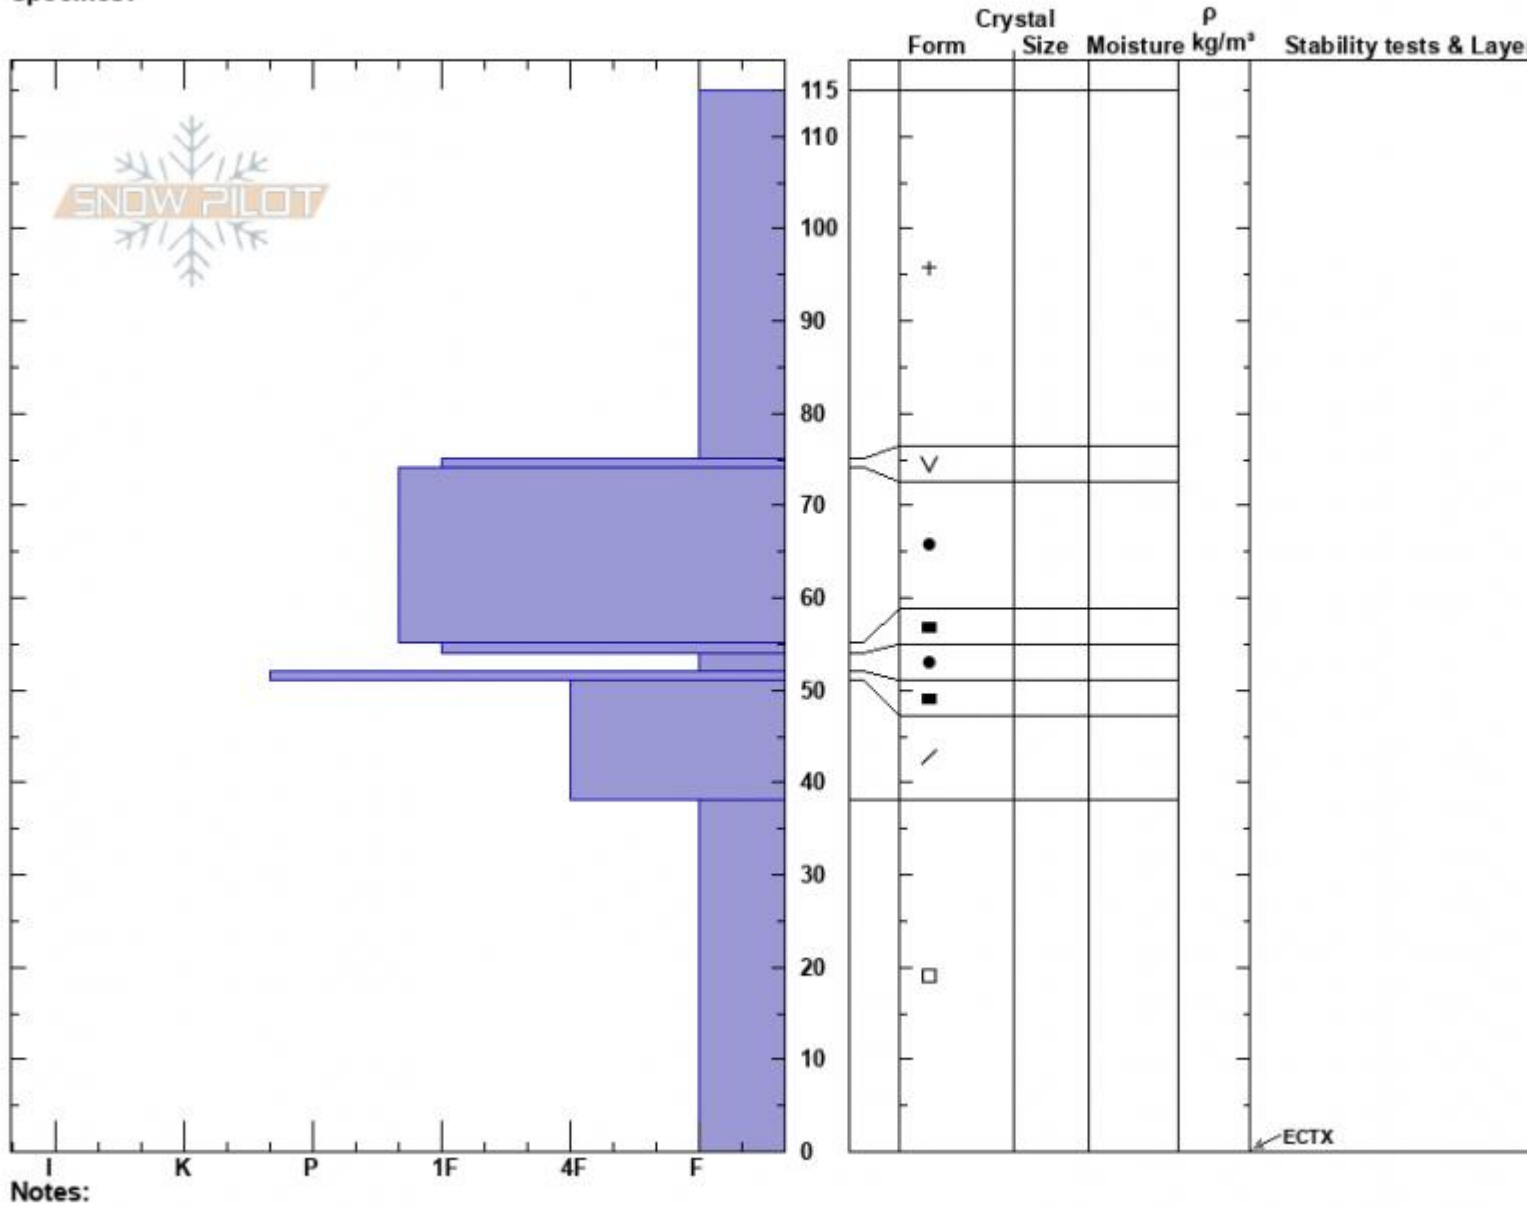

Fish Creek  
 Henry Lake Mtns  
 ID  
 Elevation: 7600 ft  
 Aspect:  
 Specifics:

Jacob Allred  
 12/28/2024 - 2:00pm  
 Co-ord: 44.45940N, -111.15341W  
 Slope Angle: 11°  
 Wind Loading: no

Stability:  
 Air Temperature: -6°C  
 Sky Cover: OVC  
 Precipitation: S-1  
 Wind: SW Moderate

HS:115    Layer Notes:  
 74-55cm: Problematic layer

Advisory Region  
 Island Park  
 Longitude  
 -111.14W  
 Latitude  
 44.48N  
 Island Park, 2024-12-28