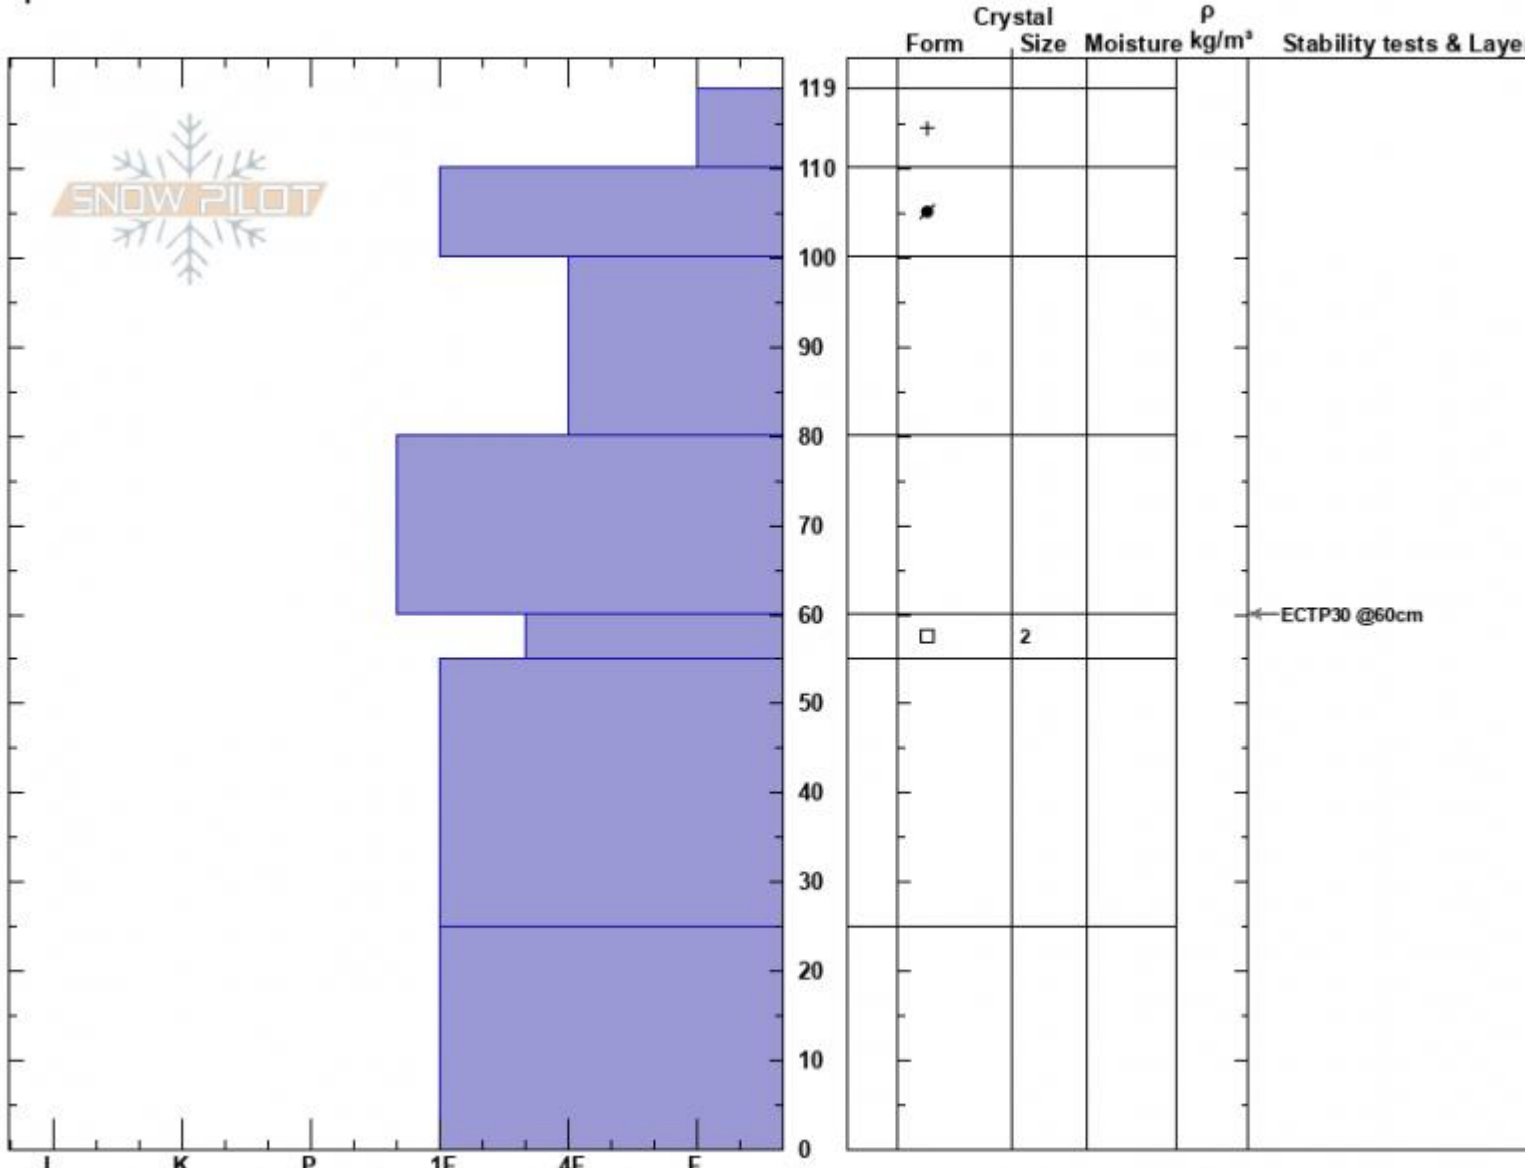

Divide Pk E facing  
 Gallatin Range-N  
 MT  
 Elevation: 9563 ft  
 Aspect: 110°  
 Specifics:

Mark Staples  
 12/27/2024 - 12:40pm  
 Co-ord: 45.40289N, -110.96975W  
 Slope Angle: 27°  
 Wind Loading:

Stability: Good  
 Air Temperature:  
 Sky Cover:  
 Precipitation:  
 Wind:

HS:119 Layer Notes:  
 60-55cm: Problematic layer

Notes: Similar stratigraphy as a northeast facing pit about 500 feet lower and 0.7 miles away except that pit had ECTN on the faceted layer.

Divide Peak 9560ft E facing profile 27 Dec 2024

Advisory Region  
 Northern Gallatin  
 Longitude  
 -110.98W

Latitude

45.40N

Northern Gallatin, 2024-12-27