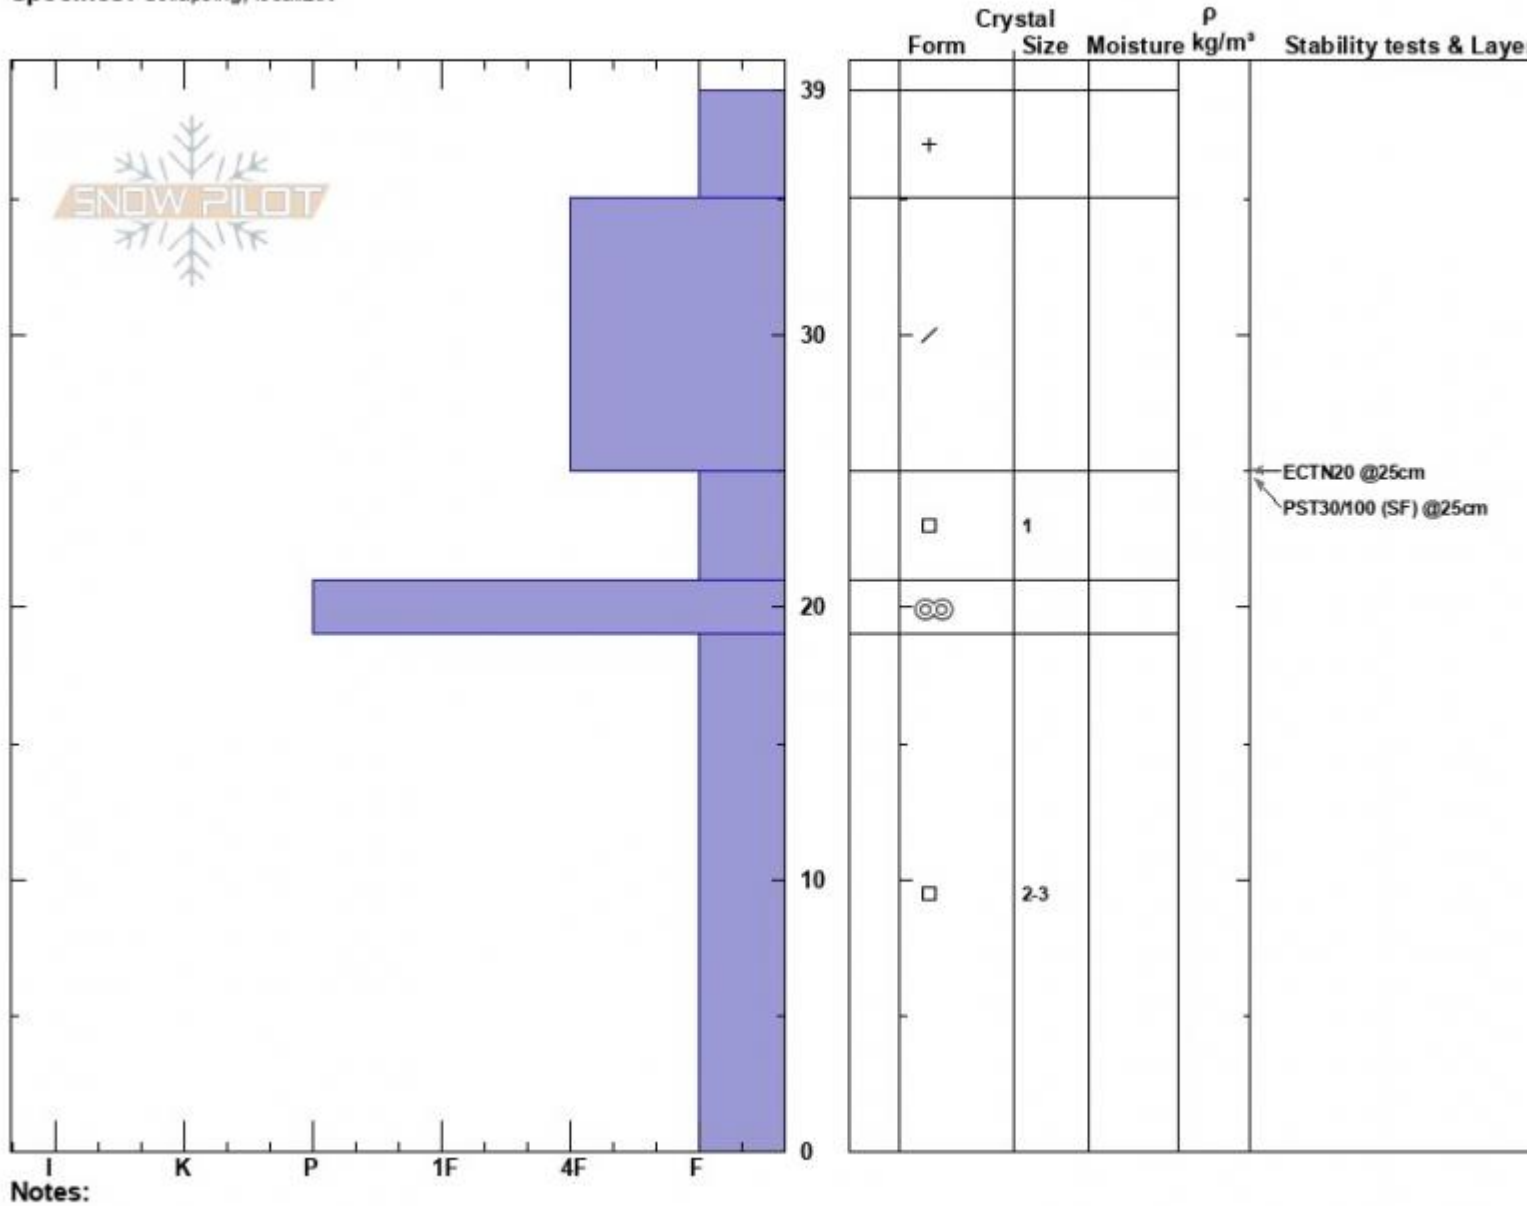

Bacon Rind South  
 Madison Range-S  
 MT  
 Elevation: 8630 ft  
 Aspect: 140°  
 Specifics: Collapsing, localizer

Haylee Darby  
 12/23/2024 - 11:15am  
 Co-ord: 44.96911N, -111.09446W  
 Slope Angle: 24°  
 Wind Loading: no

Stability:  
 Air Temperature: -2°C  
 Sky Cover: OVC  
 Precipitation: S-1  
 Wind: SW Calm

HS:39  
 PF:35  
 Layer Notes:

Advisory Region  
 Southern Madison  
 Longitude  
 -111.10W  
 Latitude  
 44.96N  
 Southern Madison, 2024-12-23