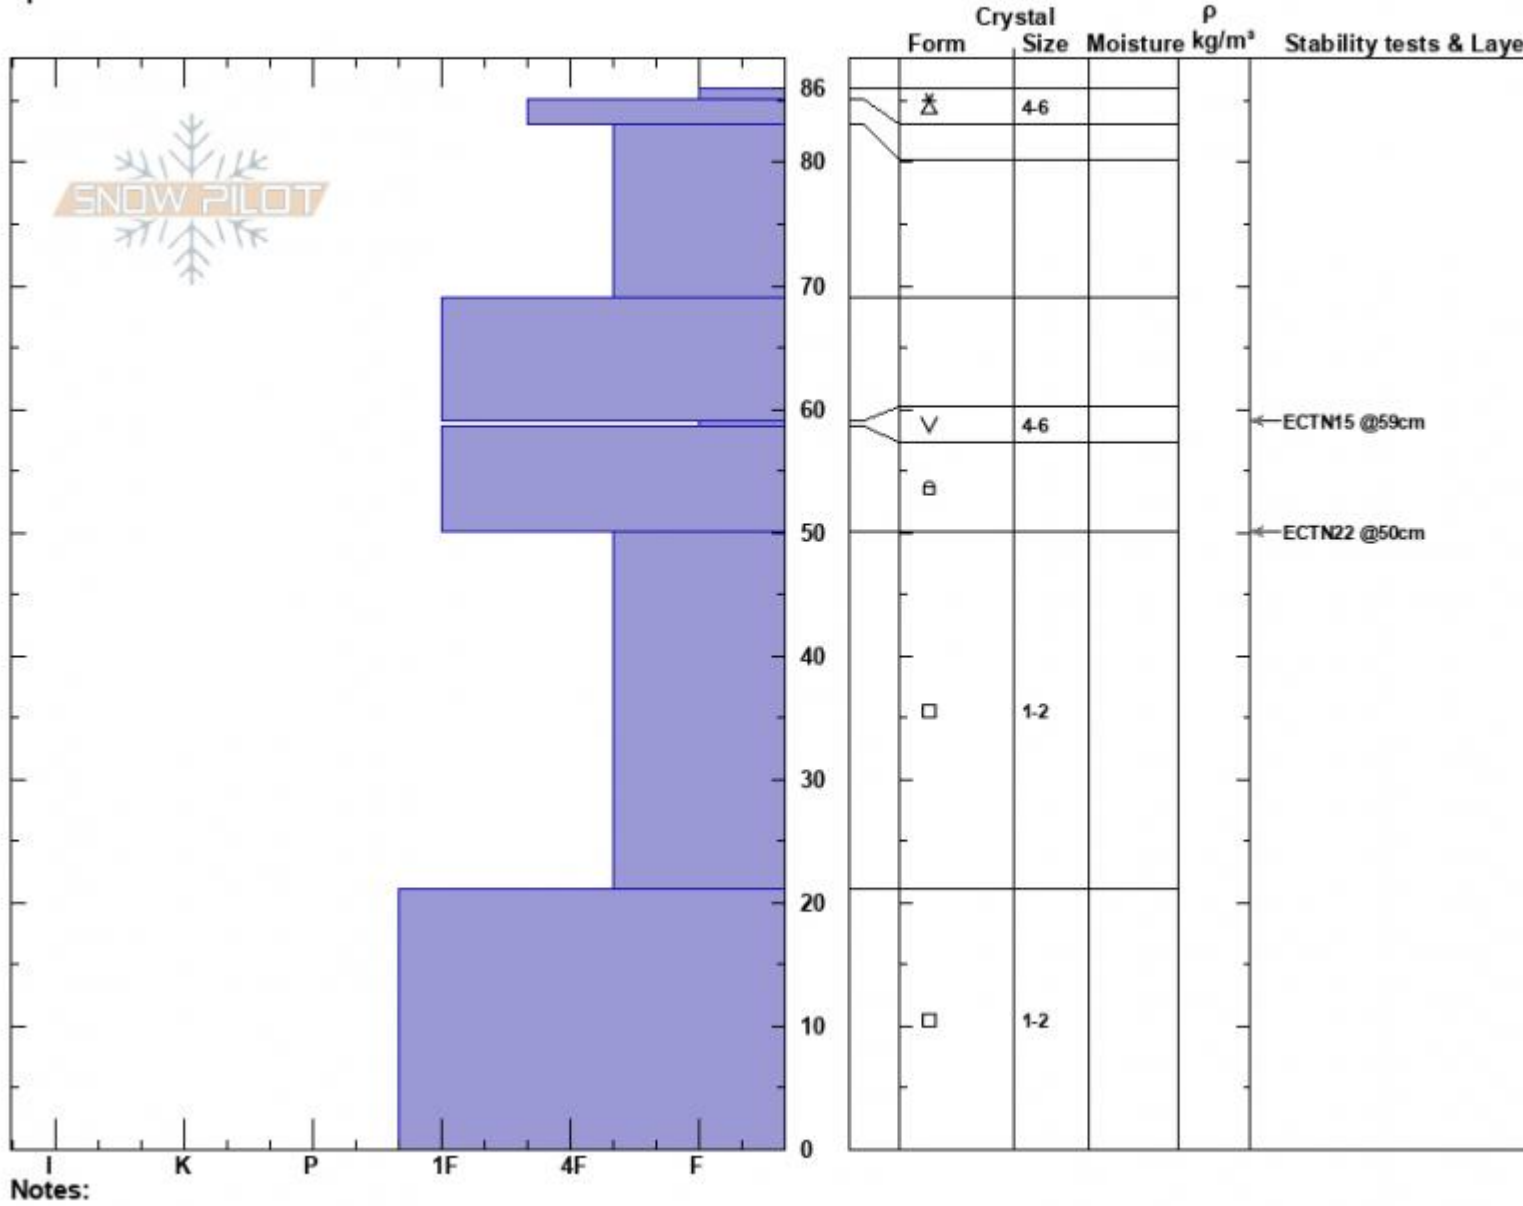

The Ramp
Bridger Range
MT
Elevation: 8563 ft
Aspect: 36°
Specifics:

Haylee Darby
12/22/2024 - 11:20am
Co-ord: 45.82683N, -110.93186W
Slope Angle: 21°
Wind Loading:

Stability:
Air Temperature: -1.5°C
Sky Cover: BKN
Precipitation: NO
Wind: W Moderate

HS:86 Layer Notes:

Advisory Region
Bridger Range
Longitude
-110.93W
Latitude
45.83N
Bridger Range, 2024-12-22