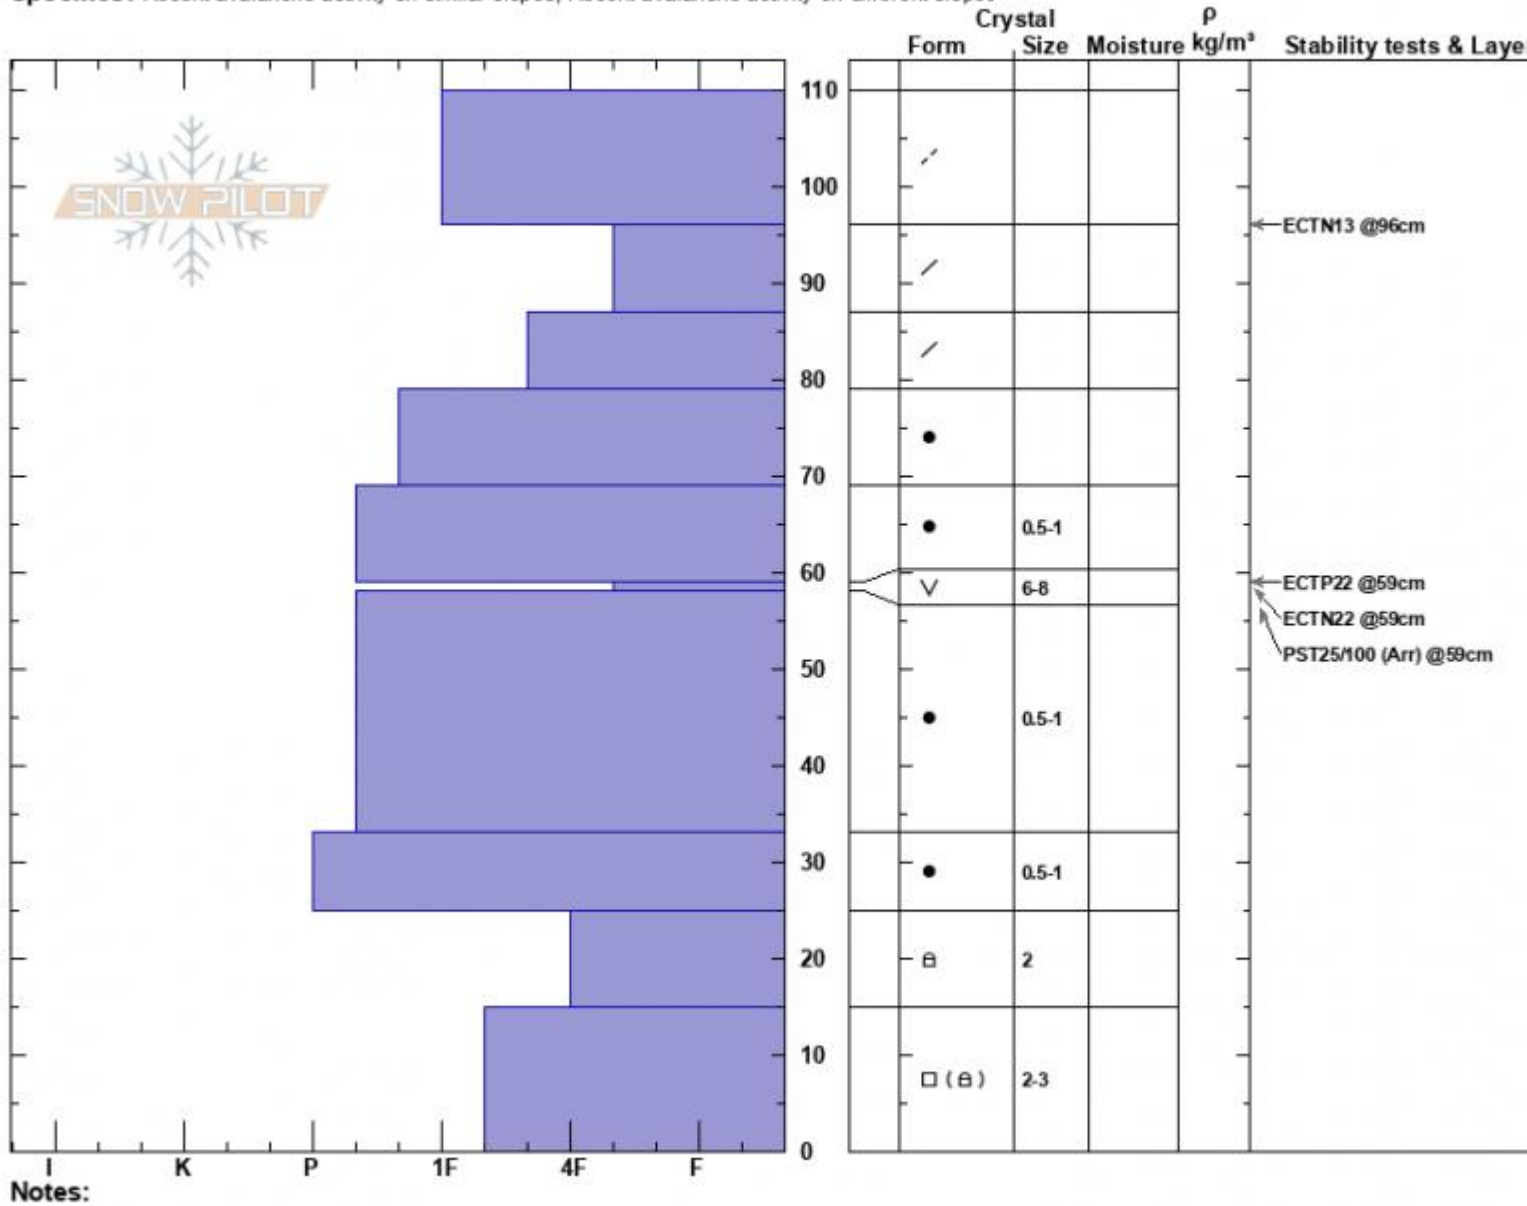

Robs Knob  
 Cooke City  
 MT  
 Elevation: 9562 ft  
 Aspect: 23°  
 Specifics: Recent avalanche activity on similar slopes; Recent avalanche activity on different slopes

Alex Marienthal  
 12/20/2024 - 2:20pm  
 Co-ord: 45.06775N, -109.95294W  
 Slope Angle: 15°  
 Wind Loading: previous

Stability: Poor  
 Air Temperature:  
 Sky Cover: FEW  
 Precipitation: NO  
 Wind: SW Light Breeze

HS:110    Layer Notes:  
 59-58cm: Problematic layer

Advisory Region  
 Cooke City  
 Longitude  
 -109.96W  
 Latitude  
 45.07N  
 Cooke City, 2024-12-20