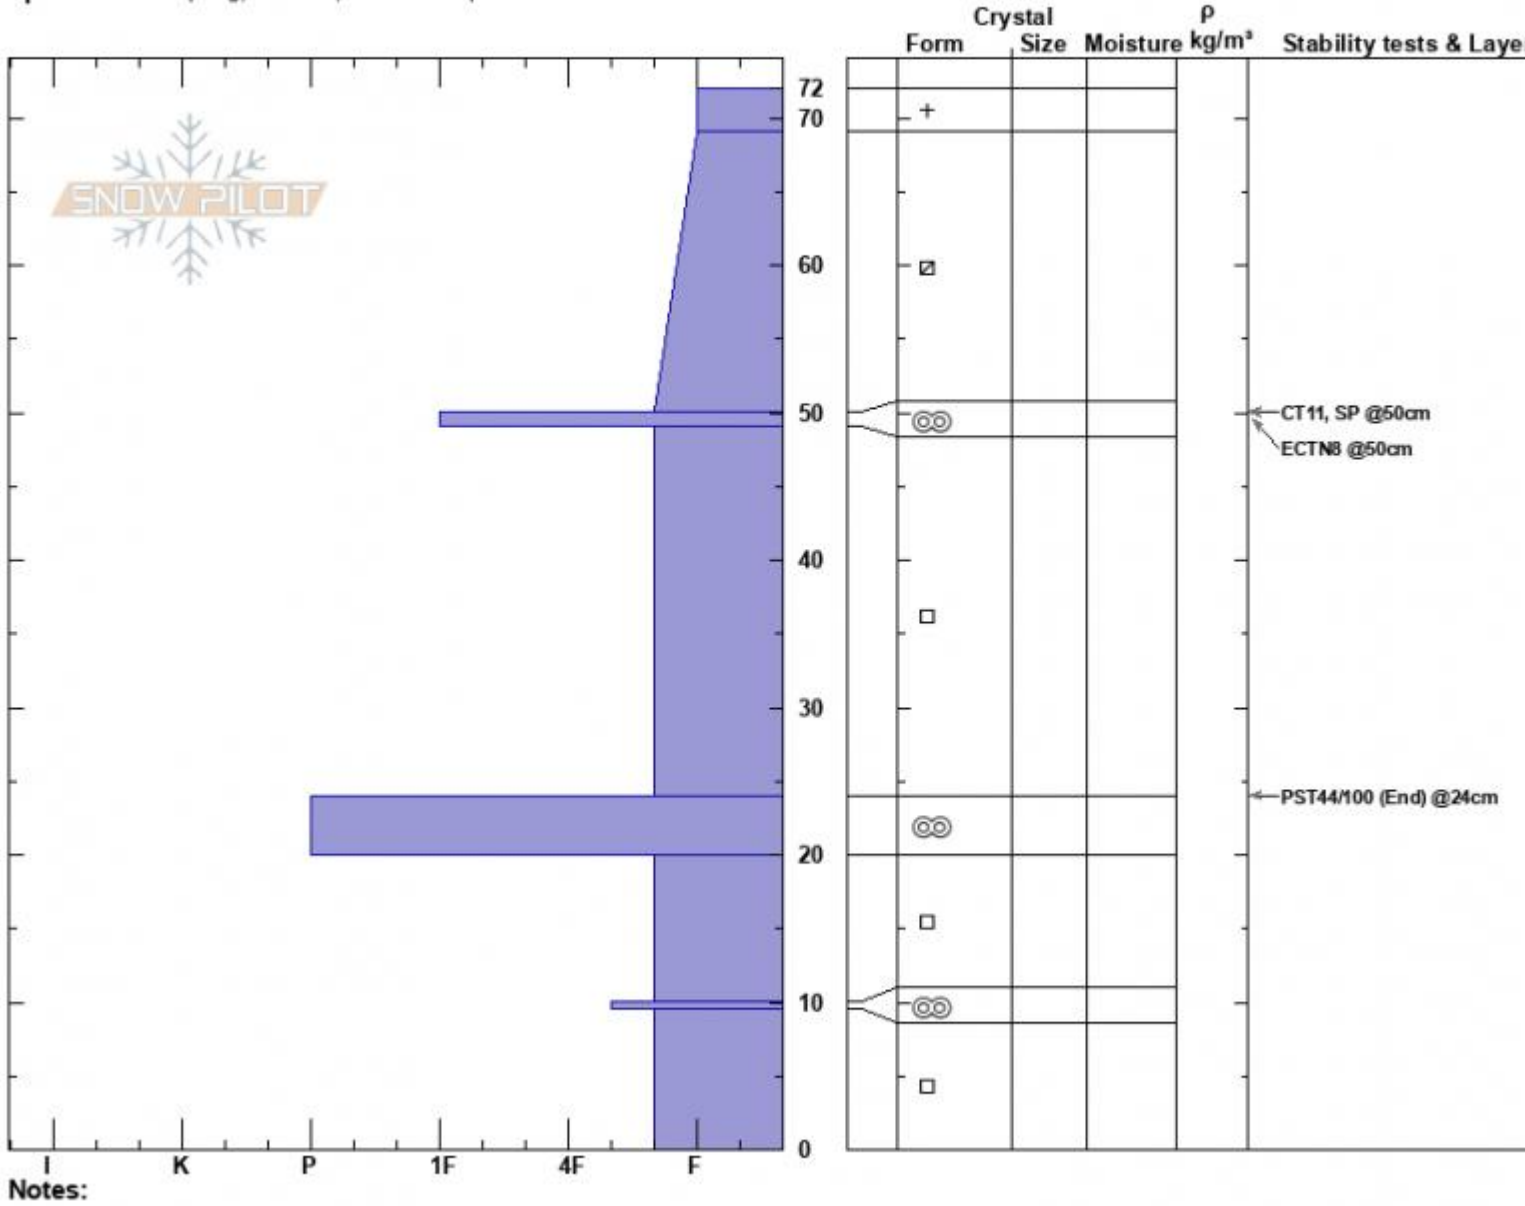

Flanders SE Face
 Gallatin Range-N
 MT
 Elevation: 9530 ft
 Aspect: 137°
 Specifics: Collapsing, localized; We skied slope

Eddie Webb
 12/19/2024 - 11:30am
 Co-ord: 45.43612N, -110.94119W
 Slope Angle: 29°
 Wind Loading:

Stability:
 Air Temperature: -6°C
 Sky Cover: CLR
 Precipitation: NO
 Wind: W Light Breeze

Layer Notes:

Advisory Region
 Northern Gallatin
 Longitude
 -110.94W
 Latitude
 45.44N
 Northern Gallatin, 2024-12-19