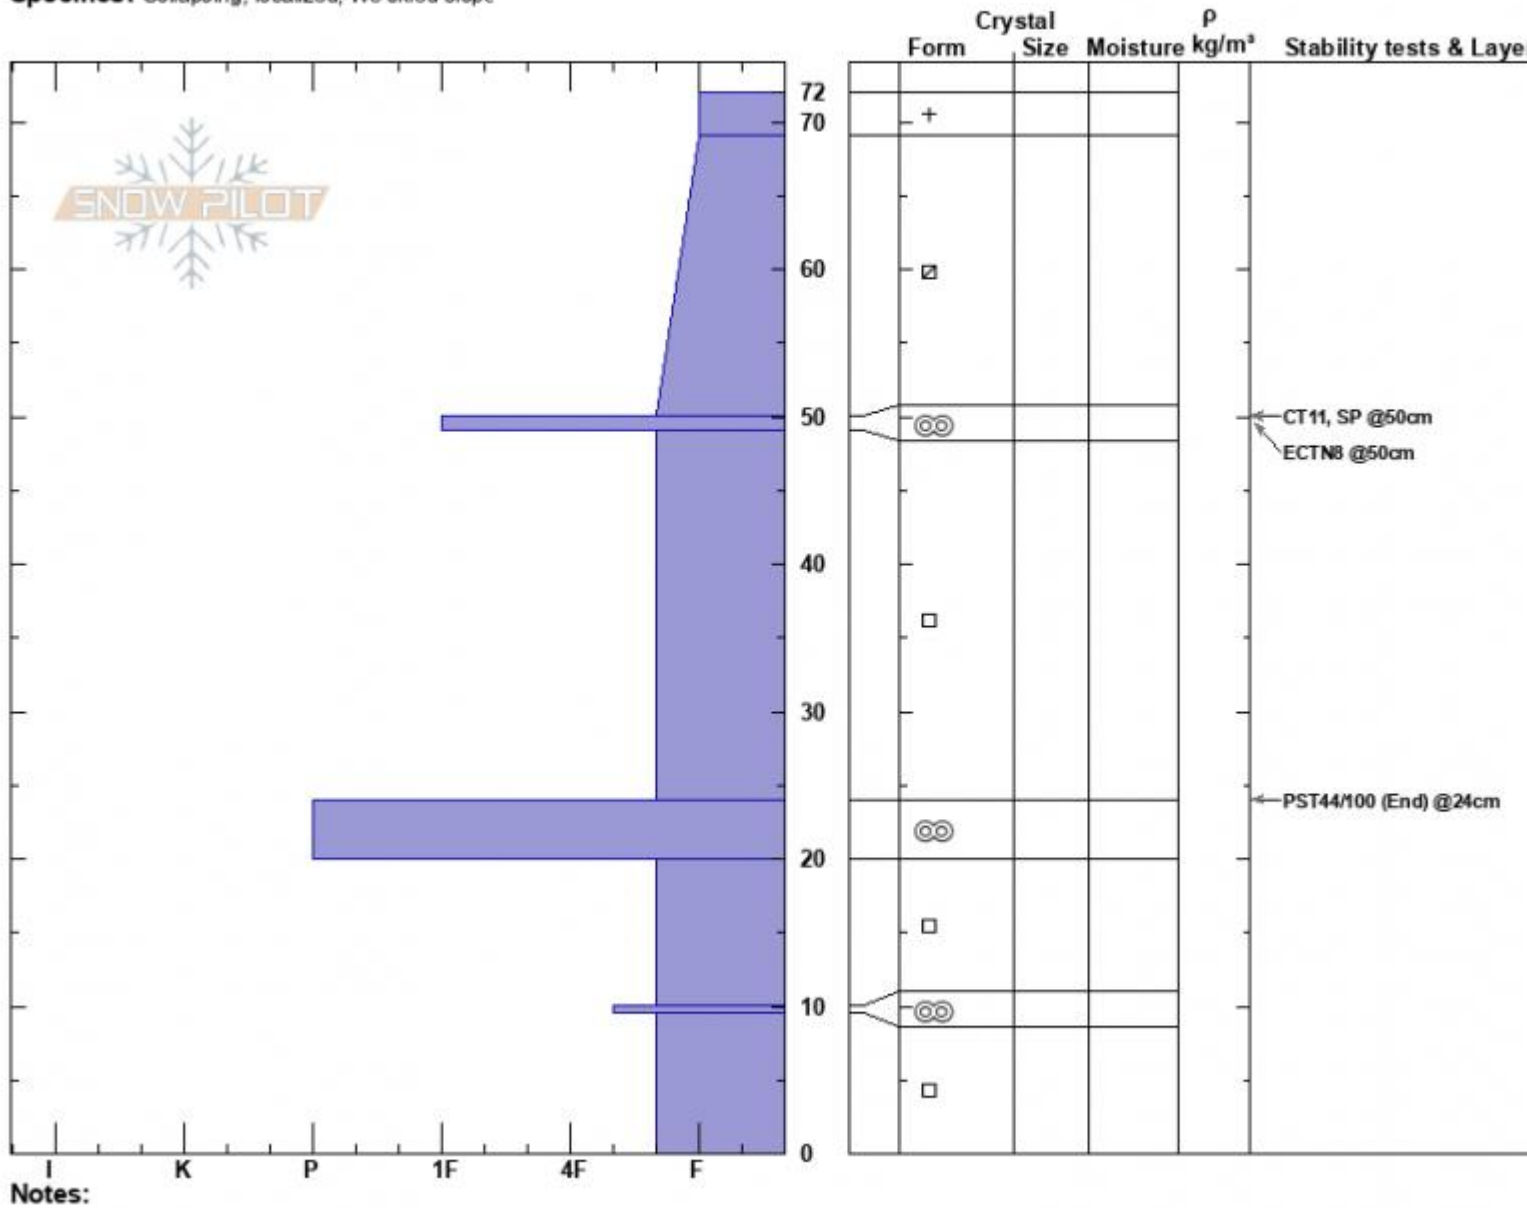

Flanders SE Face
 Gallatin Range-N
 MT
 Elevation: 9530 ft
 Aspect: 137°
 Specifics: Collapsing, localized; We skied slope

Eddie Webb
 12/19/2024 - 11:30am
 Co-ord: 45.43612N, -110.94119W
 Slope Angle: 29°
 Wind Loading:

Stability:
 Air Temperature: -6°C
 Sky Cover: CLR
 Precipitation: NO
 Wind: W Light Breeze

Layer Notes:

Advisory Region
 Northern Gallatin
 Longitude
 -110.94W
 Latitude
 45.44N
 Northern Gallatin, 2024-12-19