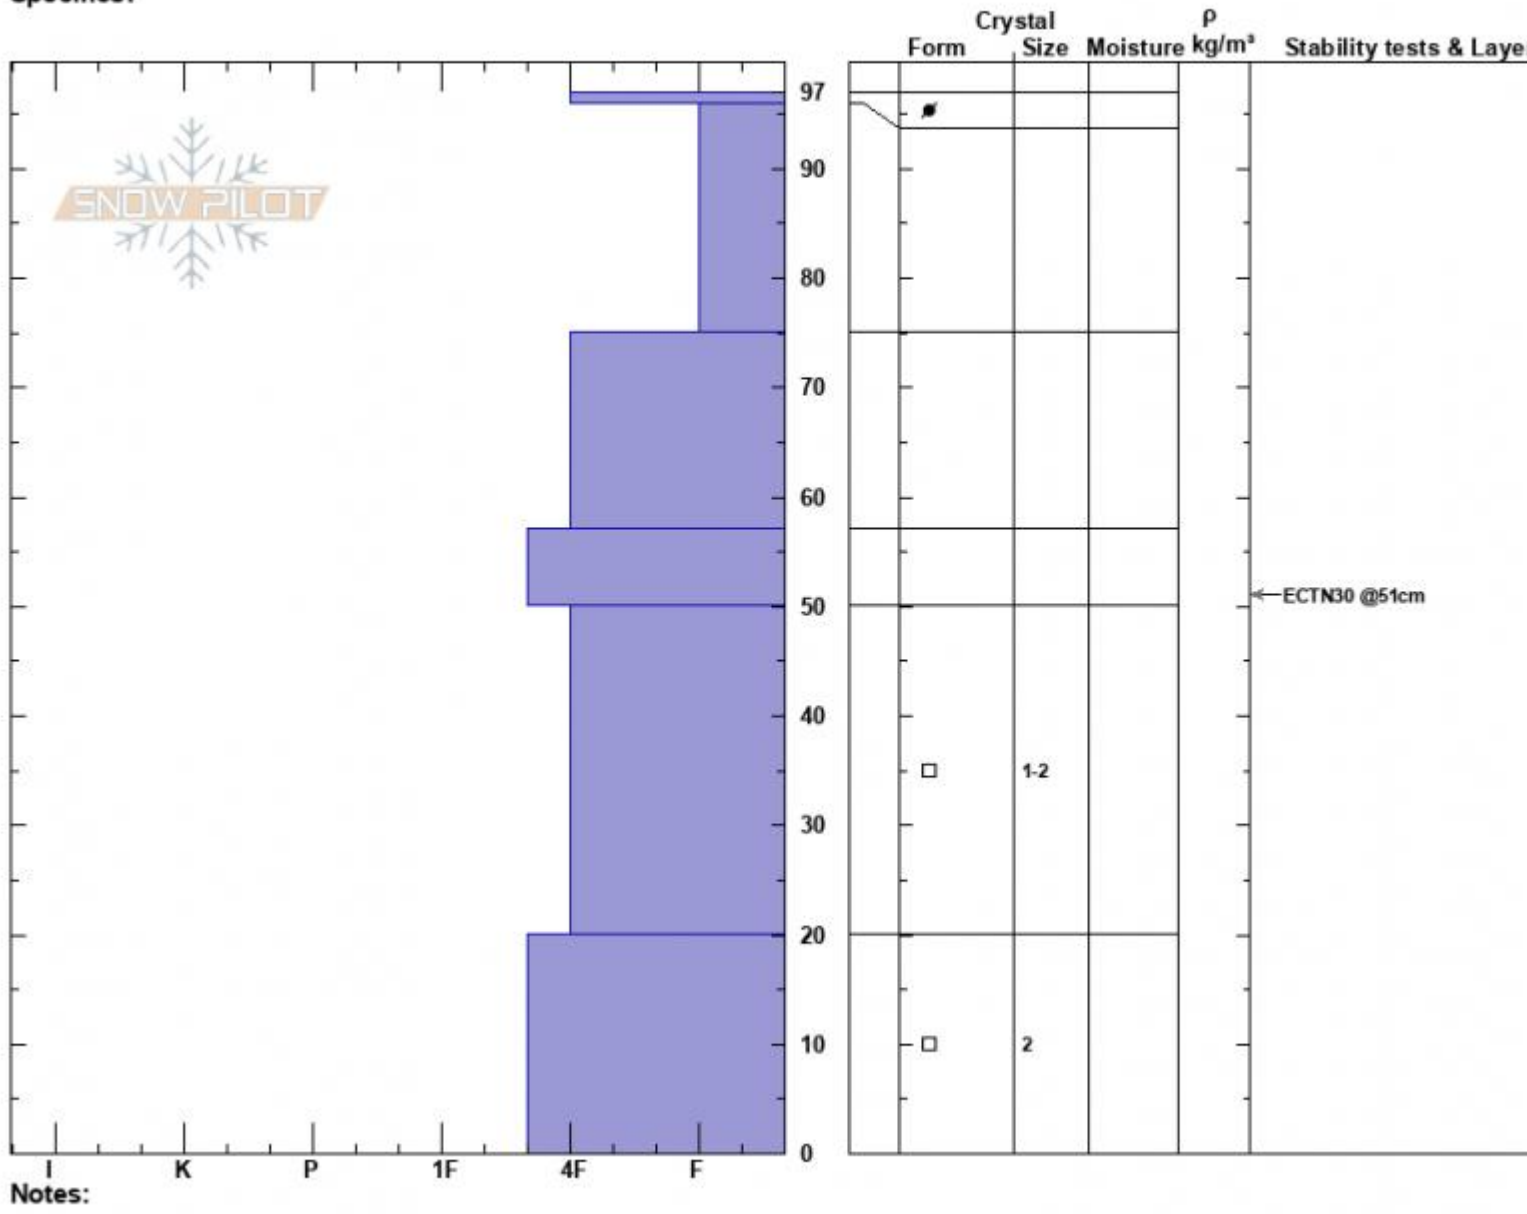

The Throne East Face
 Bridger Range
 MT
 Elevation: 8133 ft
 Aspect: 80°
 Specifics:

Haylee Darby
 12/19/2024 - 12:40pm
 Co-ord: 45.88359N, -110.95069W
 Slope Angle: 30°
 Wind Loading:

Stability:
 Air Temperature: 1°C
 Sky Cover: FEW
 Precipitation: NO
 Wind: W Light Breeze

HS:97
 PF:85
 Layer Notes:

Advisory Region
 Bridger Range
 Longitude
 -110.95W
 Latitude
 45.88N
 Bridger Range, 2024-12-19