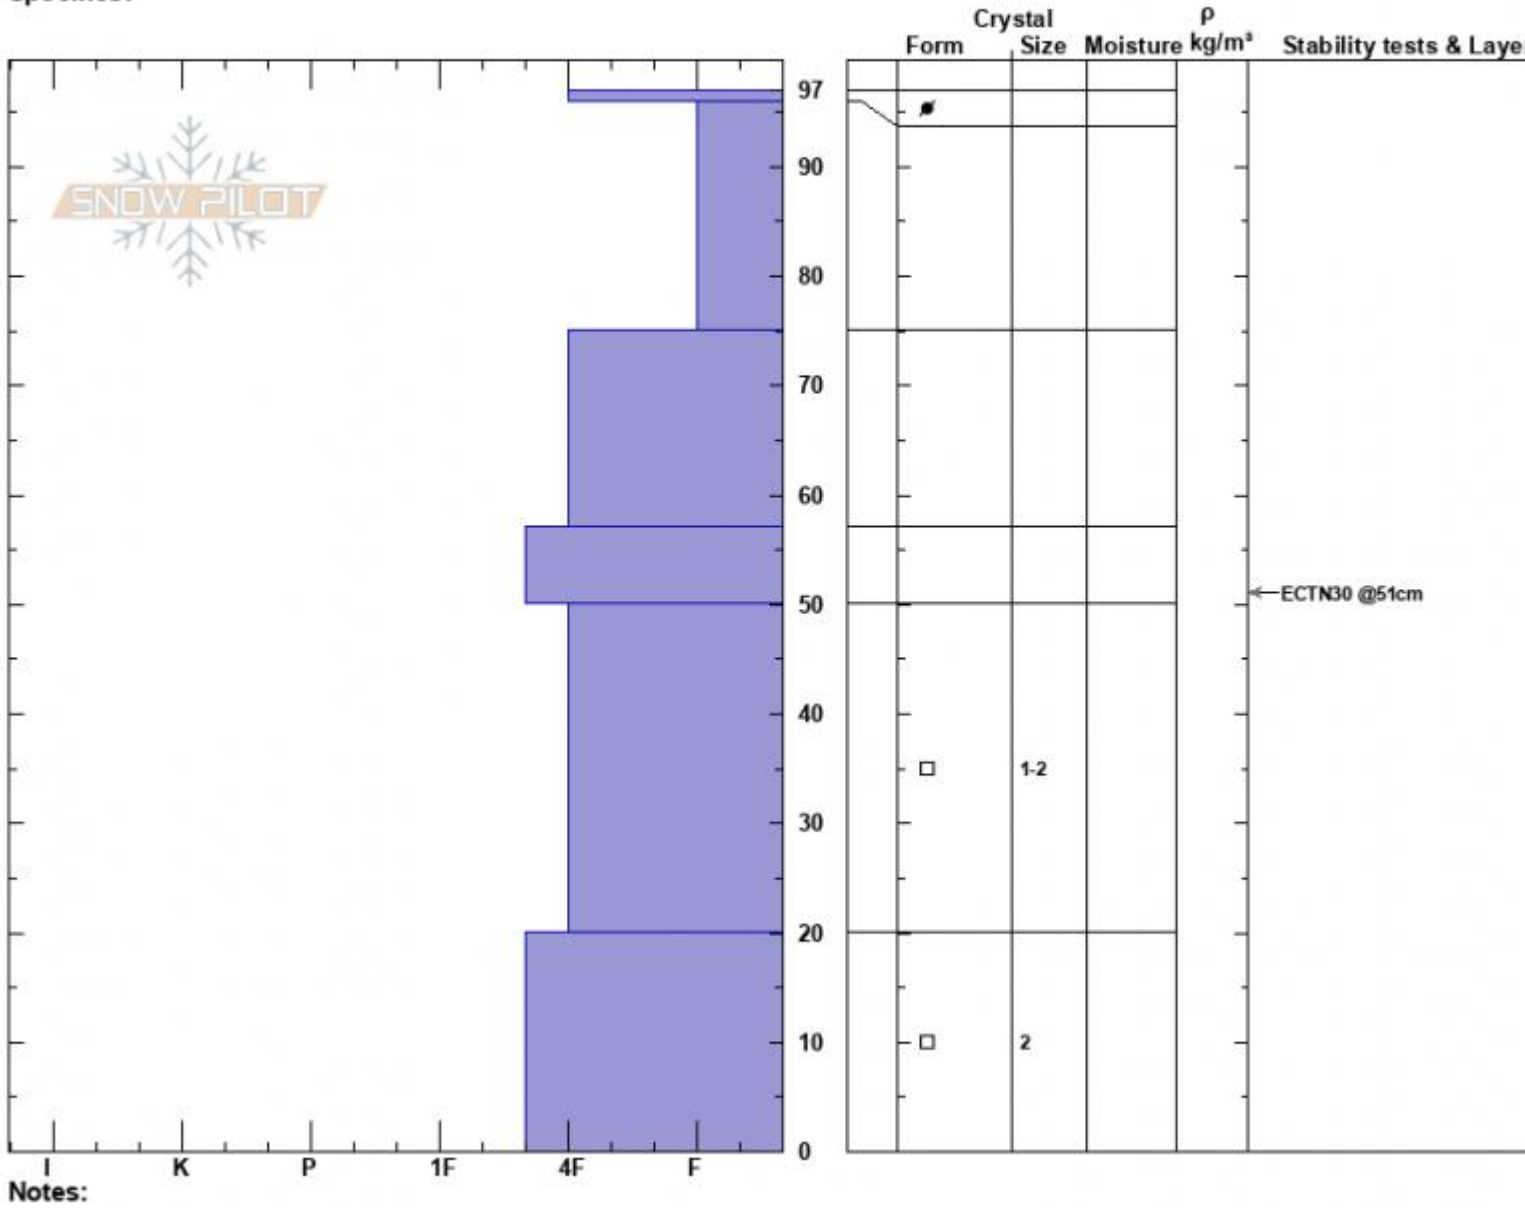

The Throne East Face
 Bridger Range
 MT
 Elevation: 8133 ft
 Aspect: 80°
 Specifics:

Haylee Darby
 12/19/2024 - 12:40pm
 Co-ord: 45.88359N, -110.95069W
 Slope Angle: 30°
 Wind Loading:

Stability:
 Air Temperature: 1°C
 Sky Cover: FEW
 Precipitation: NO
 Wind: W Light Breeze

HS:97
 PF:85
 Layer Notes:

Advisory Region
 Bridger Range
 Longitude
 -110.95W
 Latitude
 45.88N
 Bridger Range, 2024-12-19