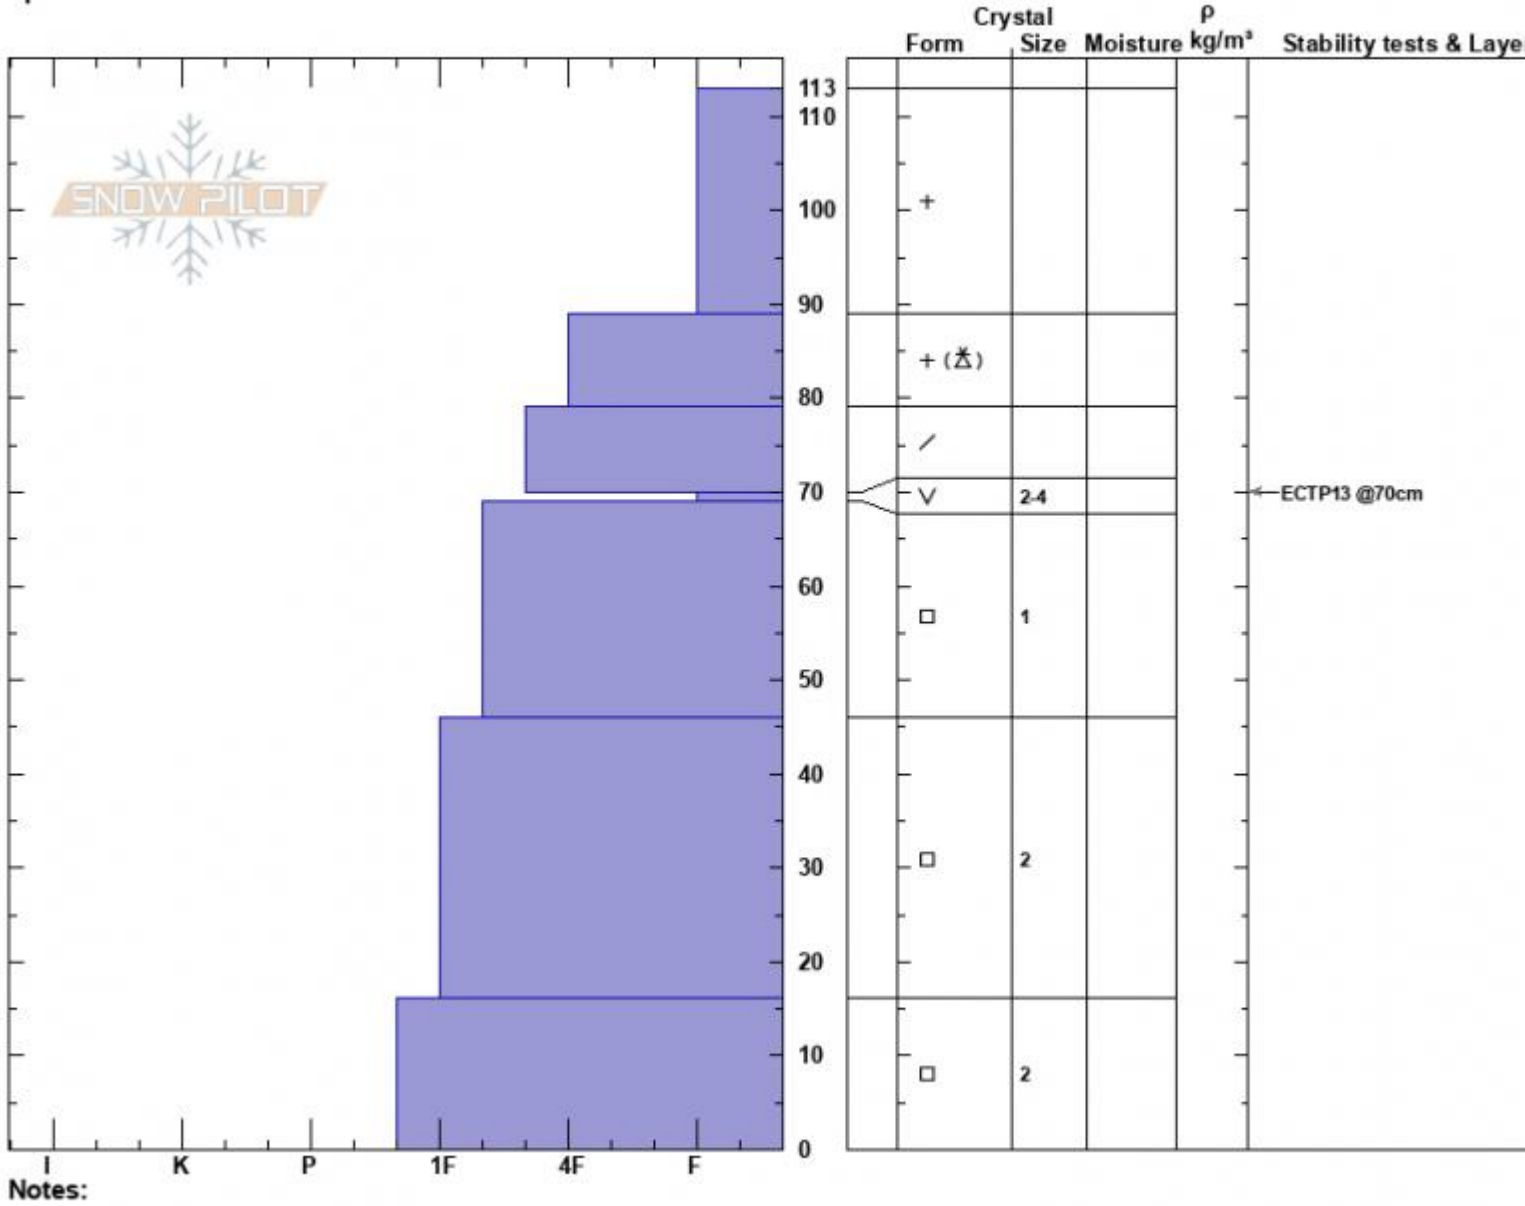

Almost Died  
 Cooke City  
 MT  
 Elevation: 9420 ft  
 Aspect: 12°  
 Specifics:

Haylee Darby  
 12/16/2024 - 2:44pm  
 Co-ord: 45.04994N, -109.92896W  
 Slope Angle: 25°  
 Wind Loading:

Stability:  
 Air Temperature: -7°C  
 Sky Cover: OVC  
 Precipitation: S1  
 Wind: W Calm

HS:113 Layer Notes:

Advisory Region  
 Cooke City  
 Longitude  
 -109.95W  
 Latitude  
 45.06N  
 Cooke City, 2024-12-16