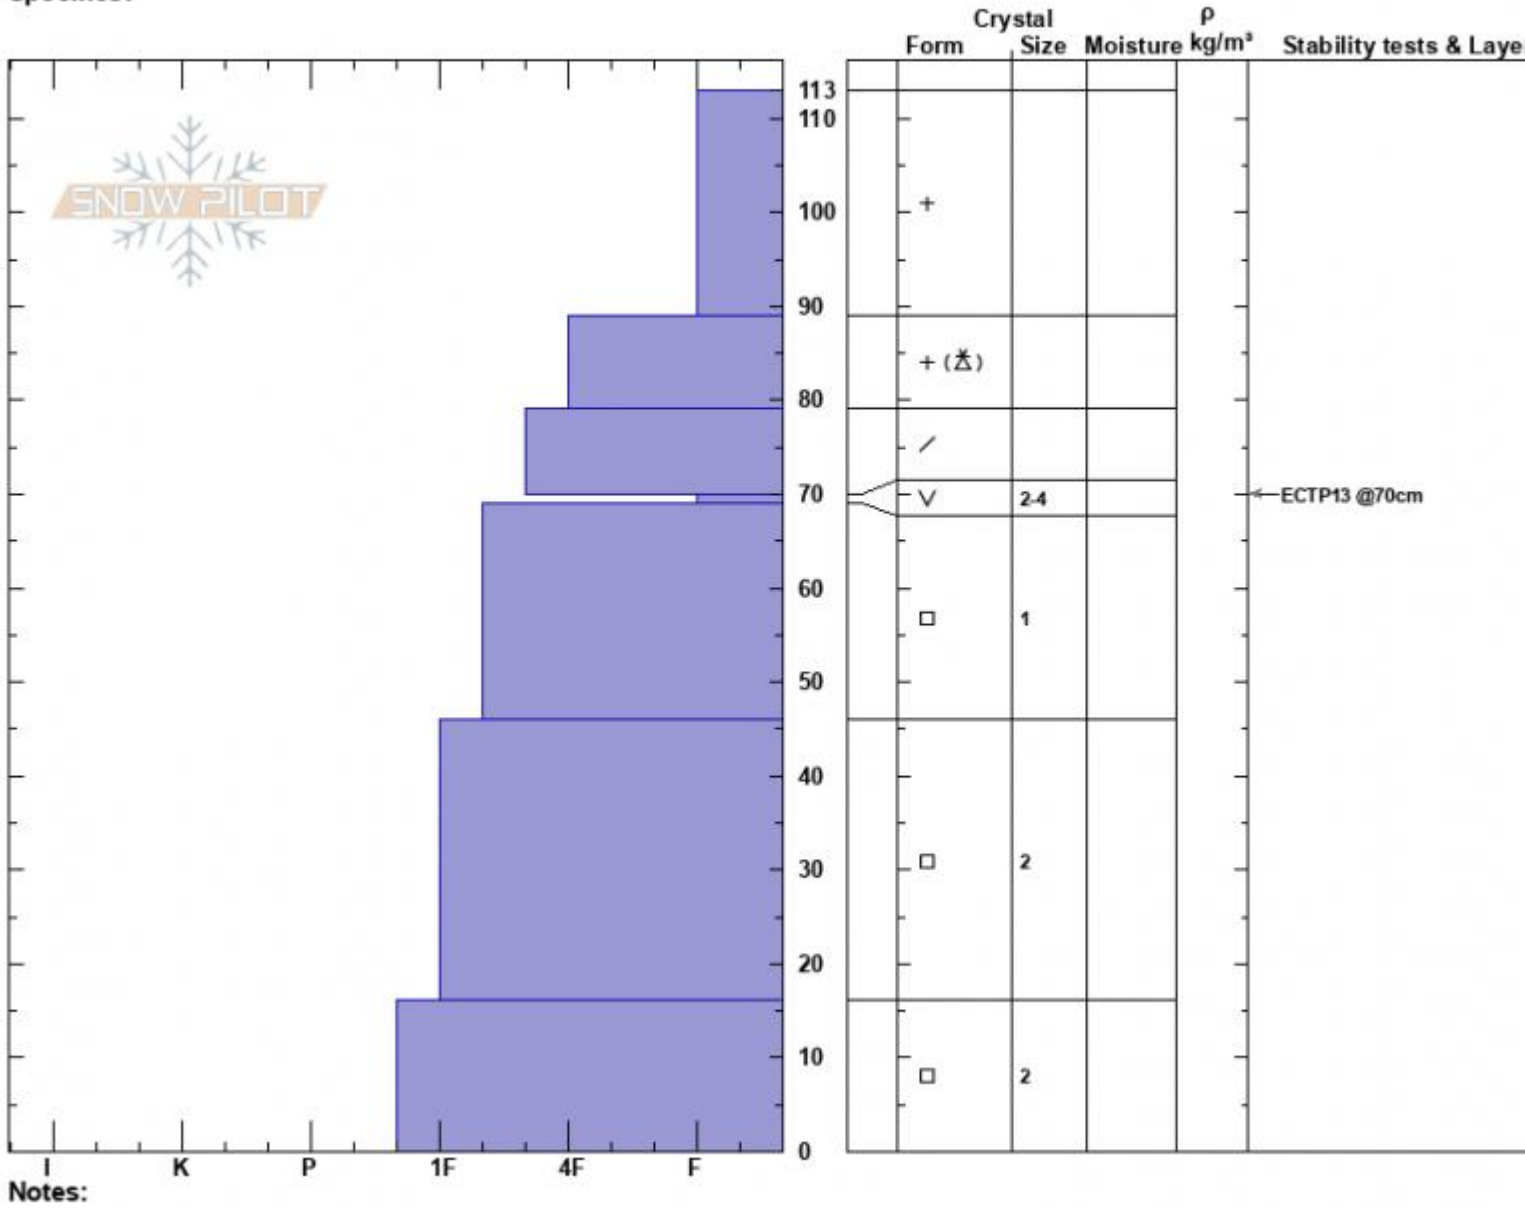

Almost Died  
 Cooke City  
 MT  
 Elevation: 9420 ft  
 Aspect: 12°  
 Specifics:

Haylee Darby  
 12/16/2024 - 2:44pm  
 Co-ord: 45.04994N, -109.92896W  
 Slope Angle: 25°  
 Wind Loading:

Stability:  
 Air Temperature: -7°C  
 Sky Cover: OVC  
 Precipitation: S1  
 Wind: W Calm

HS:113 Layer Notes:

Notes:  
 Advisory Region  
 Cooke City  
 Longitude  
 -109.95W  
 Latitude  
 45.06N  
 Cooke City, 2024-12-16