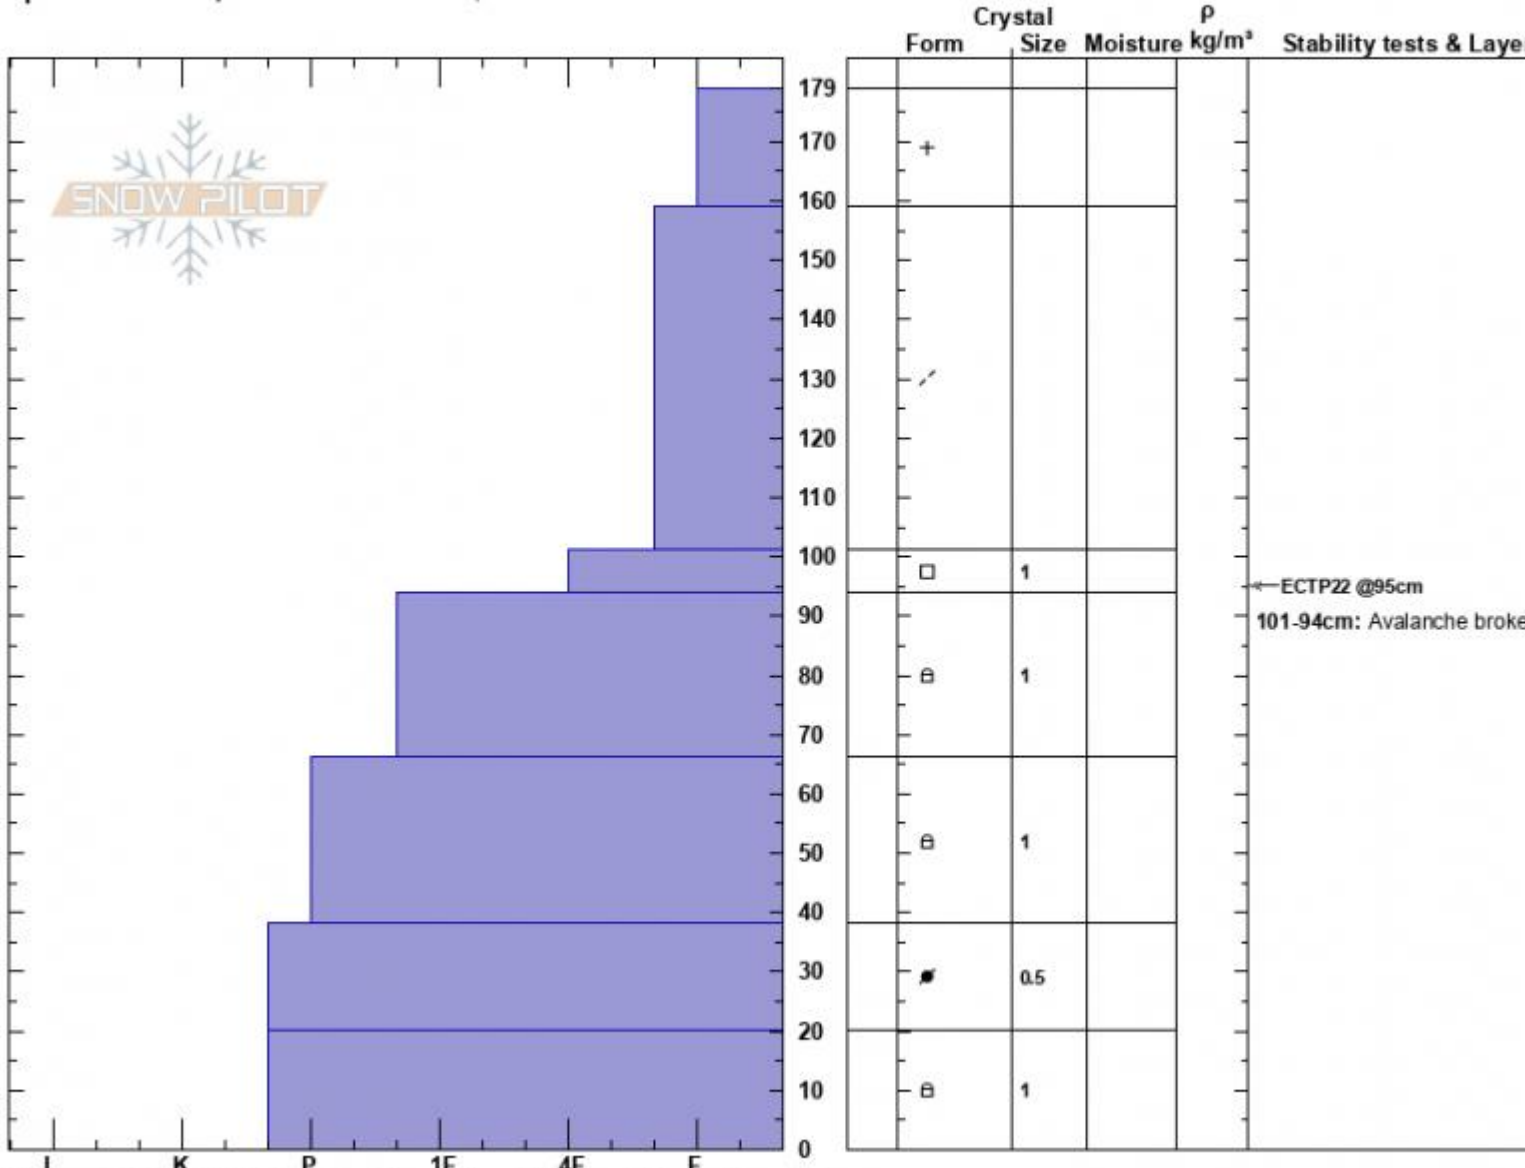

Henderson Crown ASr
 Cooke City
 MT
 Elevation: 8997 ft
 Aspect: 86°
 Specifics: Pit is adjacent to avalanche: crown;

Haylee Darby
 12/16/2024 - 12:45pm
 Co-ord: 45.04595N, -109.92256W
 Slope Angle: 38°
 Wind Loading: yes

Stability:
 Air Temperature: -7°C
 Sky Cover: OVC
 Precipitation: S2
 Wind: W Light Breeze

HS:179 **Layer Notes:**
 101-94cm: Avalanche broke here

Notes: SS-ASr-R3-D1-I, 100' wide, 50' vertical run. Skier remote triggered from 50' away.

Advisory Region
 Cooke City
 Longitude
 -109.95W
 Latitude
 45.06N
 Cooke City, 2024-12-16