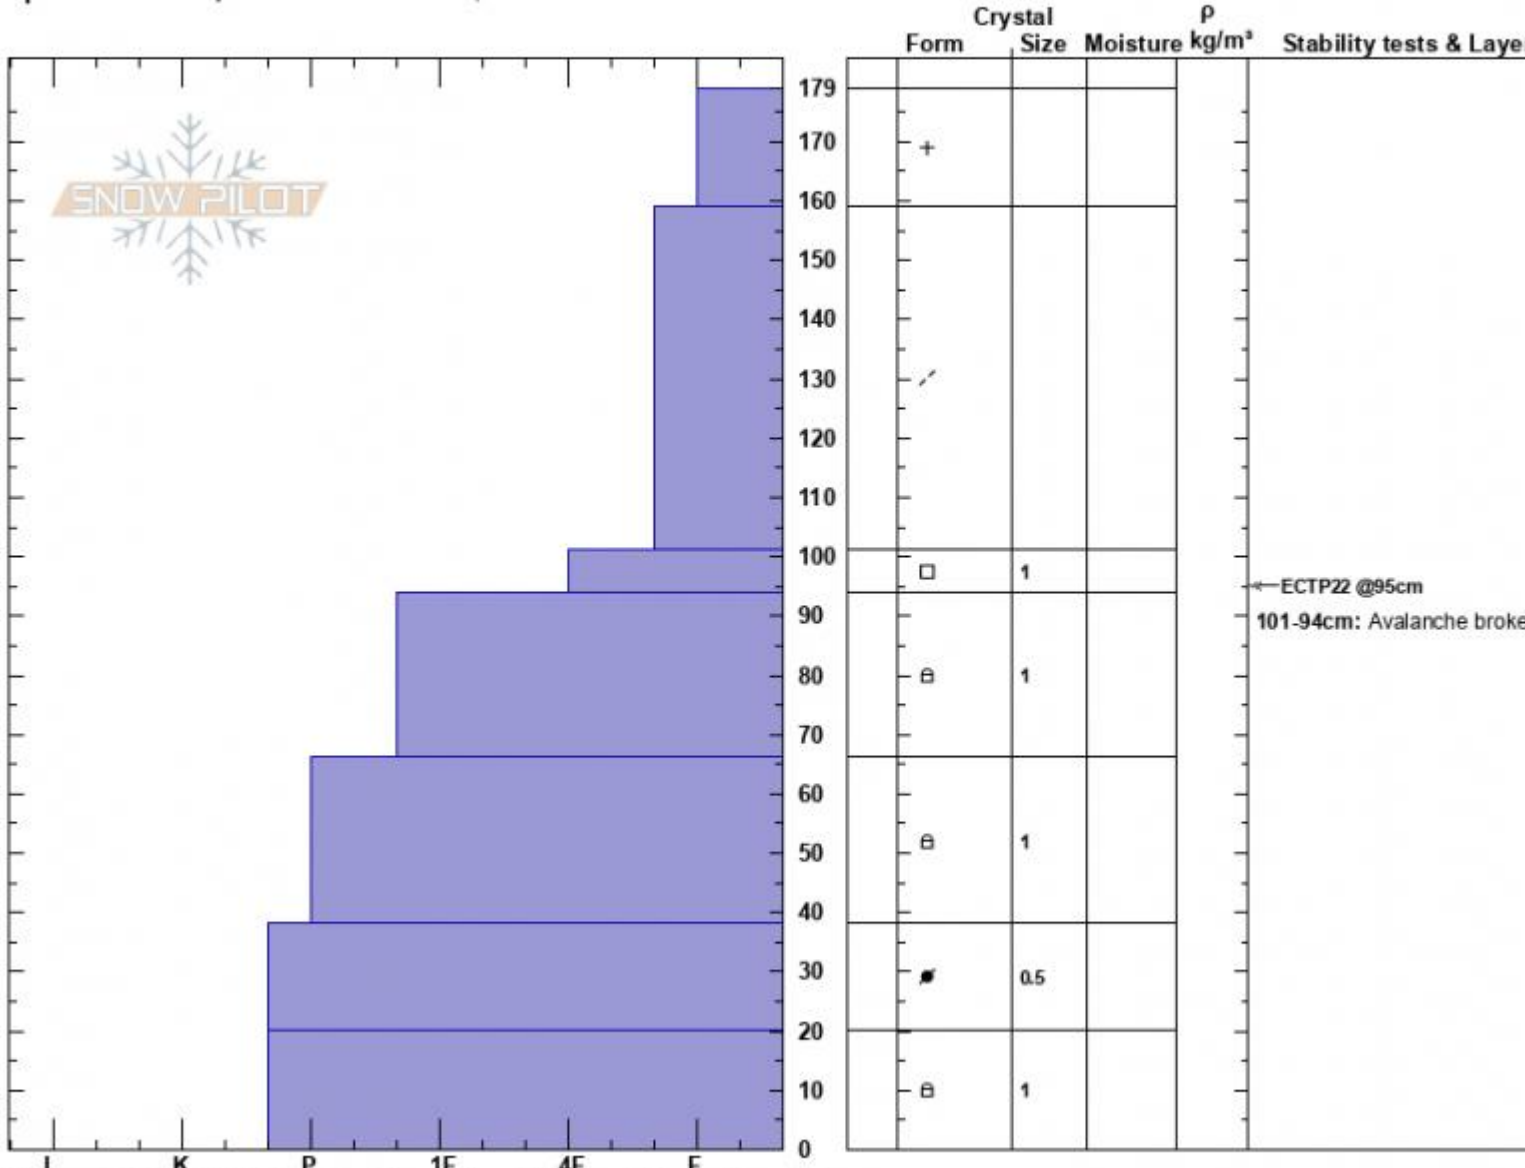

Henderson Crown ASr
 Cooke City
 MT
 Elevation: 8997 ft
 Aspect: 86°
 Specifics: Pit is adjacent to avalanche: crown;

Haylee Darby
 12/16/2024 - 12:45pm
 Co-ord: 45.04595N, -109.92256W
 Slope Angle: 38°
 Wind Loading: yes

Stability:
 Air Temperature: -7°C
 Sky Cover: OVC
 Precipitation: S2
 Wind: W Light Breeze

HS:179 Layer Notes:
 101-94cm: Avalanche broke here

Notes: SS-ASr-R3-D1-I, 100' wide, 50' vertical run. Skier remote triggered from 50' away.

Advisory Region
 Cooke City
 Longitude
 -109.95W
 Latitude
 45.06N
 Cooke City, 2024-12-16