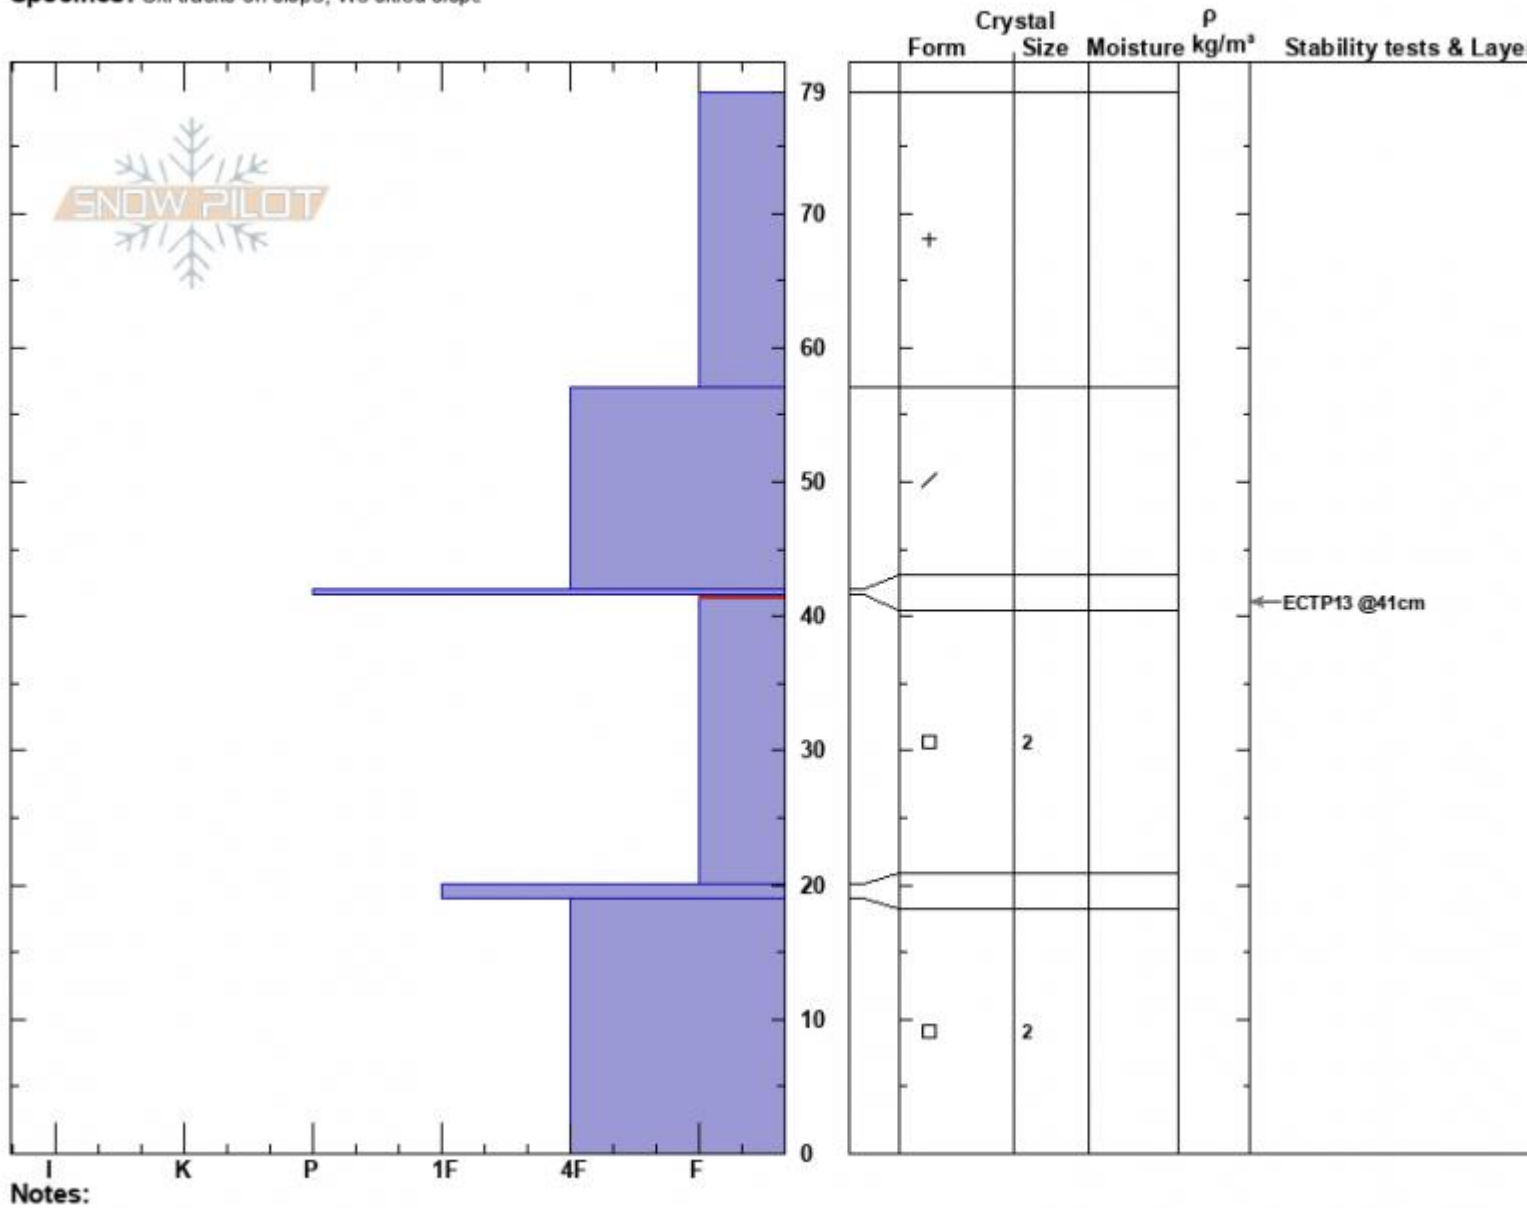

Tyler's
 Madison Range-N
 MT
 Elevation: 9000 ft
 Aspect: 270°
 Specifics: Ski tracks on slope; We skied slope

Ian Hoyer
 12/18/2024 - 11:00am
 Co-ord: 45.32341N, -111.38254W
 Slope Angle: 29°
 Wind Loading: no

Stability: Fair
 Air Temperature:
 Sky Cover: OVC
 Precipitation: NO
 Wind: S Strong

HS:79
 PF:65
 PS:15
 Layer Notes:
 41.5-20cm: Problematic layer

Notes:
 Advisory Region
 Northern Madison
 Longitude
 -111.39W
 Latitude
 45.34N
 Northern Madison, 2024-12-18