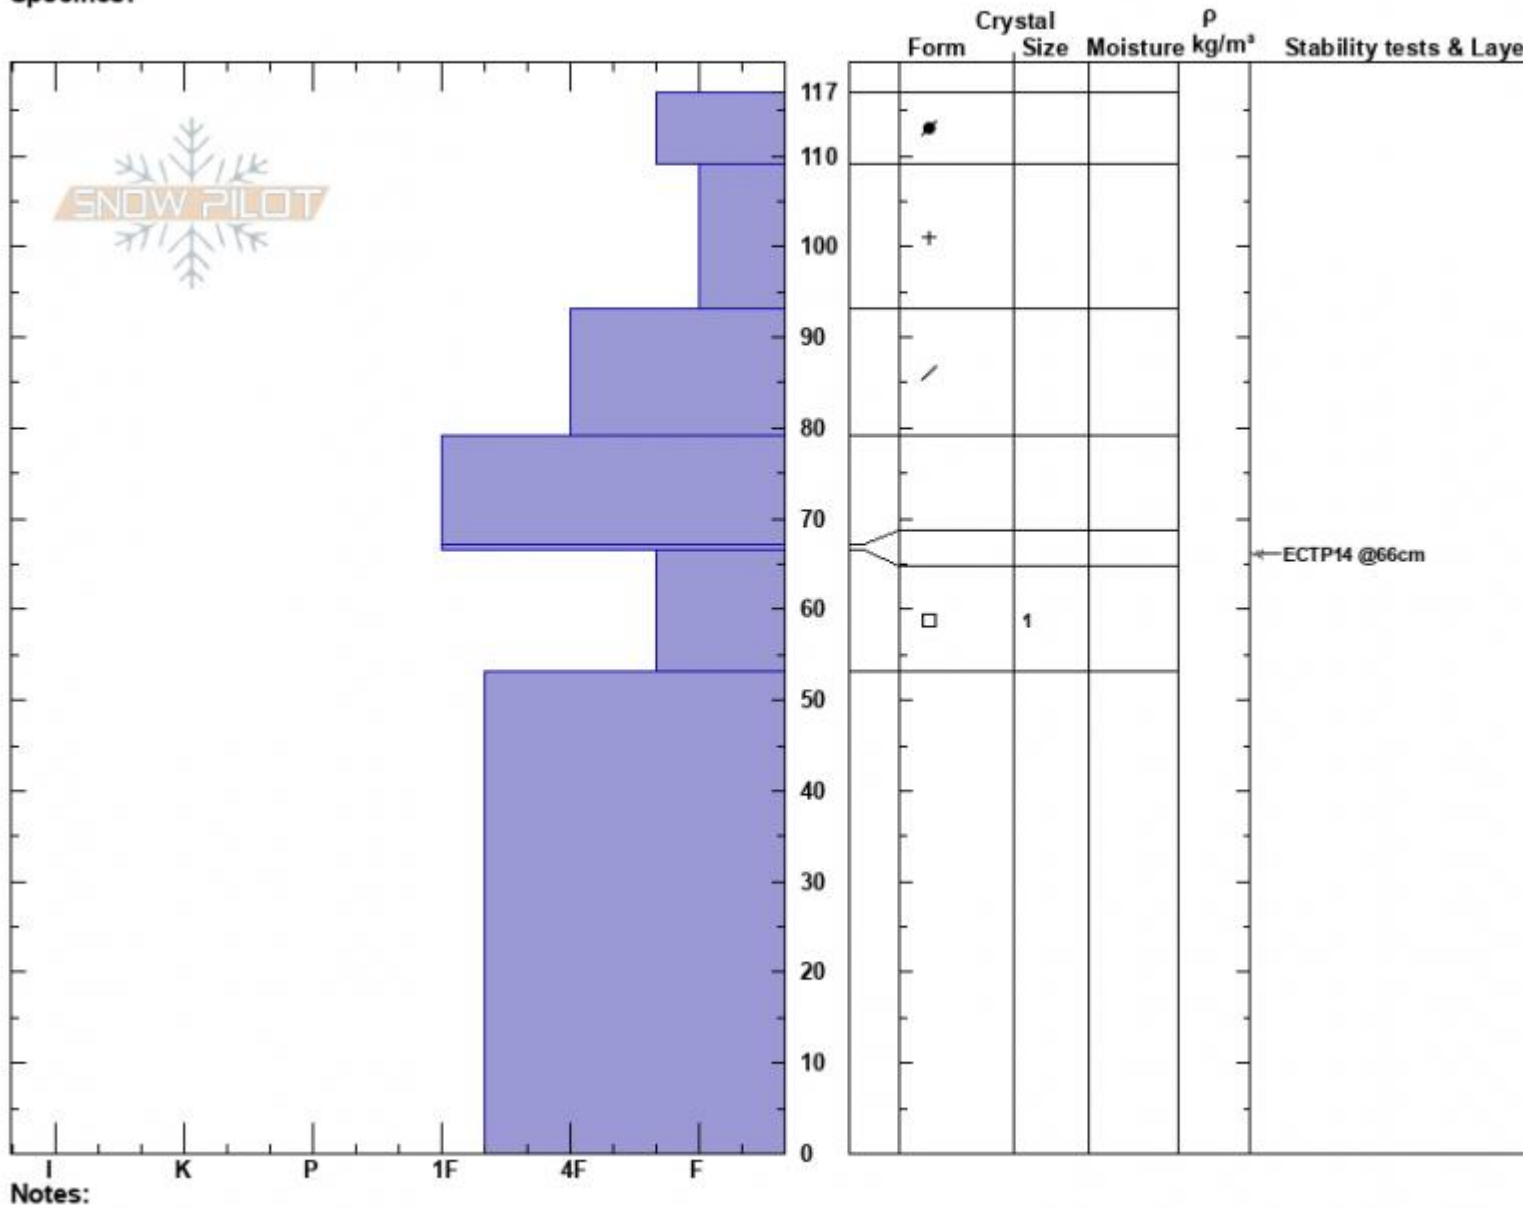

Middle Basin
 Madison Range-N
 MT
 Elevation: 9300 ft
 Aspect: 75°
 Specifics:

Ian Hoyer
 12/18/2024 - 12:00pm
 Co-ord: 45.32954N, -111.38143W
 Slope Angle: 31°
 Wind Loading: previous

Stability: Poor
 Air Temperature:
 Sky Cover: OVC
 Precipitation: S-1
 Wind: S Strong

HS:117
 PF:75
 PS:15
 Layer Notes:

Advisory Region
 Northern Madison
 Longitude
 -111.39W
 Latitude
 45.34N
 Northern Madison, 2024-12-18