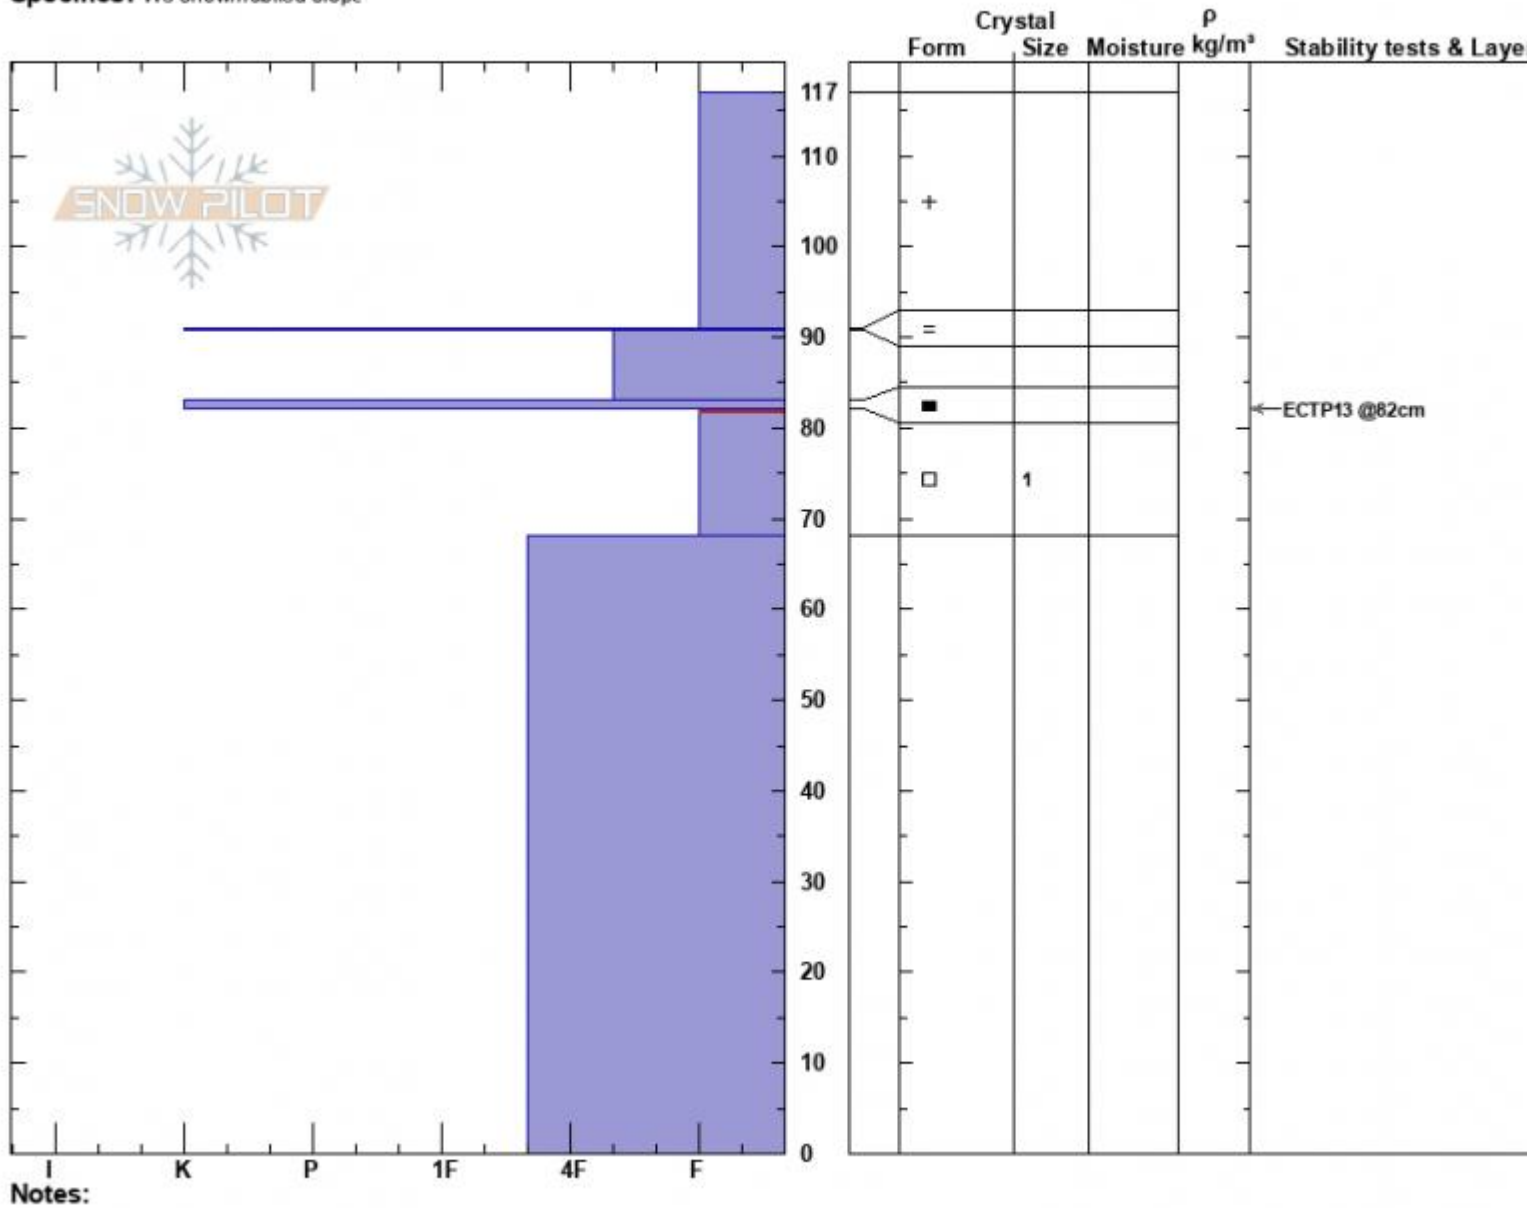

Top of Yale Ck
 Centennial Range
 ID
 Elevation: 9053 ft
 Aspect: 26°
 Specifics: We snowmobiled slope

Mark Staples
 12/17/2024 - 1:00pm
 Co-ord: 44.55396N, -111.46487W
 Slope Angle: 19°
 Wind Loading: no

Stability:
 Air Temperature:
 Sky Cover:
 Precipitation:
 Wind:

HS:117 Layer Notes:
 82-68cm: Problematic layer

NE facing IP profile

Advisory Region
 Island Park
 Longitude
 -111.46W
 Latitude
 44.55N

Island Park, 2024-12-17