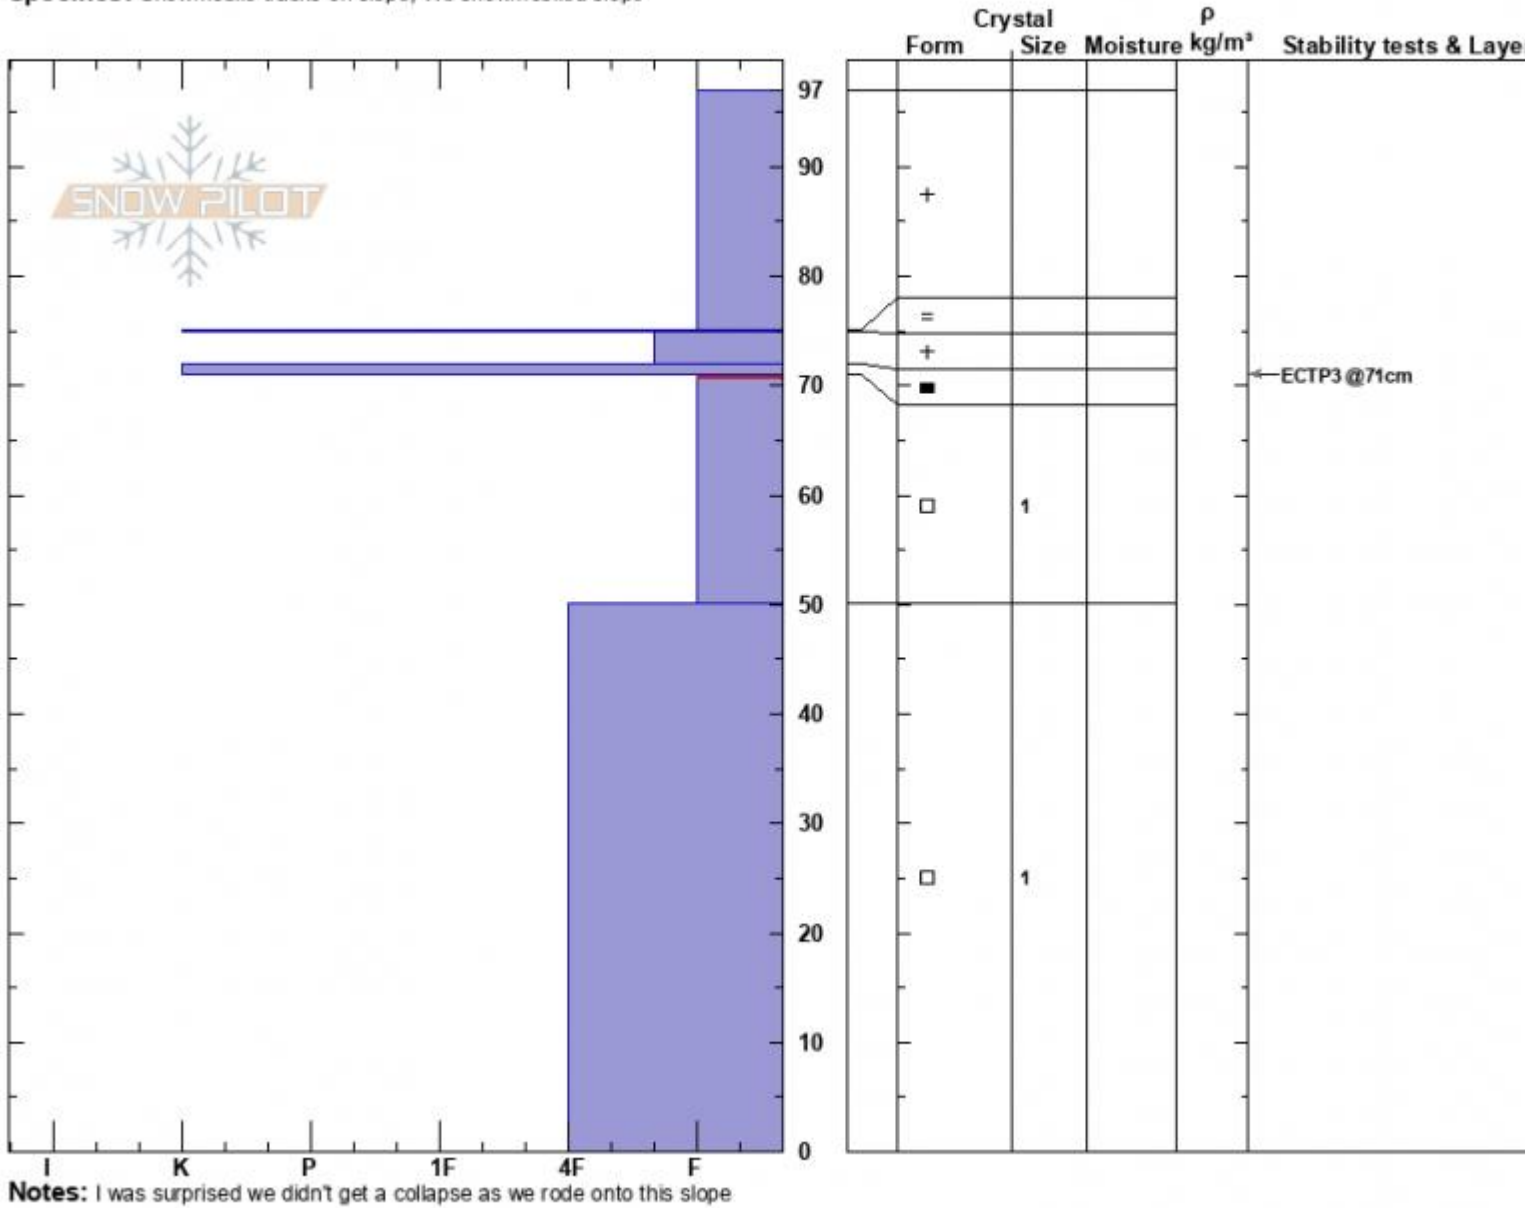

E Fk Upper Yale
 Centennial Range
 ID
 Elevation: 8984 ft
 Aspect: 73°
 Specifics: Snowmobile tracks on slope; We snowmobiled slope

Mark Staples
 12/17/2024 - 11:00am
 Co-ord: 44.55312N, -111.44426W
 Slope Angle: 26°
 Wind Loading: no

Stability:
 Air Temperature:
 Sky Cover: CLR
 Precipitation: NO
 Wind:

HS:97
 Layer Notes:
 71-50cm: Problematic layer

E facing IP profile

Advisory Region
 Island Park
 Longitude
 -111.46W
 Latitude
 44.55N