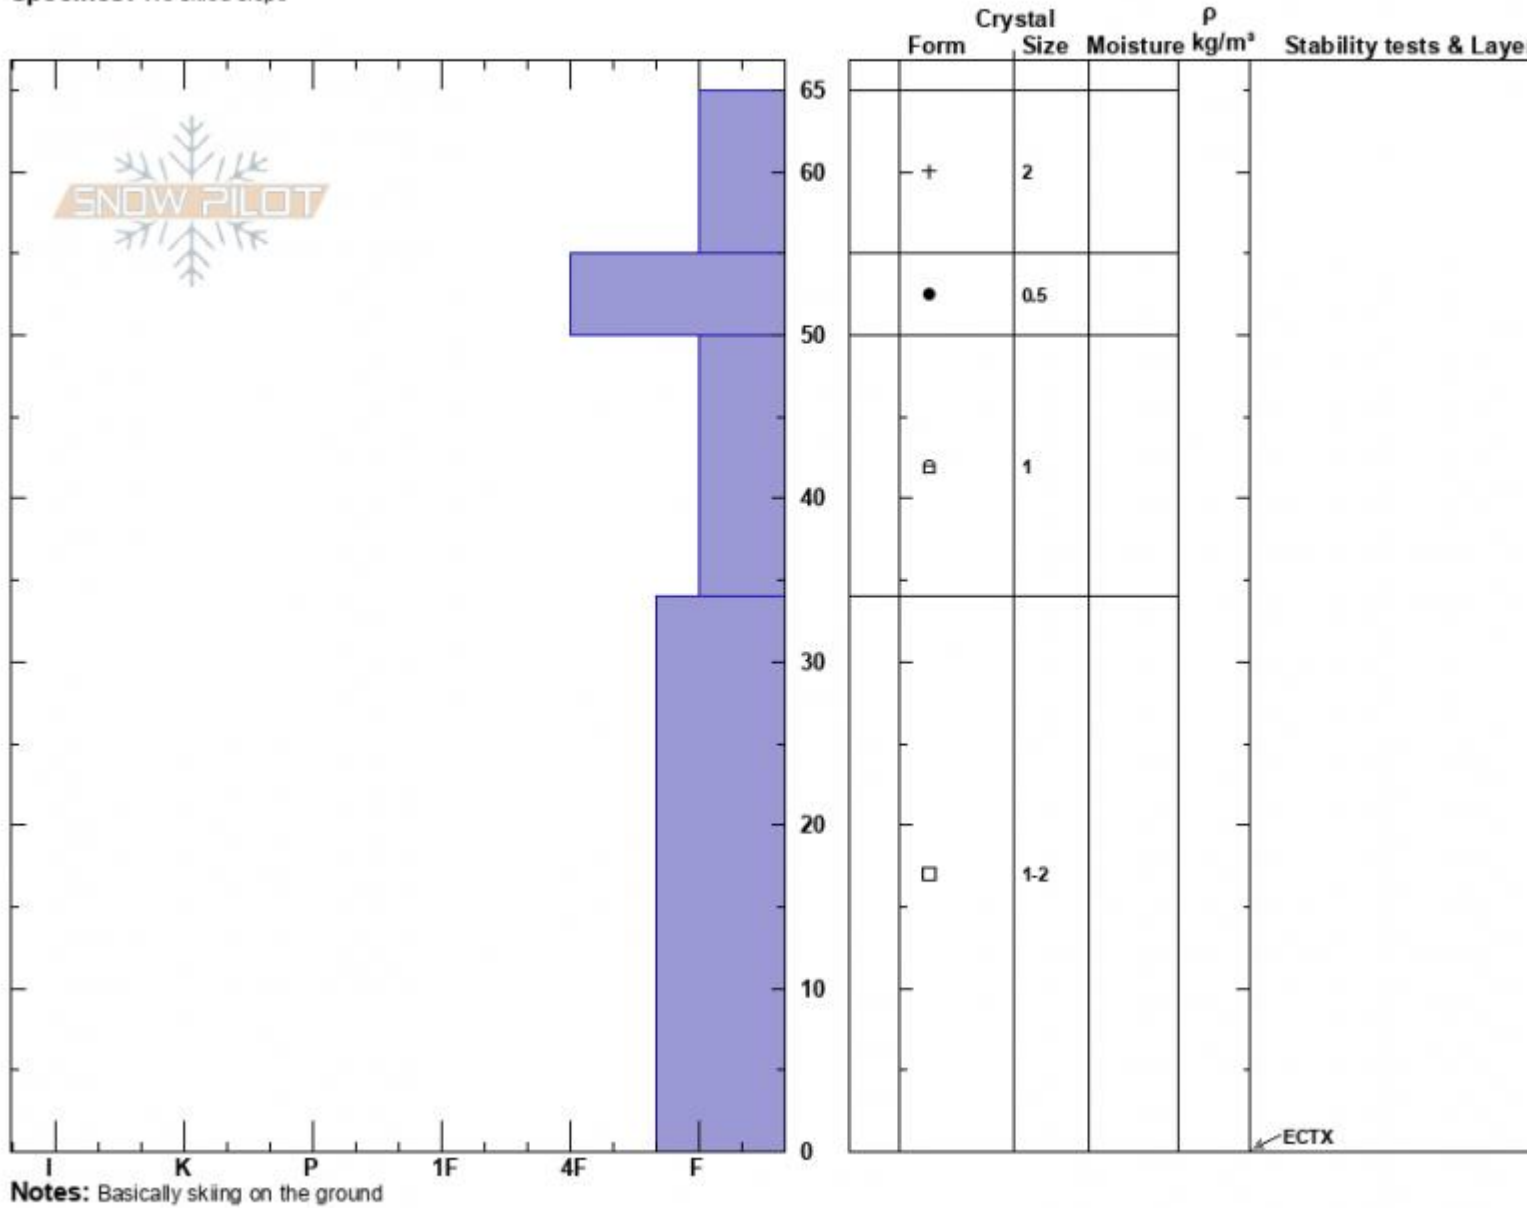

Bacon Rind Meadows
 Madison Range-S
 MT
 Elevation: 8875 ft
 Aspect: E
 Specifics: We skied slope

Mike Lavery
 12/16/2024 - 11:22am
 Co-ord: 44.95865N, -111.09927W
 Slope Angle: 24°
 Wind Loading: no

Stability: Good
 Air Temperature:
 Sky Cover: OVC
 Precipitation: S1
 Wind: S Moderate

HS:65
 PF:65
 PS:40
 Layer Notes:
 34-0cm: Problematic layer

Advisory Region
 Southern Madison
 Longitude
 -111.10W
 Latitude
 44.96N
 Southern Madison, 2024-12-16