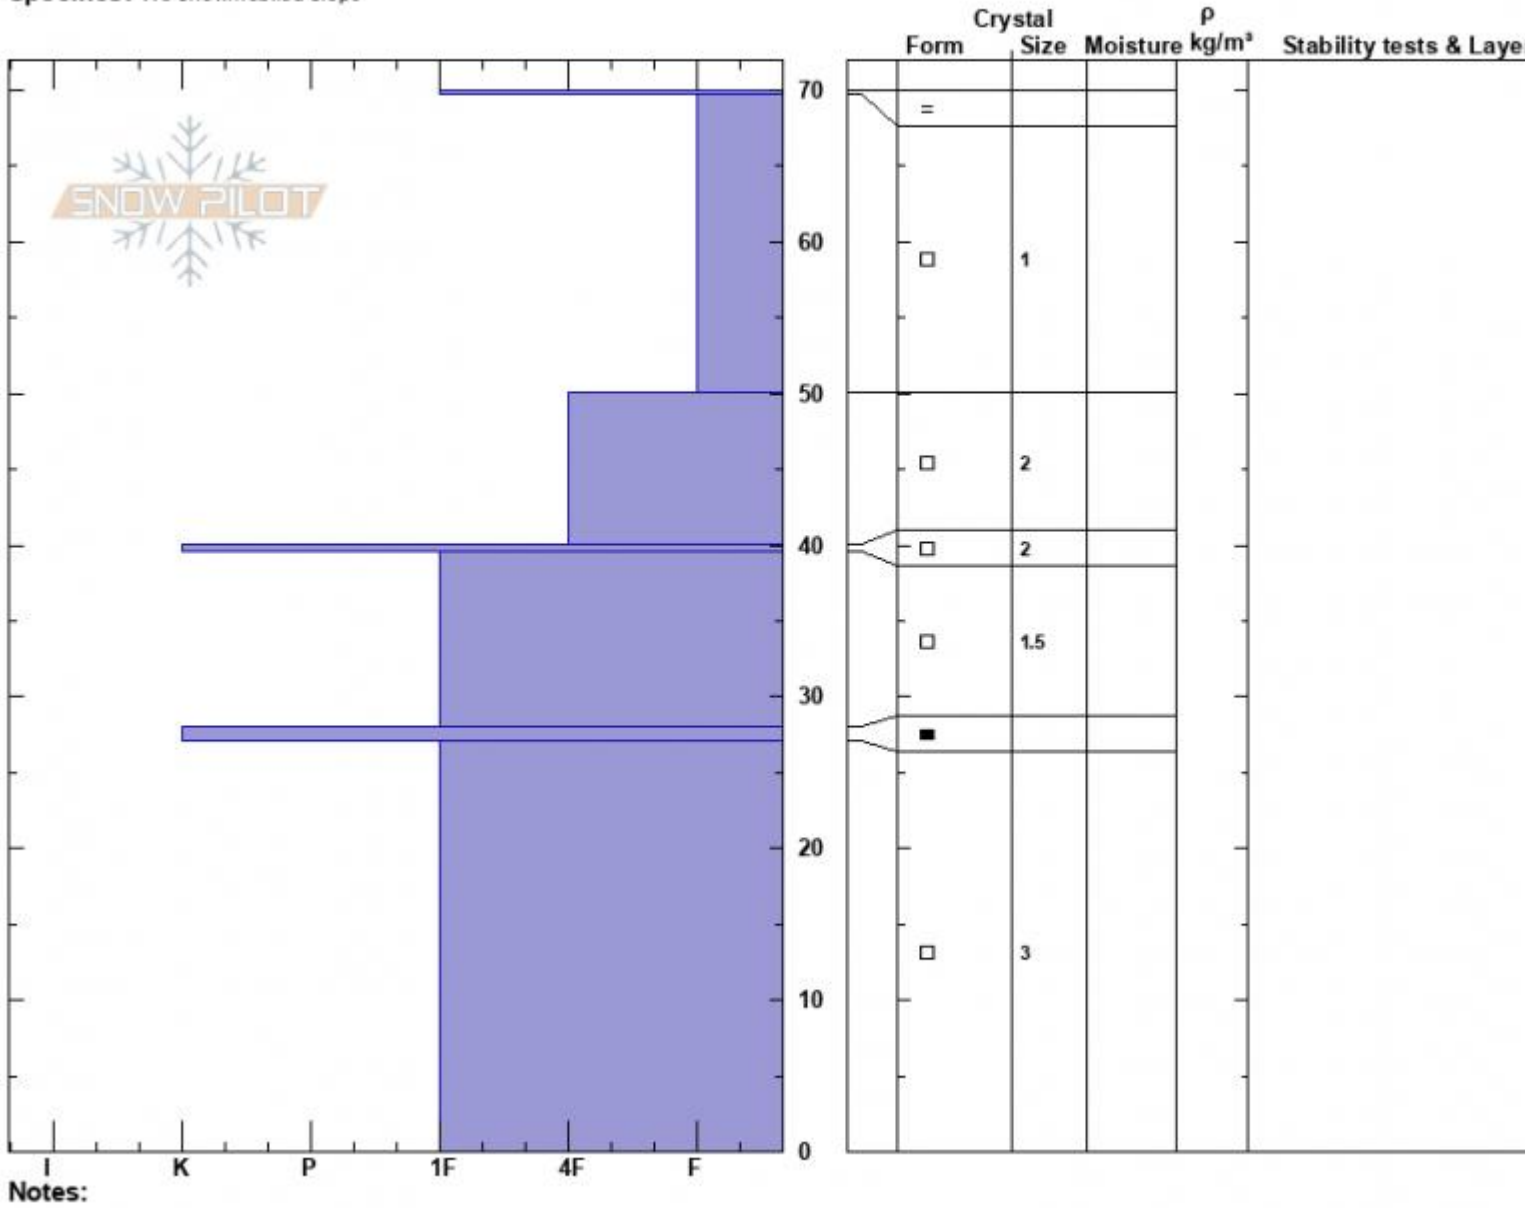

S Rim Yale Ck 2
 Centennial Range
 ID
 Elevation: 8780 ft
 Aspect: 120°
 Specifics: We snowmobiled slope

Mark Staples
 12/14/2024 - 2:30pm
 Co-ord: 44.53485N, -111.45803W
 Slope Angle: 10°
 Wind Loading: no

Stability: Good
 Air Temperature:
 Sky Cover: OVC
 Precipitation: S-1
 Wind:

HS:70
 Layer Notes:
 69.7-50cm: Problematic layer

ESE aspect pit profile Yale Ck

Advisory Region
 Island Park
 Longitude
 -111.46W

Latitude

44.55N

Island Park, 2024-12-14