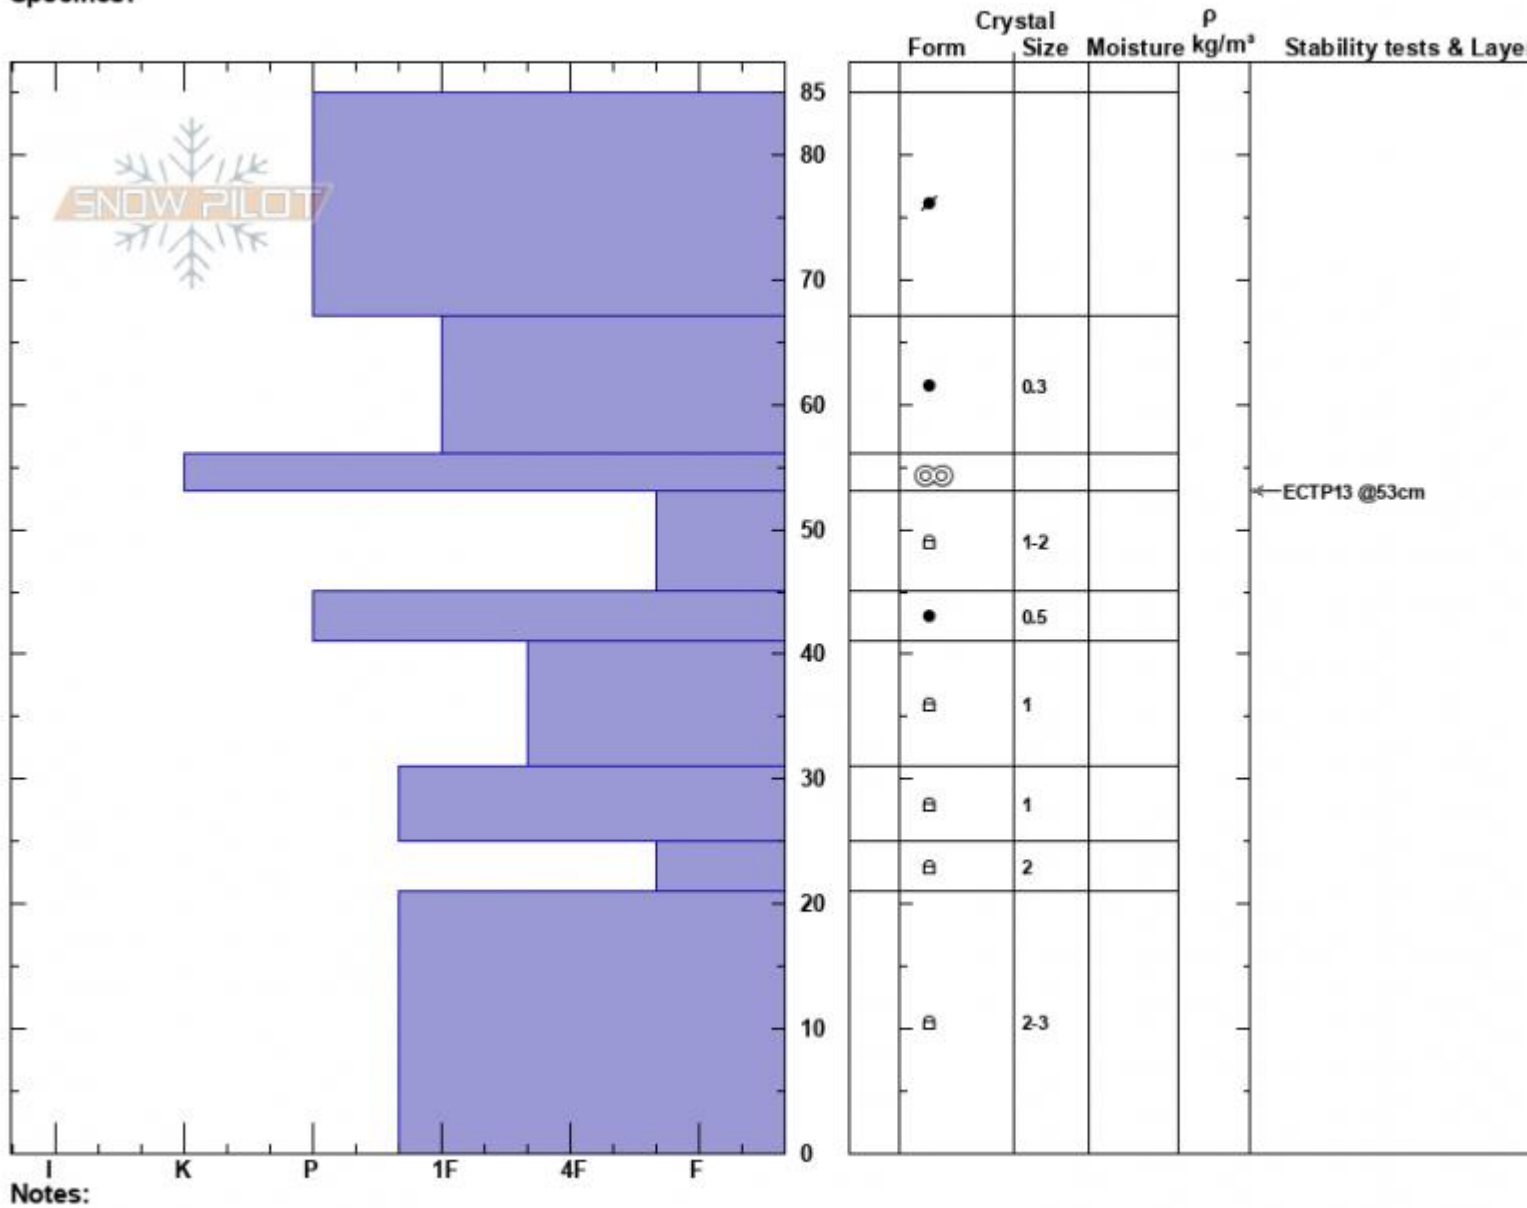

Saddle - Skyline
 Bridger Range
 MT
 Elevation: 9072 ft
 Aspect: 74°
 Specifics:

Haylee Darby
 12/14/2024 - 11:15am
 Co-ord: 45.79359N, -110.93564W
 Slope Angle: 32°
 Wind Loading: previous

Stability:
 Air Temperature: 0°C
 Sky Cover: BKN
 Precipitation: NO
 Wind: W Moderate

HS:85
 PF:30
 PS:1

Layer Notes:

Advisory Region
 Bridger Range
 Longitude
 -110.94W
 Latitude
 45.79N
 Bridger Range, 2024-12-14