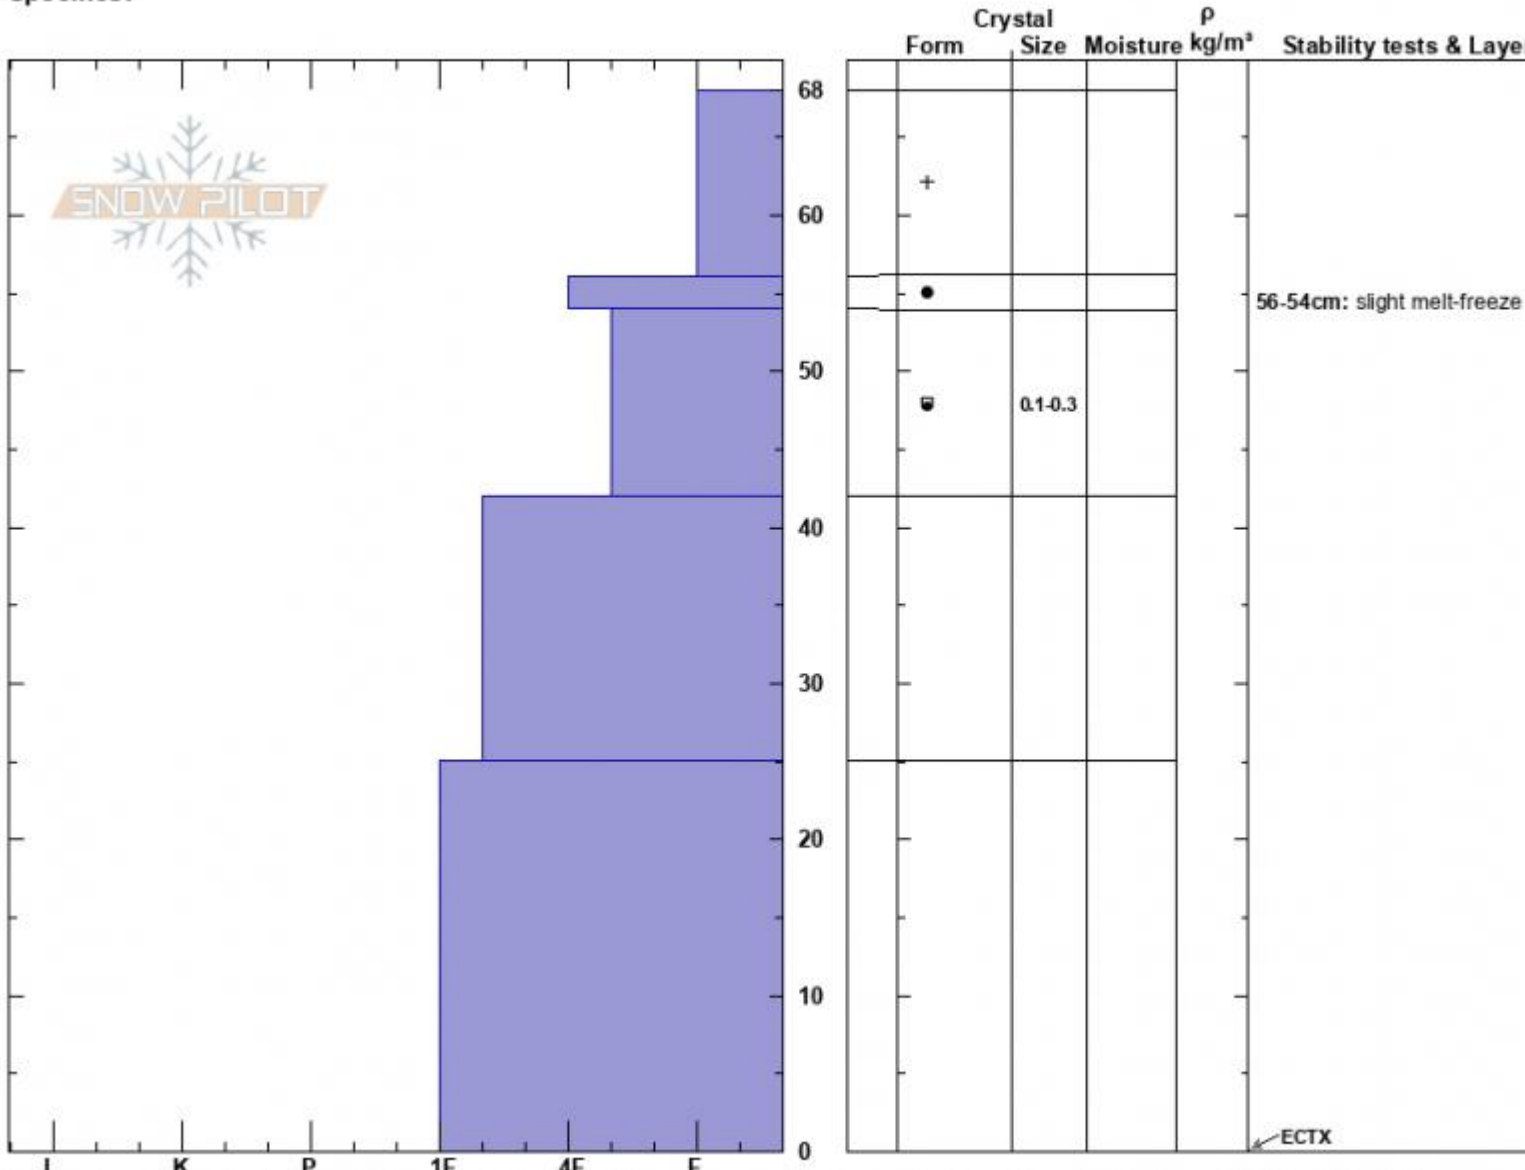

Texas Meadows north  
 Bridger Range  
 MT  
 Elevation: 7860 ft  
 Aspect: 307°  
 Specifics:

Mark Staples  
 12/10/2024 - 11:30am  
 Co-ord: 45.84041N, -110.93538W  
 Slope Angle: 19°  
 Wind Loading: no

Stability: Good  
 Air Temperature:  
 Sky Cover: FEW  
 Precipitation:  
 Wind: NW Moderate

HS:68  
 Layer Notes:  
 56-54cm: slight melt-freeze  
 54-42cm: Problematic layer

Notes: Overall surprisingly supportable snowpack. Faceting of the old snow surface that was just buried is evident but generally minimal. The bridgers experience more melt-freeze than other areas due to lower elevations.

Snow profile N facing by Texas Meadow

Advisory Region  
 Bridger Range  
 Longitude  
 -110.94W

Latitude

45.84N

Bridger Range, 2024-12-10