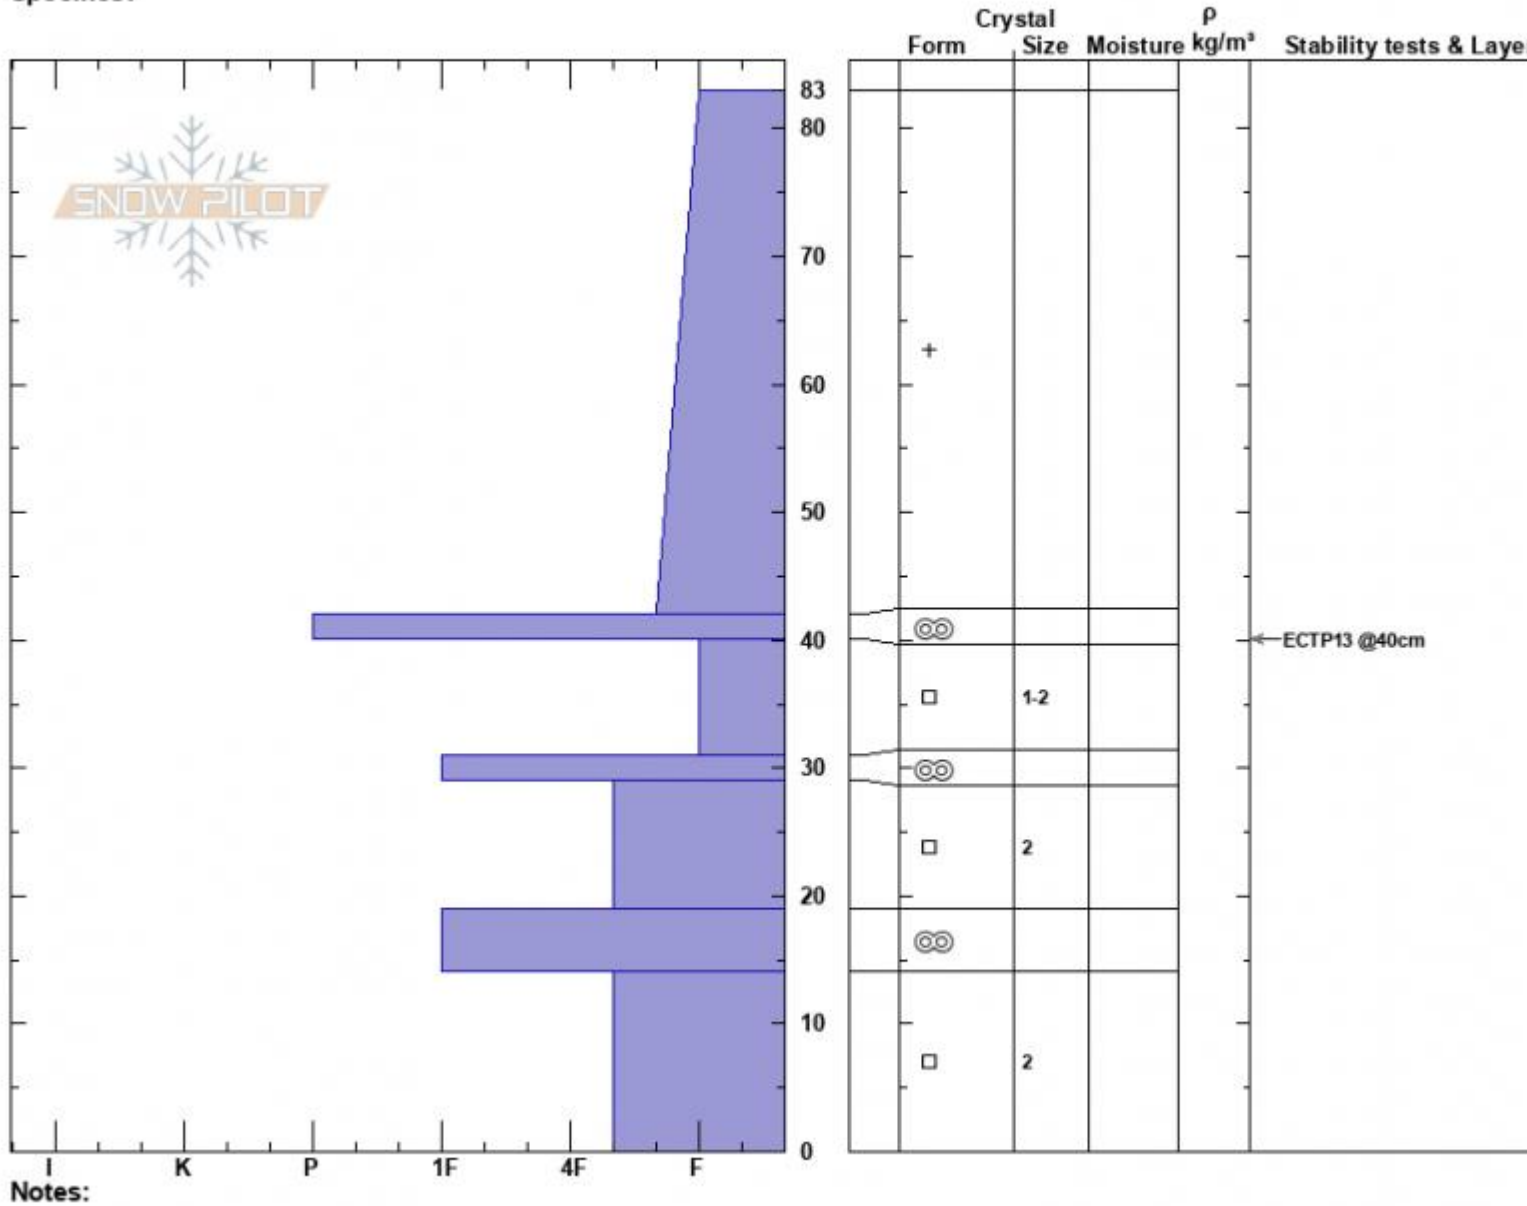

Blackmore SE Face
 Gallatin Range-N
 MT
 Elevation: 9705 ft
 Aspect: 115°
 Specifics:

Haylee Darby
 12/10/2024 - 12:45pm
 Co-ord: 45.44581N, -111.00166W
 Slope Angle: 26°
 Wind Loading: no

Stability:
 Air Temperature: -6°C
 Sky Cover: BKN
 Precipitation: NO
 Wind: W Light Breeze

HS:83
 PF:45
 PS:30
 Layer Notes:

Notes:
 Advisory Region
 Northern Gallatin
 Longitude
 -111.00W
 Latitude
 45.44N
 Northern Gallatin, 2024-12-10