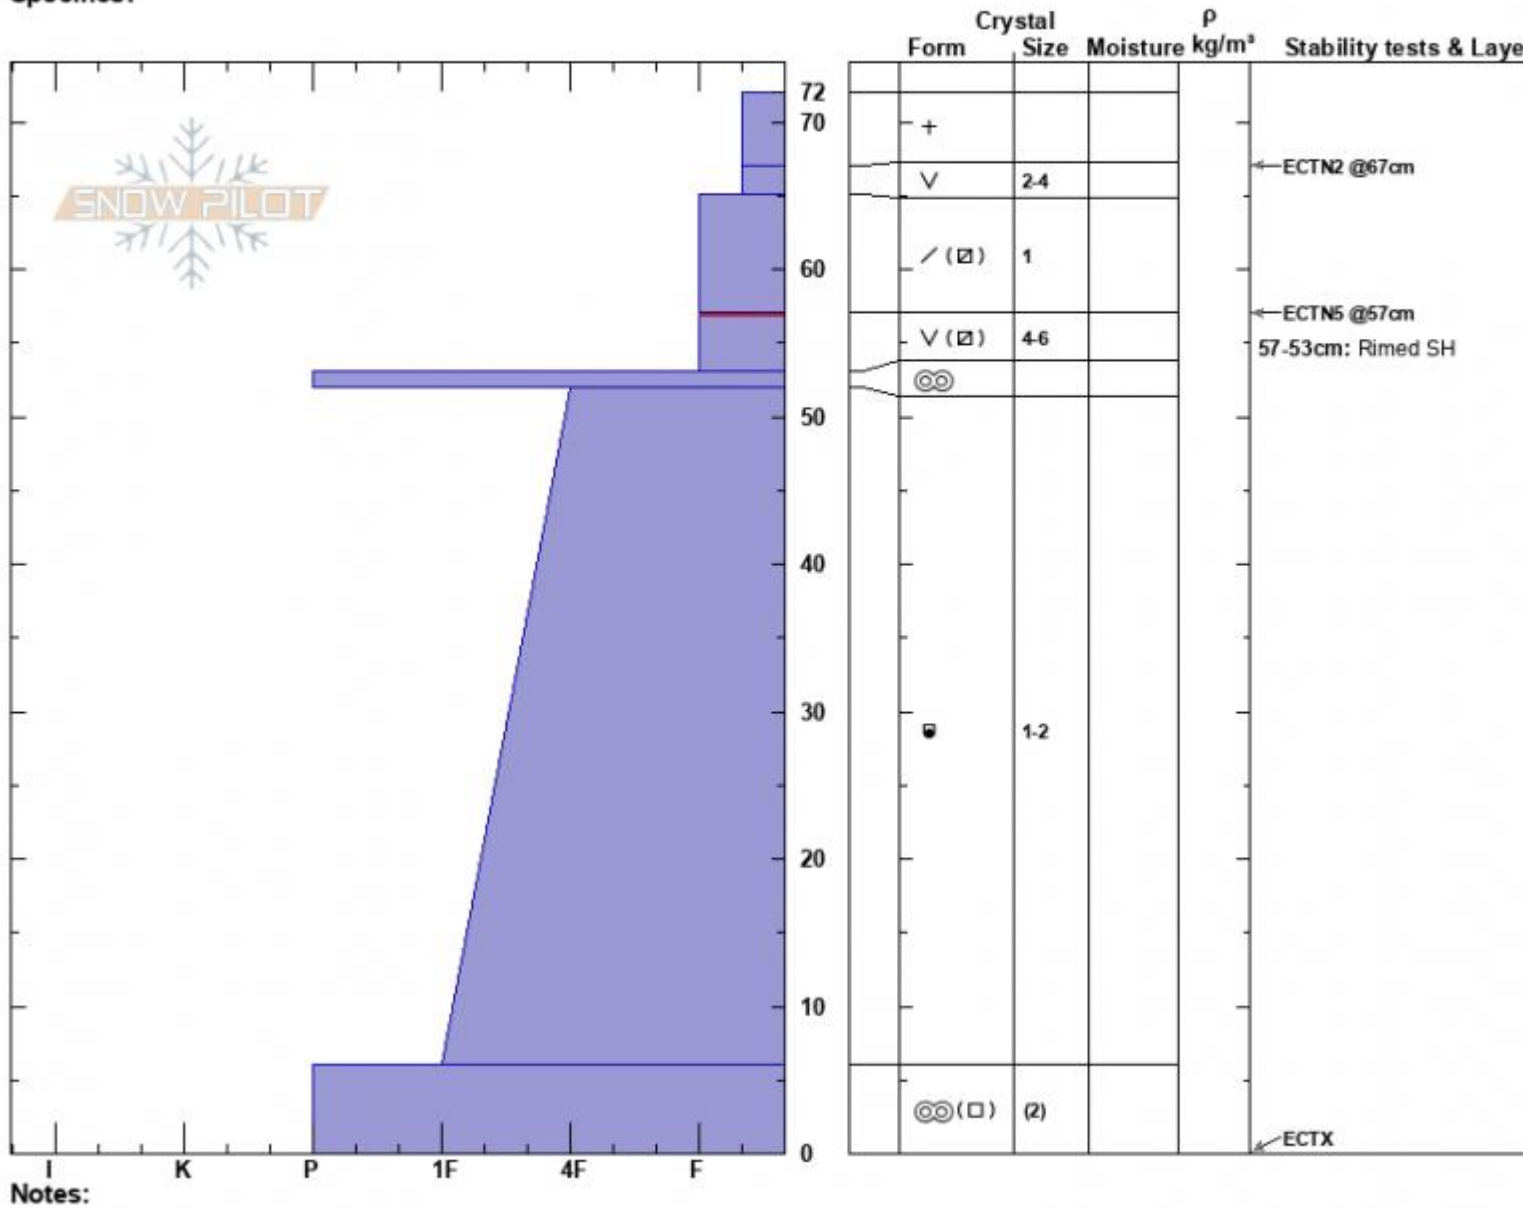

Black Canyon NE  
 Lionhead Range  
 MT  
 Elevation: 7900 ft  
 Aspect: 50°  
 Specifics:

Dave Zinn  
 12/09/2024 - 2:20pm  
 Co-ord: 44.46497N, -111.10560W  
 Slope Angle: 25°  
 Wind Loading: no

Stability: Good  
 Air Temperature:  
 Sky Cover: BKN  
 Precipitation: NO  
 Wind: Calm

HS:72  
 PF:50  
 Layer Notes:  
 57-53cm: Rimed SH  
 57-53cm: Problematic layer

Notes:  
 Advisory Region  
 Island Park  
 Longitude  
 -111.14W  
 Latitude  
 44.48N  
 Island Park, 2024-12-09