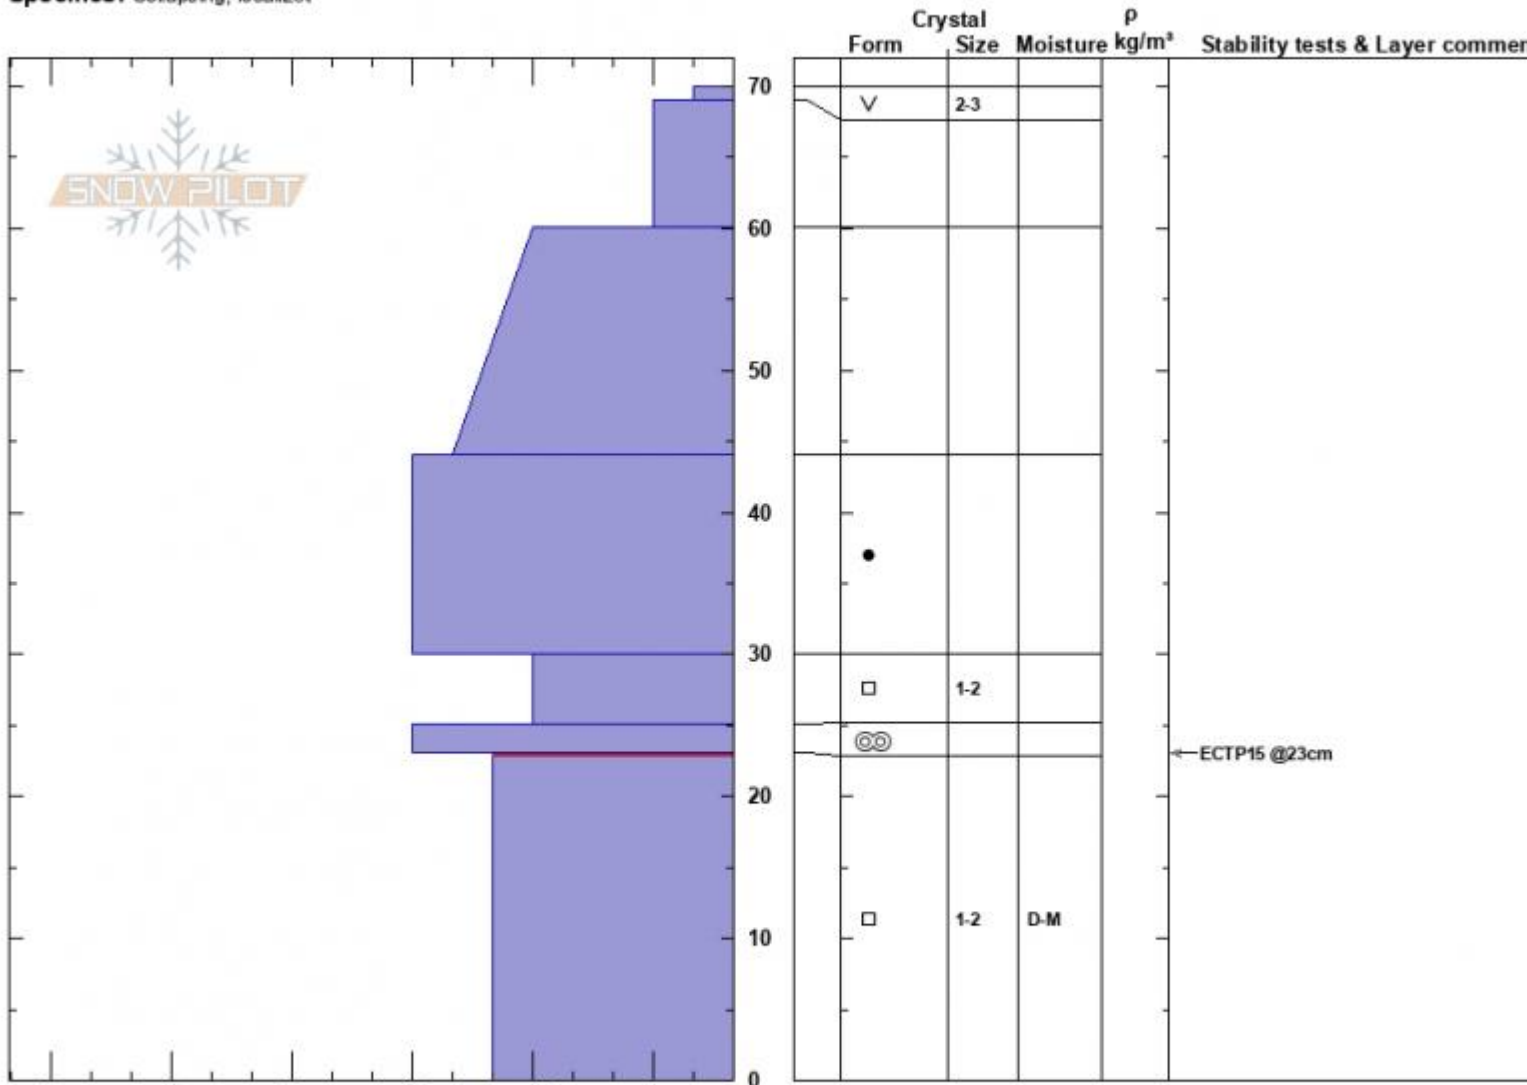

Republic Creek  
 Beartooths  
 MT  
 Elevation: 9800 ft  
 Aspect: 262°  
 Specifics: Collapsing, localized

Beau Fredlund  
 12/02/2024 - 1:00pm  
 Co-ord: 44.98471N, -109.92491E  
 Slope Angle: 28°  
 Wind Loading:

Stability:  
 Air Temperature:  
 Sky Cover: CLR  
 Precipitation:  
 Wind:

HS:70  
 Layer Notes:  
 23-0cm: Problematic layer

**Notes:** Experienced 3 relatively large collapses today. One in the valley bottom around 8200', and 2 near the ridgetop at 9800' and 9900' respectively- one on a west aspect and one on an east aspect (in Hayden Creek).

Arduous trail breaking with the semi-supportable slab in the middle of the snowpack.

General HS was around 40-80cms.

Advisory Region  
 Cooke City  
 Longitude  
 -109.94W  
 Latitude  
 44.99N

**Forecast link:** [GNFAC Avalanche Forecast for Wed Dec 4, 2024](#) [GNFAC Avalanche Forecast for Thu Dec 5, 2024](#)