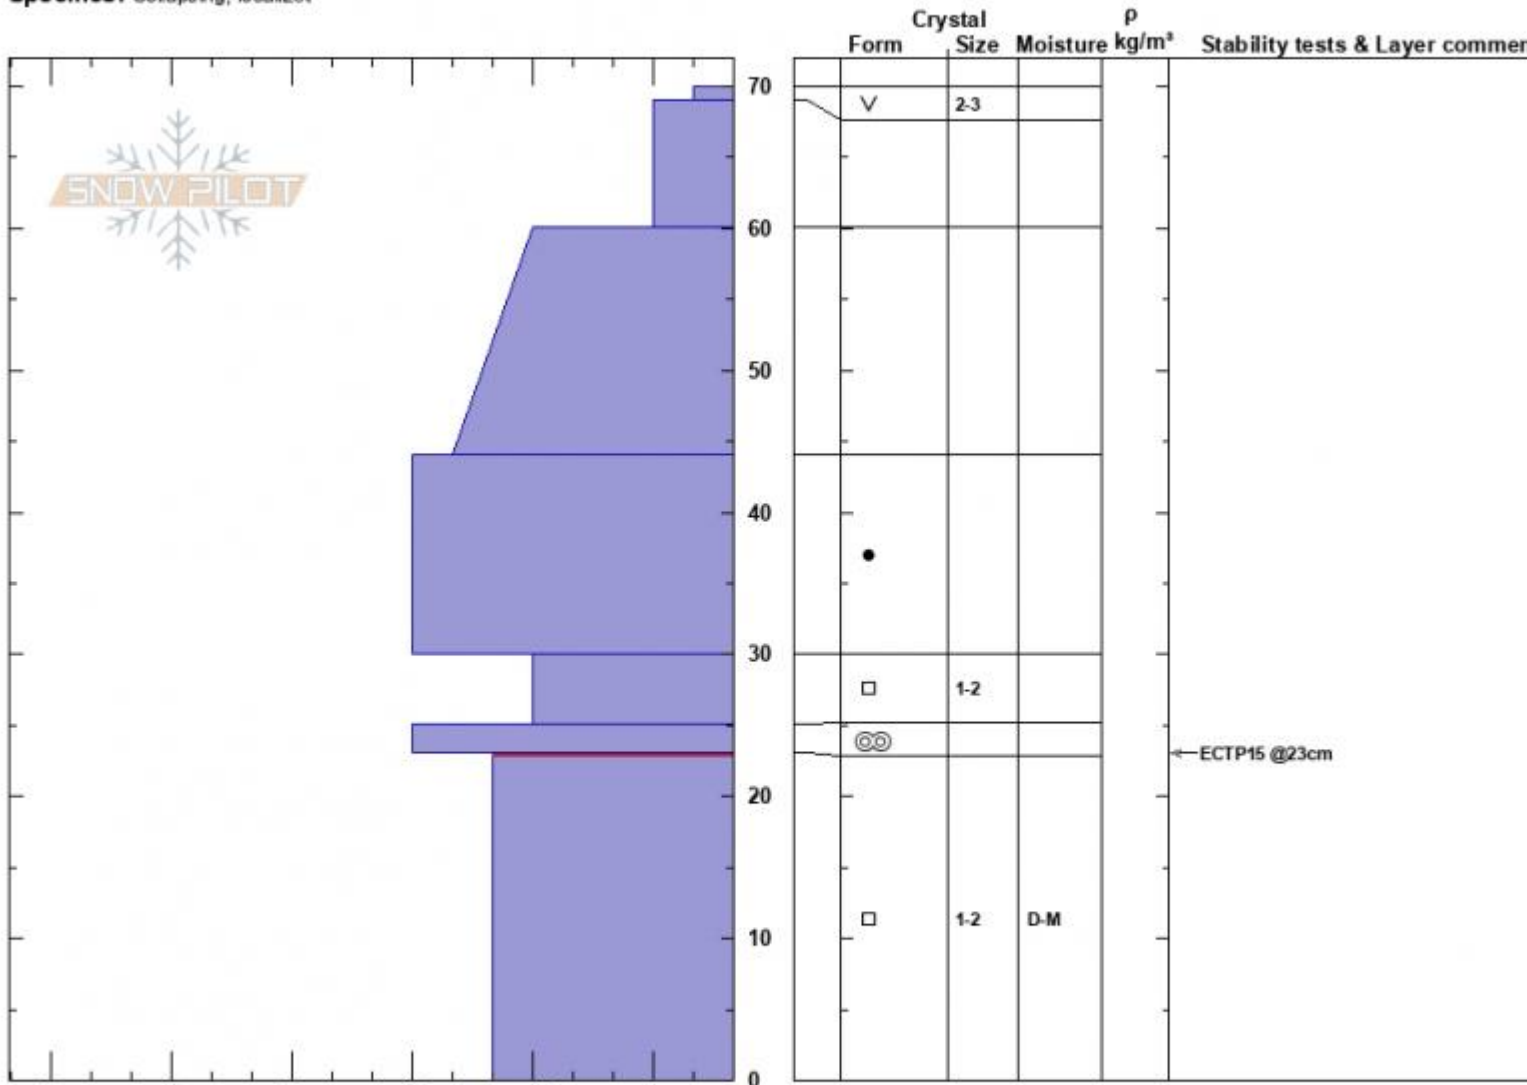

Republic Creek
 Beartooths
 MT
 Elevation: 9800 ft
 Aspect: 262°
 Specifics: Collapsing, localized

Beau Fredlund
 12/02/2024 - 1:00pm
 Co-ord: 44.98471N, -109.92491E
 Slope Angle: 28°
 Wind Loading:

Stability:
 Air Temperature:
 Sky Cover: CLR
 Precipitation:
 Wind:

HS:70
 Layer Notes:
 23-0cm: Problematic layer

Notes: Experienced 3 relatively large collapses today. One in the valley bottom around 8200', and 2 near the ridgetop at 9800' and 9900' respectively- one on a west aspect and one on an east aspect (in Hayden Creek).

Arduous trail breaking with the semi-supportable slab in the middle of the snowpack.

General HS was around 40-80cms.

Advisory Region
 Cooke City
 Longitude
 -109.94W
 Latitude
 44.99N

Forecast link: [GNFAC Avalanche Forecast for Wed Dec 4, 2024](#) [GNFAC Avalanche Forecast for Thu Dec 5, 2024](#)