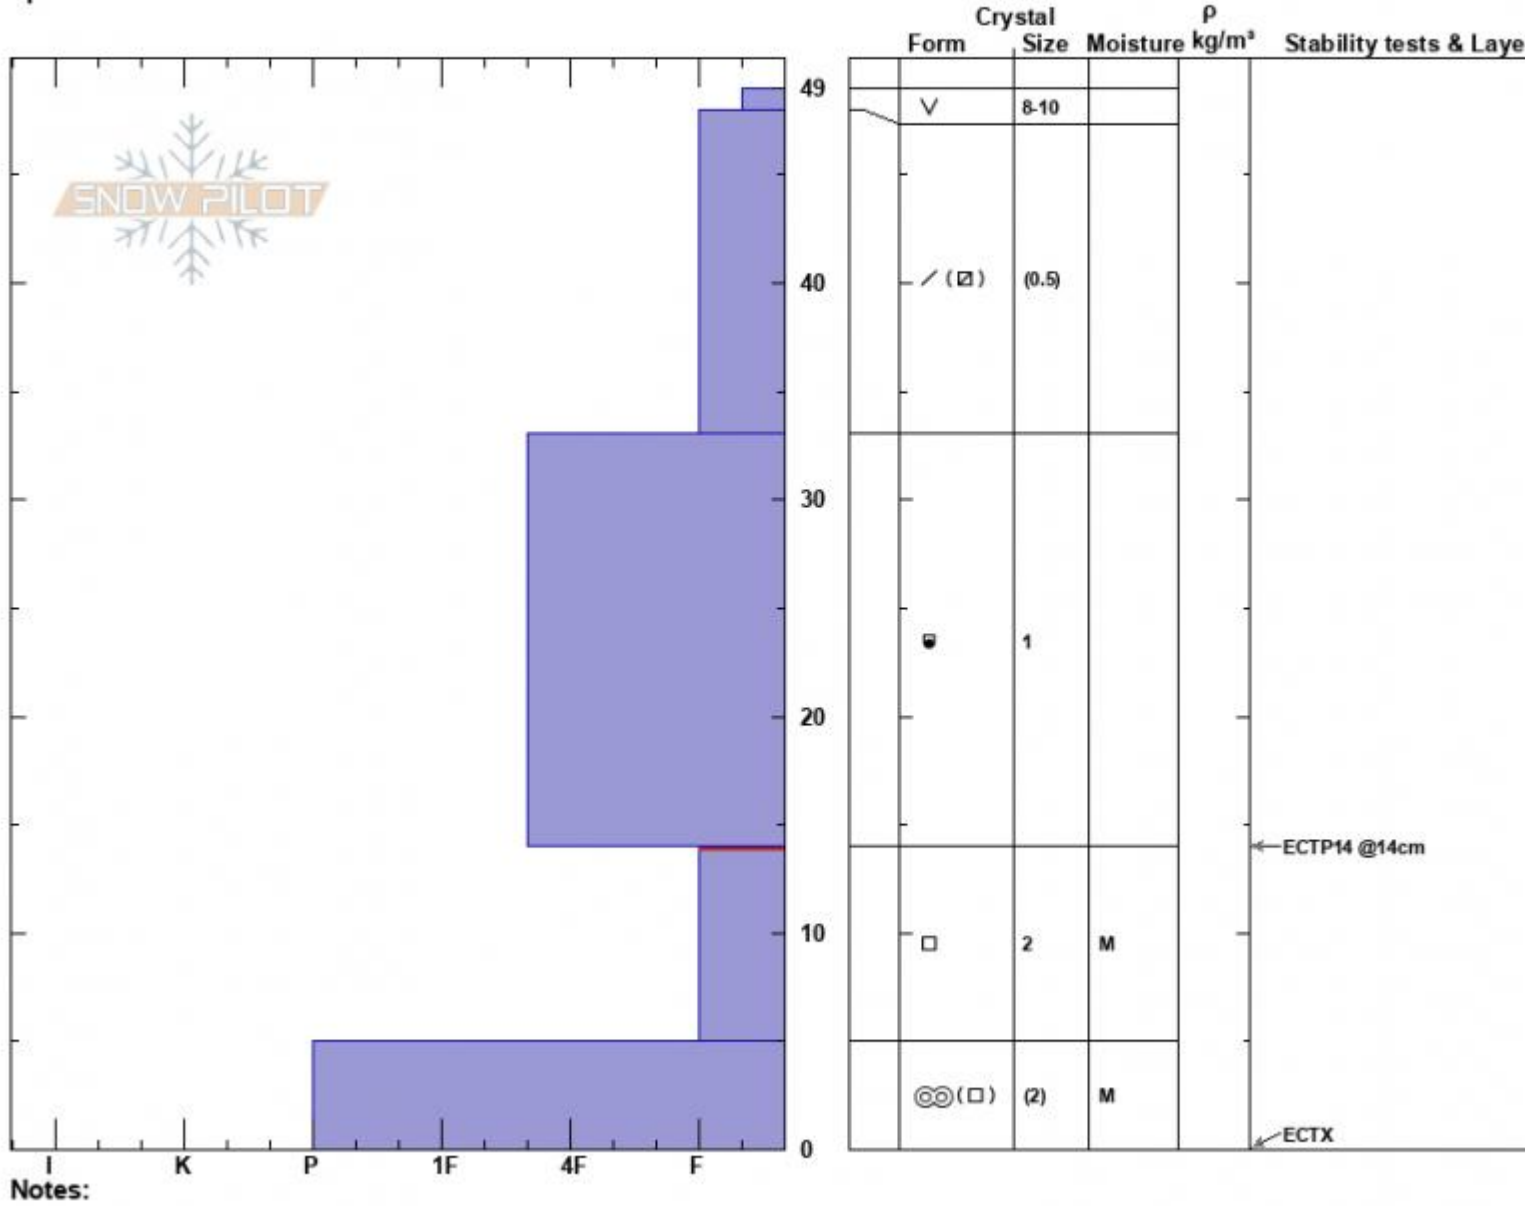

Wilderness Boundary
 Madison Range-S
 MT
 Elevation: 8850 ft
 Aspect: 240°
 Specifics:

Dave Zinn
 12/03/2024 - 12:15pm
 Co-ord: 44.97699N, -111.35905W
 Slope Angle: 20°
 Wind Loading: no

Stability: Good
 Air Temperature:
 Sky Cover: CLR
 Precipitation: NO
 Wind: Calm

HS:49
 PF:30
 Layer Notes:
 14-5cm: Problematic layer

Advisory Region
 Southern Madison
 Longitude
 -111.27W
 Latitude
 45.06N
 Southern Madison, 2024-12-03