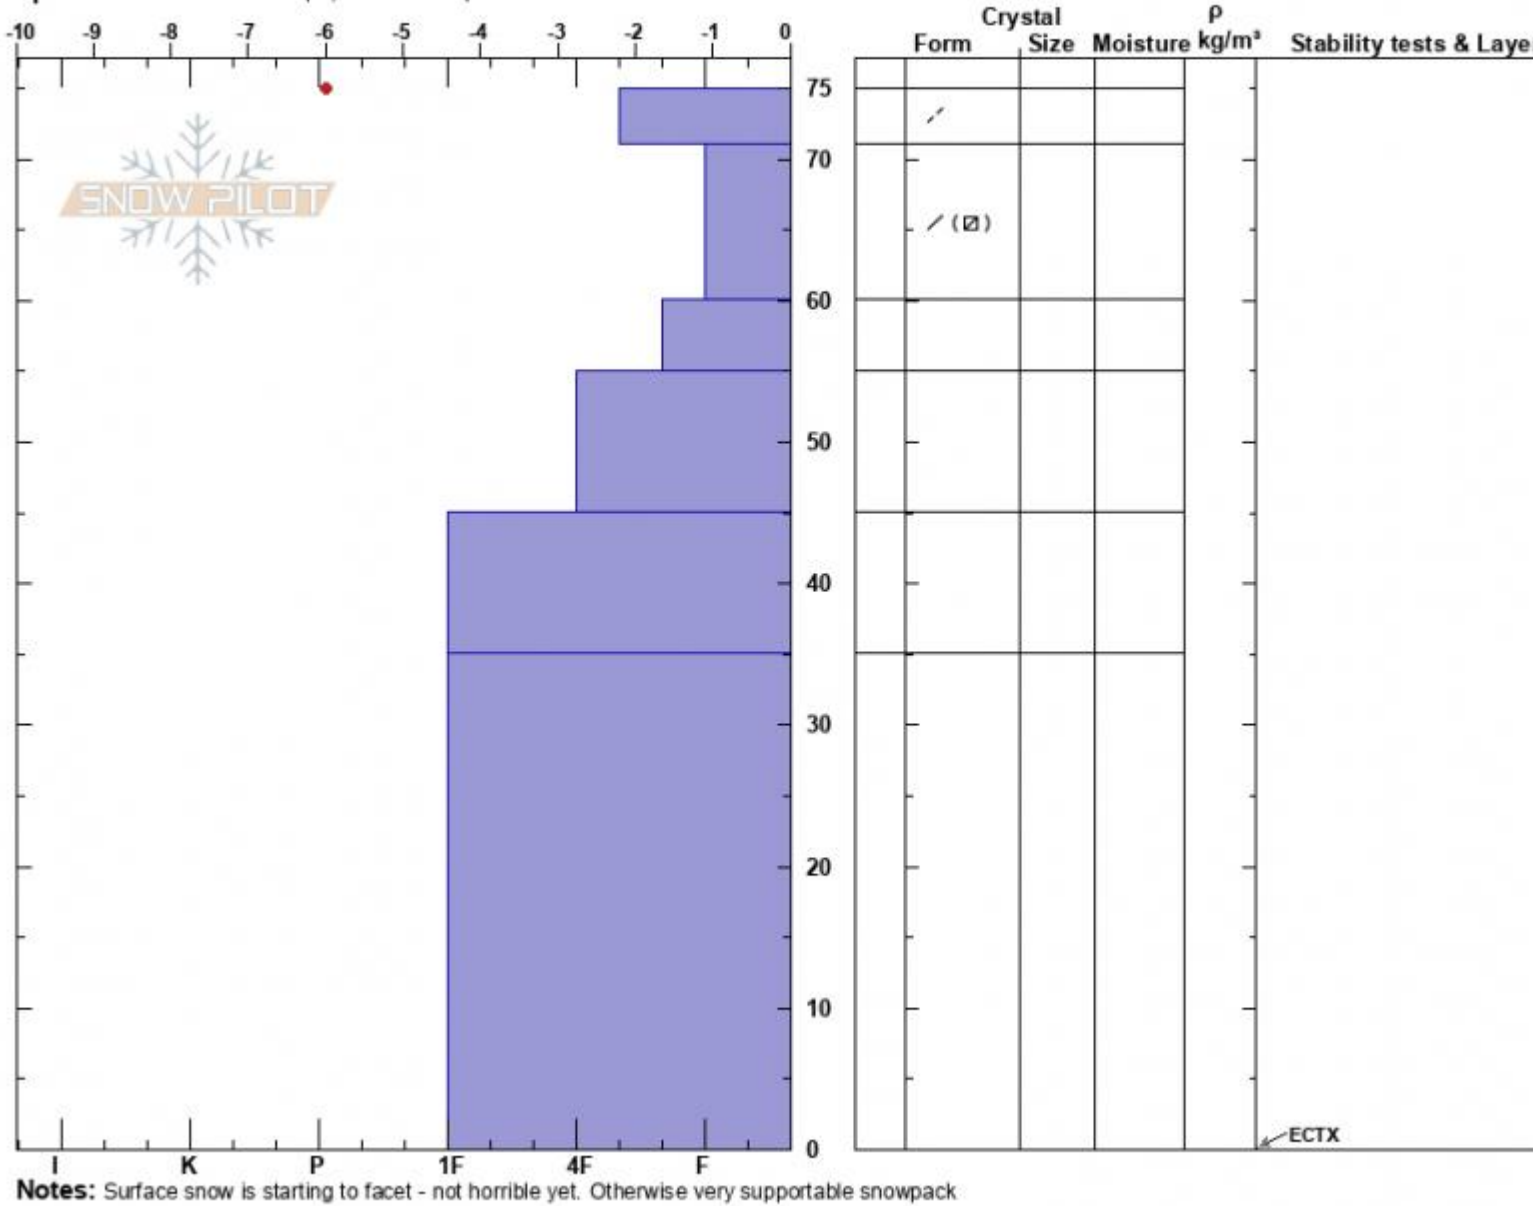

Slushmans-AboveTrolley  
Bridger Range  
MT  
Elevation: 8650 ft  
Aspect: 53°  
Specifics: Ski tracks on slope; We skied slope

Mark Staples  
12/02/2024 - 11:15am  
Co-ord: 45.80341N, -110.93301W  
Slope Angle: 30°  
Wind Loading:

Stability: Good  
Air Temperature: 3.5°C  
Sky Cover: CLR  
Precipitation: NO  
Wind:

HS:75  
Layer Notes:  
71-60cm:Problematic layer

### Snow profile in Slushmans

Advisory Region  
Bridger Range  
Longitude  
-110.92W  
Latitude  
45.82N

Bridger Range, 2024-12-02