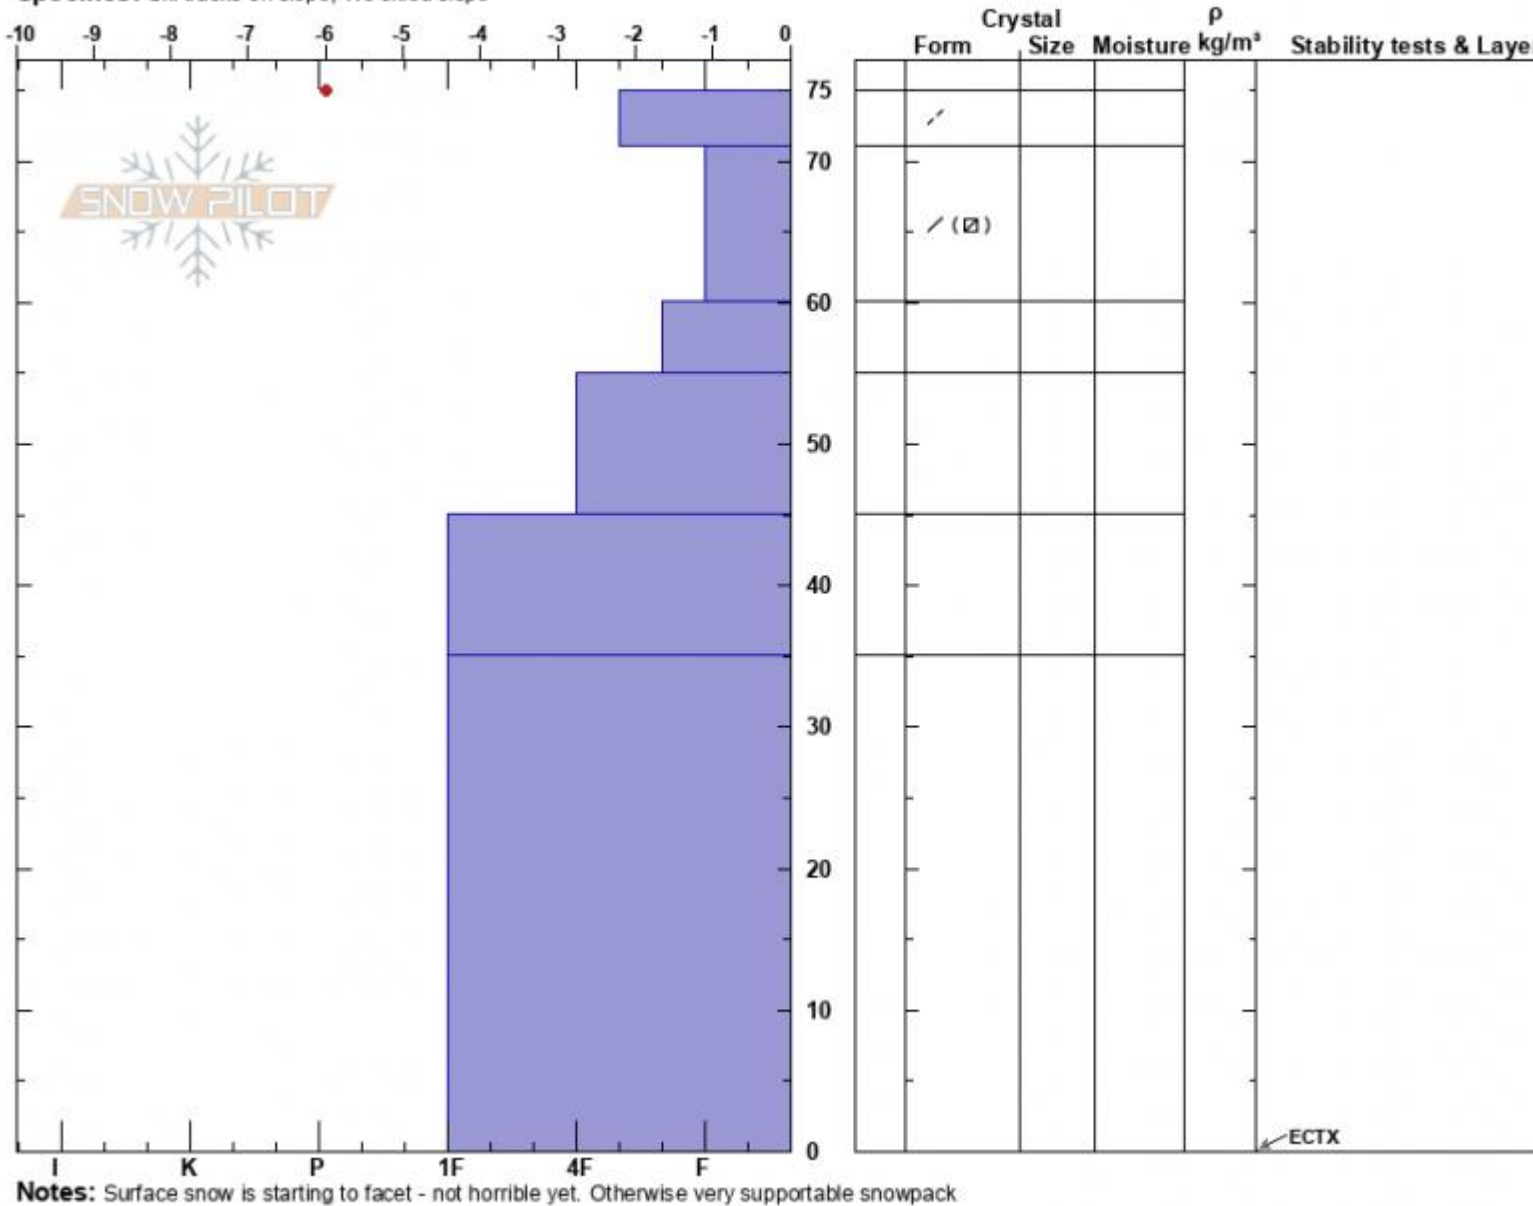

Slushmans-AboveTrolley  
 Bridger Range  
 MT  
 Elevation: 8650 ft  
 Aspect: 53°  
 Specifics: Ski tracks on slope; We skied slope

Mark Staples  
 12/02/2024 - 11:15am  
 Co-ord: 45.80341N, -110.93301W  
 Slope Angle: 30°  
 Wind Loading:

Stability: Good  
 Air Temperature: 3.5°C  
 Sky Cover: CLR  
 Precipitation: NO  
 Wind:

HS:75  
 Layer Notes:  
 71-60cm: Problematic layer

Snow profile in Slushmans

Advisory Region  
 Bridger Range  
 Longitude  
 -110.92W  
 Latitude  
 45.82N