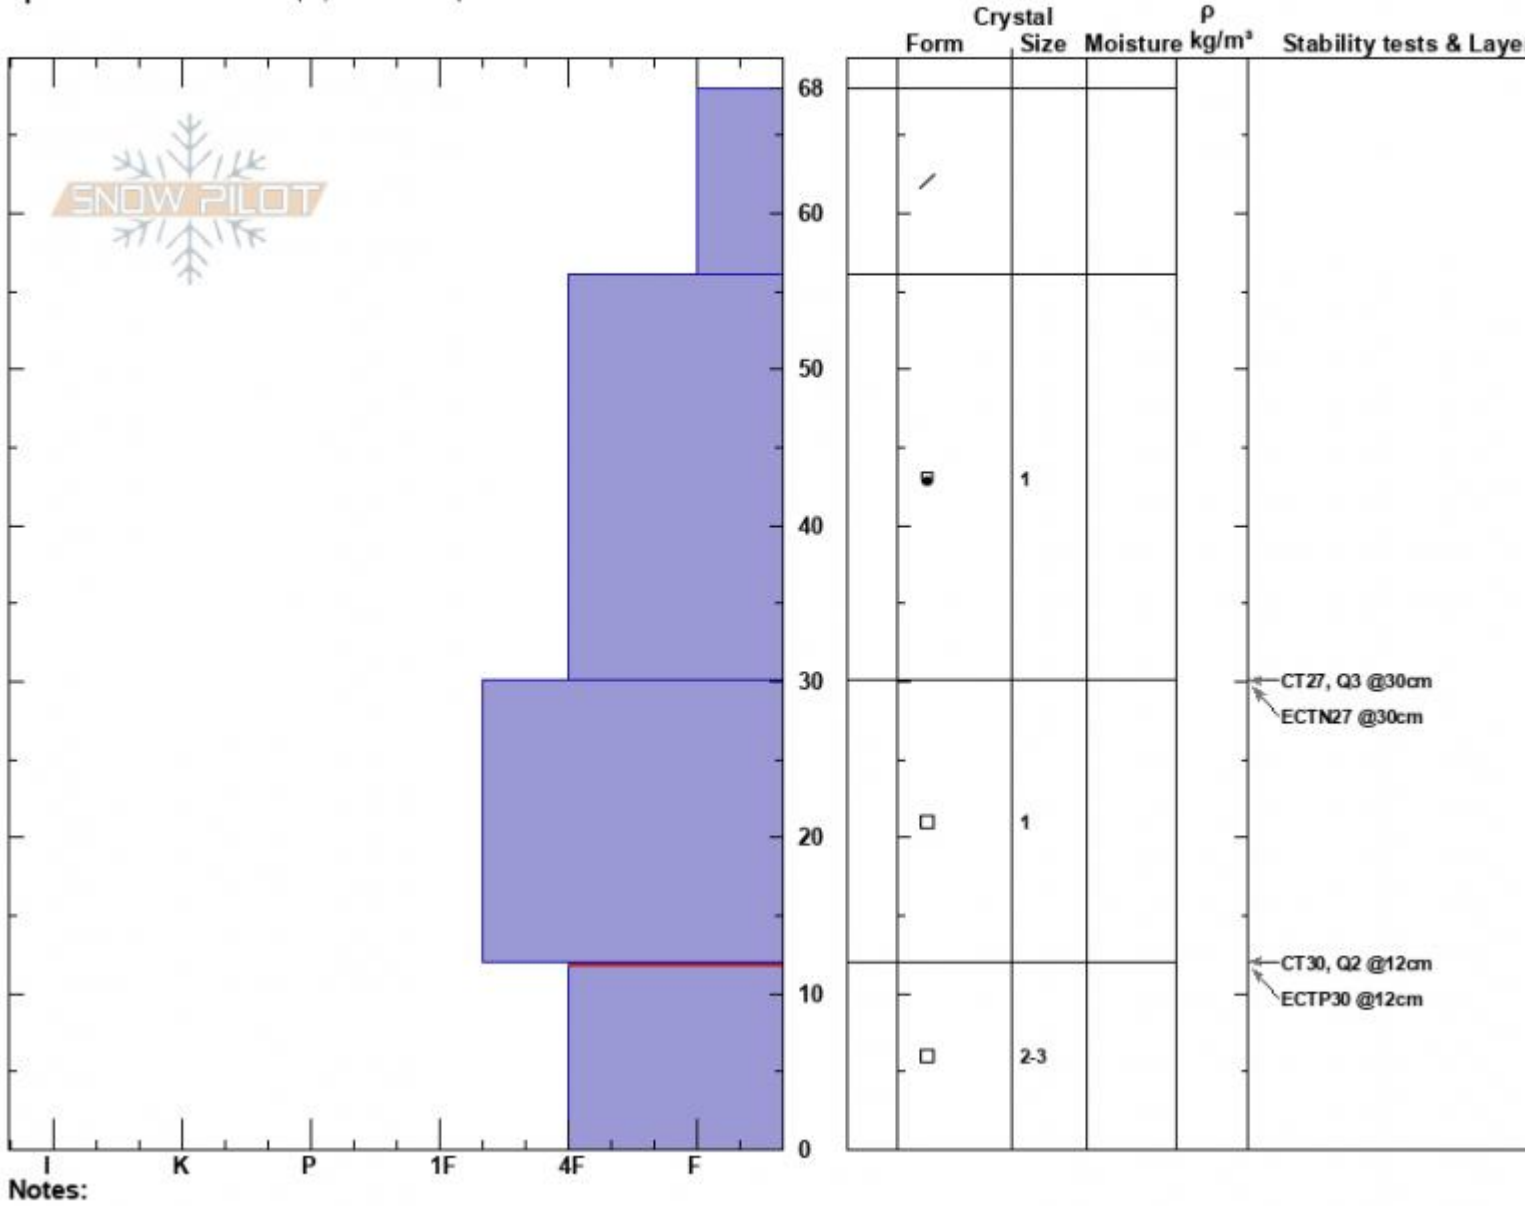

Spanky's Profile  
 Madison Range-N  
 MT  
 Elevation: 9240 ft  
 Aspect: 60°  
 Specifics: Ski tracks on slope; We skied slope

Dave Zinn  
 12/01/2024 - 12:00pm  
 Co-ord: 45.32441N, -111.38145W  
 Slope Angle: 32°  
 Wind Loading: no

Stability: Good  
 Air Temperature:  
 Sky Cover: BKN  
 Precipitation: NO  
 Wind: Calm

HS:68  
 PF:60  
 Layer Notes:  
 12-0cm: Problematic layer

Advisory Region  
 Northern Madison  
 Longitude  
 -111.38W  
 Latitude  
 45.35N  
 Northern Madison, 2024-12-01