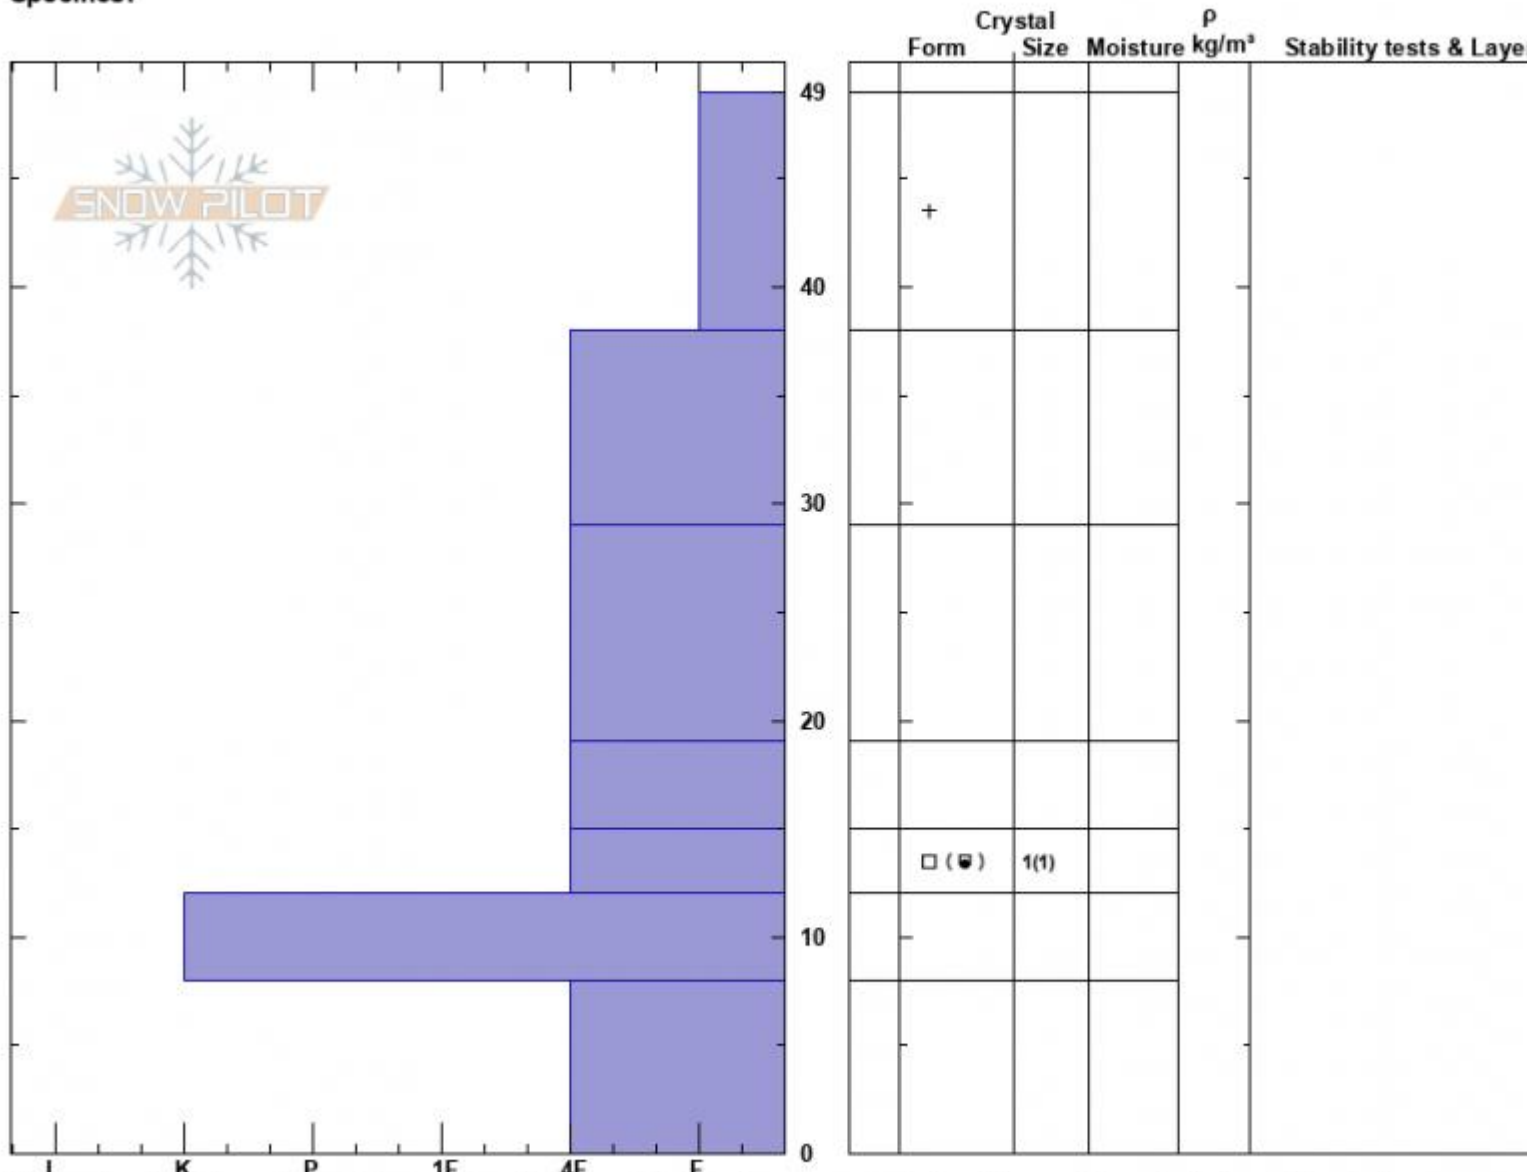

Cabin Creek SE  
 Gallatin Range-S  
 MT  
 Elevation: 9100 ft  
 Aspect: 152°  
 Specifics:

Mark Staples  
 11/27/2024 - 11:15am  
 Co-ord: 44.88322N, -111.18340W  
 Slope Angle:  
 Wind Loading:

Stability:  
 Air Temperature:  
 Sky Cover: FEW  
 Precipitation:  
 Wind:

HS:49  
 Layer Notes:  
 15-12cm: Problematic layer

Notes: Very thin. Warm when we looked at this spot; however, the faceted was more well developed than on N aspects due the addition of solar energy.

SE facing profile Cabin Creek

Advisory Region  
 Southern Madison  
 Longitude  
 -111.23W  
 Latitude  
 44.89N