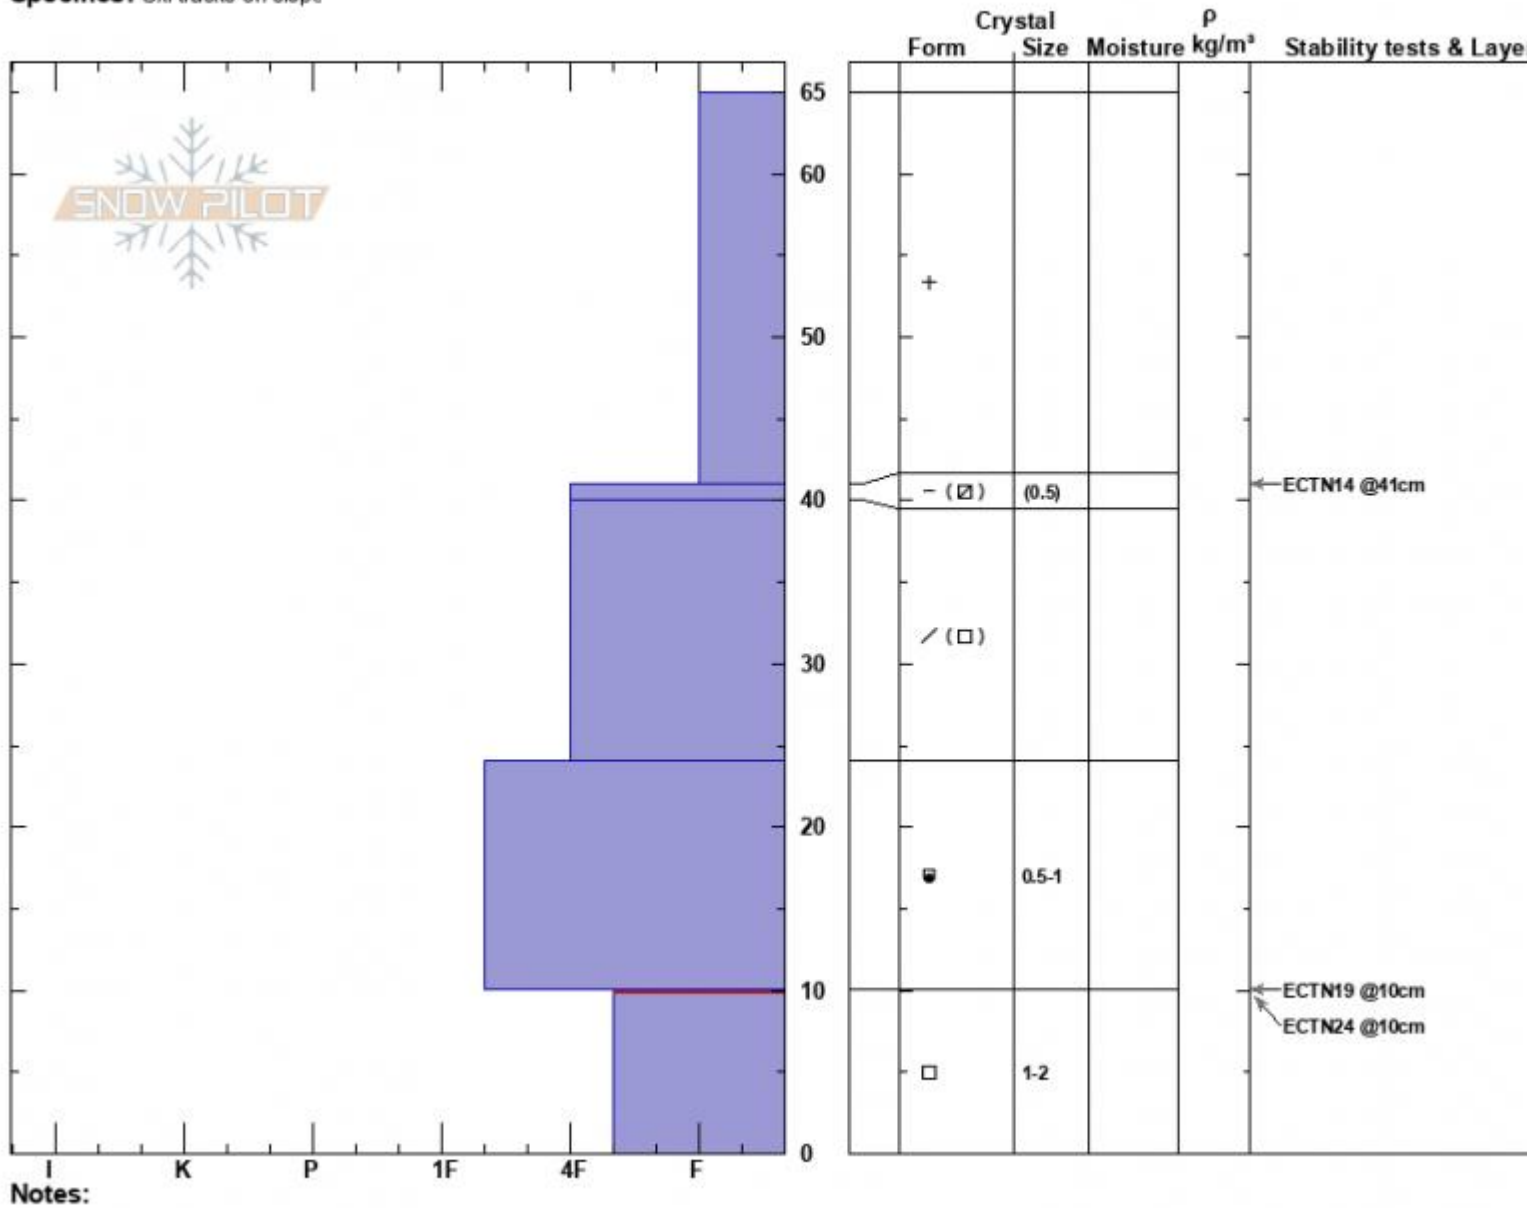

Spanky's
 Madison Range-N
 MT
 Elevation: 9240 ft
 Aspect: 50°
 Specifics: Ski tracks on slope

Dave Zinn
 11/20/2024 - 11:40am
 Co-ord: 45.32424N, -111.38128W
 Slope Angle: 24°
 Wind Loading: no

Stability: Very Good
 Air Temperature:
 Sky Cover: BKN
 Precipitation: NO
 Wind: N Light Breeze

HS:65
 PF:60
 Layer Notes:
 10-0cm: Problematic layer

Notes:
 Advisory Region
 Northern Madison
 Longitude
 -111.39W
 Latitude
 45.34N
 Northern Madison, 2024-11-20